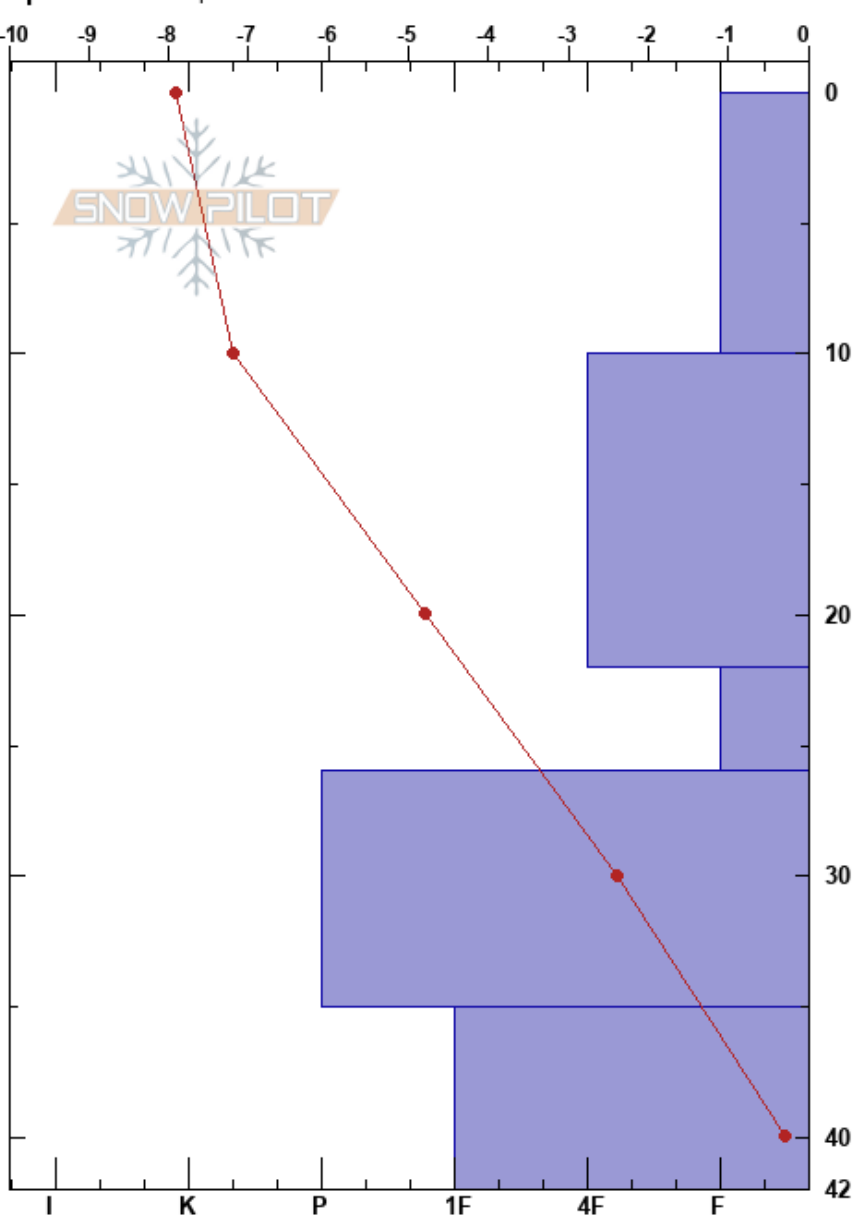

Hornindal Skisenter
 Indre Fjordane
 Norway
Elevation: 400 m
Aspect: E
Specifics: Poor pit location

Sunniva Skuset
 18/12/2018 - 10:00
Co-ord: 32V 372420E 6878001N
Slope Angle: 0°
Wind Loading:

Stability:
Air Temperature: -3.4°C **HS:**42 **Layer Notes:**
PF:25 **22-26cm:**Problematic layer
Sky Cover: BKN
Precipitation: NO
Wind: SE Calm

Form	Crystal Size	Moisture	ρ kg/m ³	Stability tests & Layer comments
			183	
/	0.3-0.5	D		
• (⊖)	0.3-0.5	D		
□ (⊖)	0.5-1	D		←ECTP11 @25cm
⊖	1-2	D	339.1	
•	0.3	D-M		

Notes: Rimkrystallar på topp, 1-2 cm.