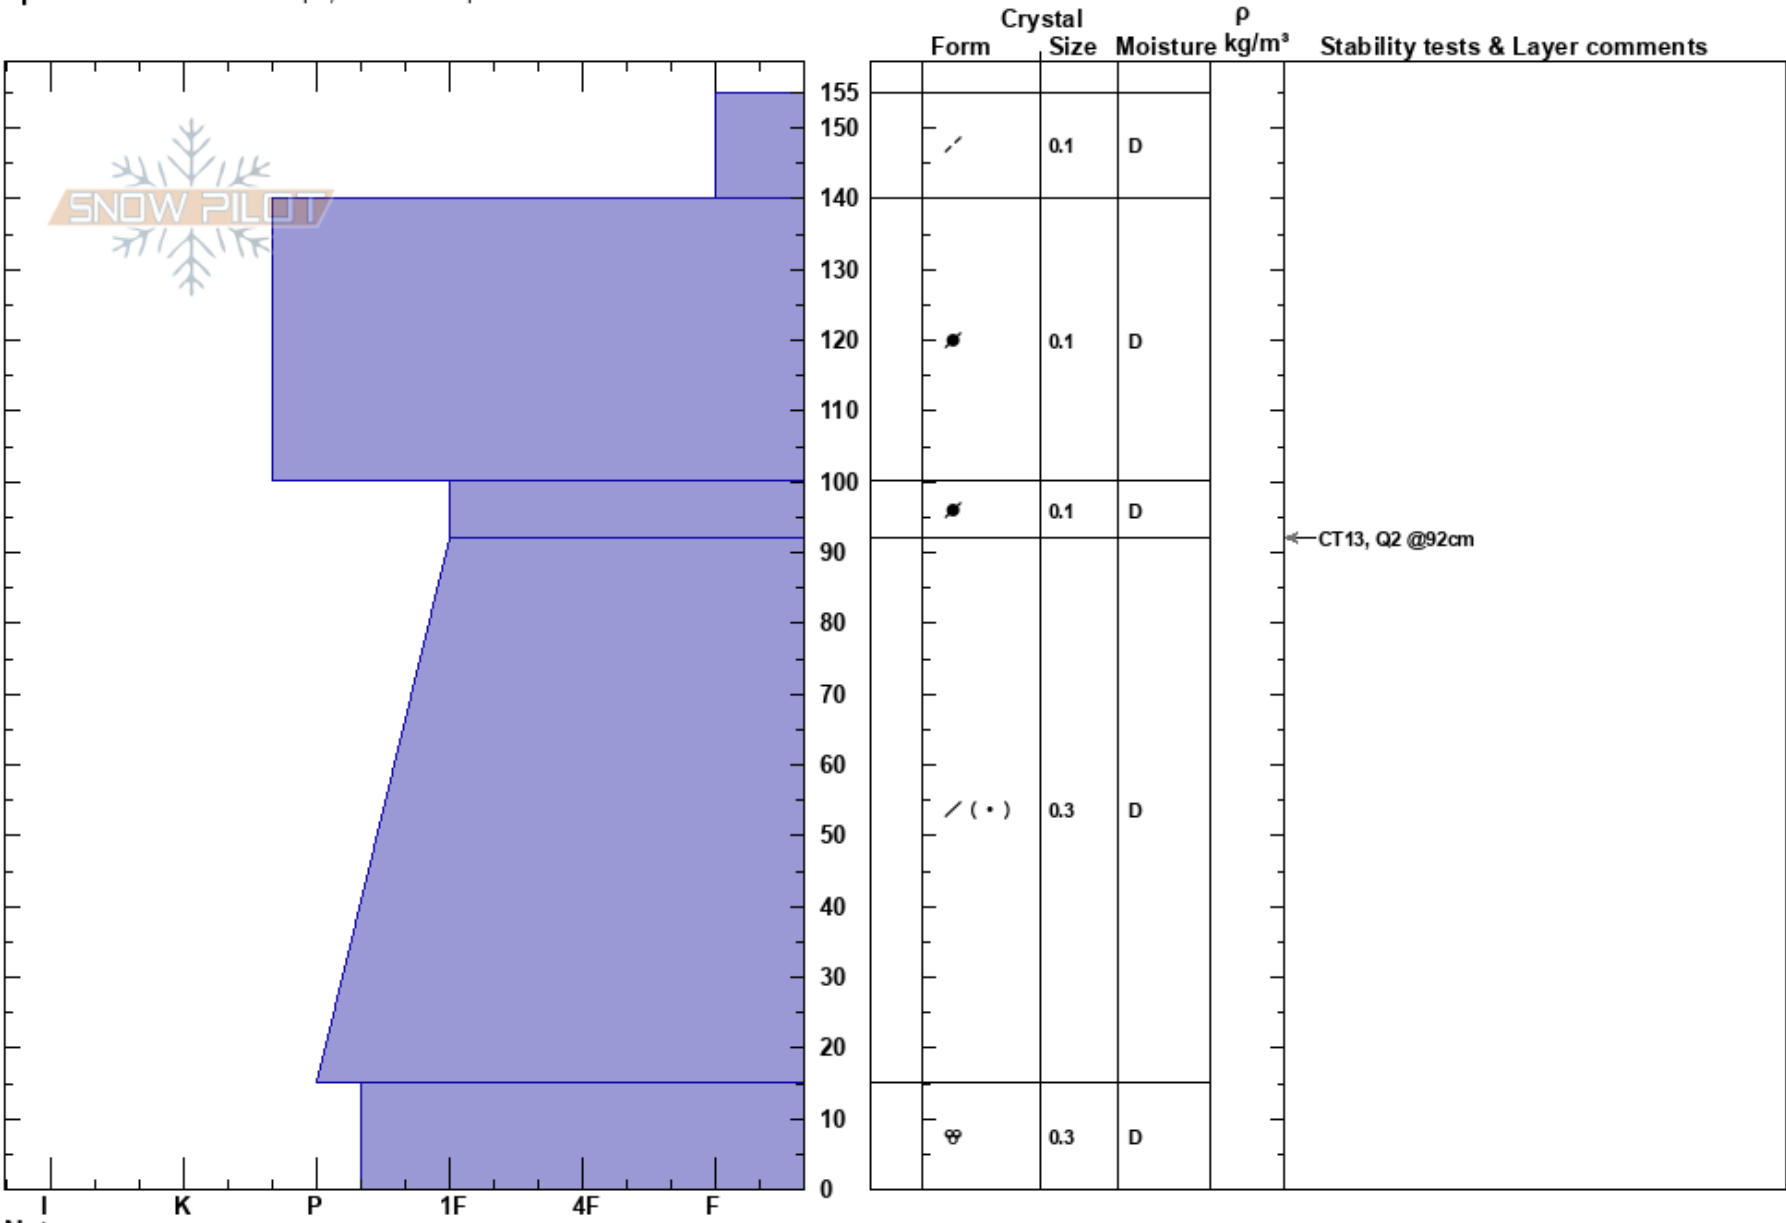

SanJoaquin Mtn Negatvs Chris Engelhardt
 Eastern Sierra Nevada 12/19/2018 - 1:30am
 CA Co-ord: 37.72660N, -119.09723W
Elevation: 10872 ft **Slope Angle:** 39°
Aspect: 45° **Wind Loading:** previous
Specifics: Ski tracks on slope; We skied slope

Stability: Good **HS:** 155 **Layer Notes:**
Air Temperature: 0°C **PF:** 15 100-92cm: Problematic layer
Sky Cover: CLR **PS:** 15
Precipitation: NO
Wind: SW

Notes: Pit dug in wind-loaded area