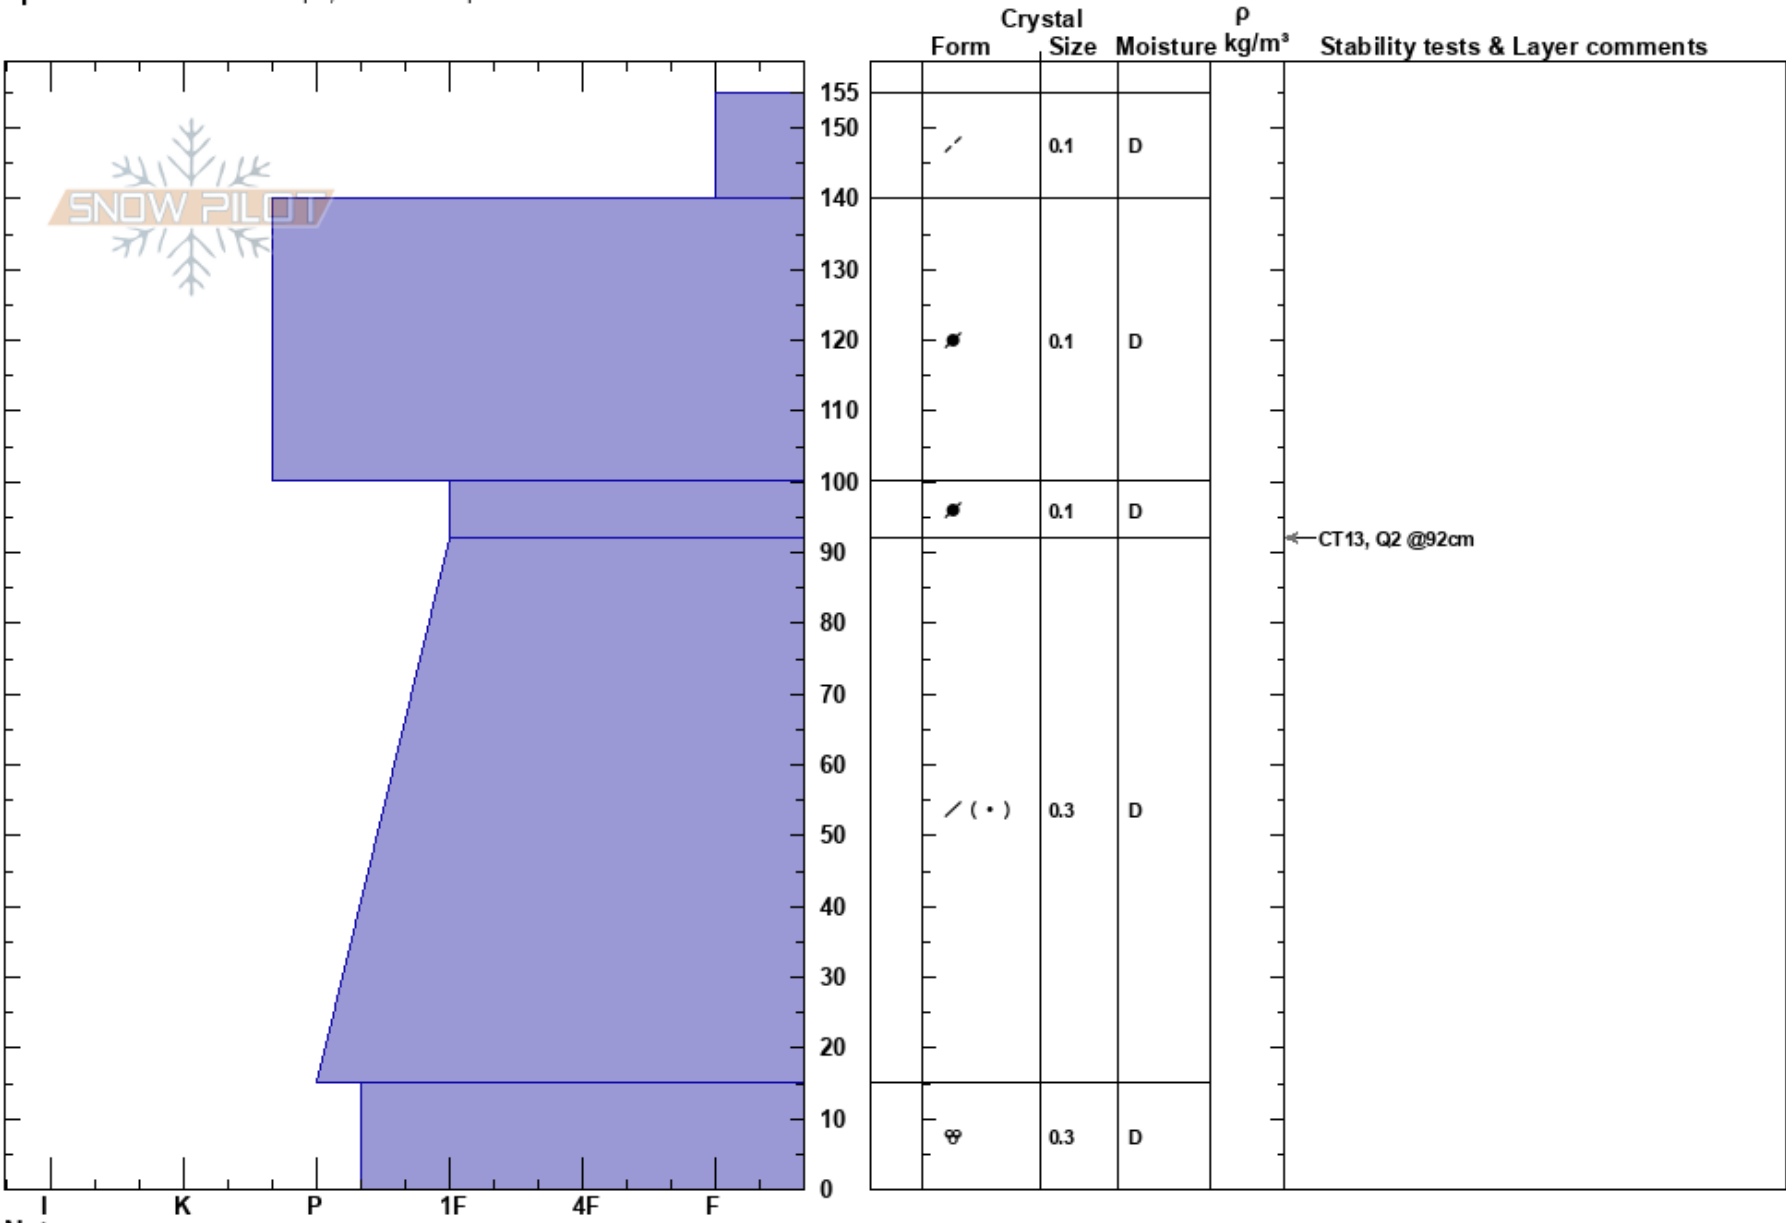

SanJoaquin Mtn Negatvs Chris Engelhardt
 Eastern Sierra Nevada 12/19/2018 - 1:30am
 CA Co-ord: 37.72660N, -119.09723W
 Elevation: 10872 ft Slope Angle: 39°
 Aspect: 45° Wind Loading: previous
 Specifics: Ski tracks on slope; We skied slope

Stability: Good HS:155
 Air Temperature: 0°C PF:15 100-92cm:Problematic layer
 Sky Cover: CLR PS:15
 Precipitation: NO
 Wind: SW

Notes: Pit dug in wind-loaded area