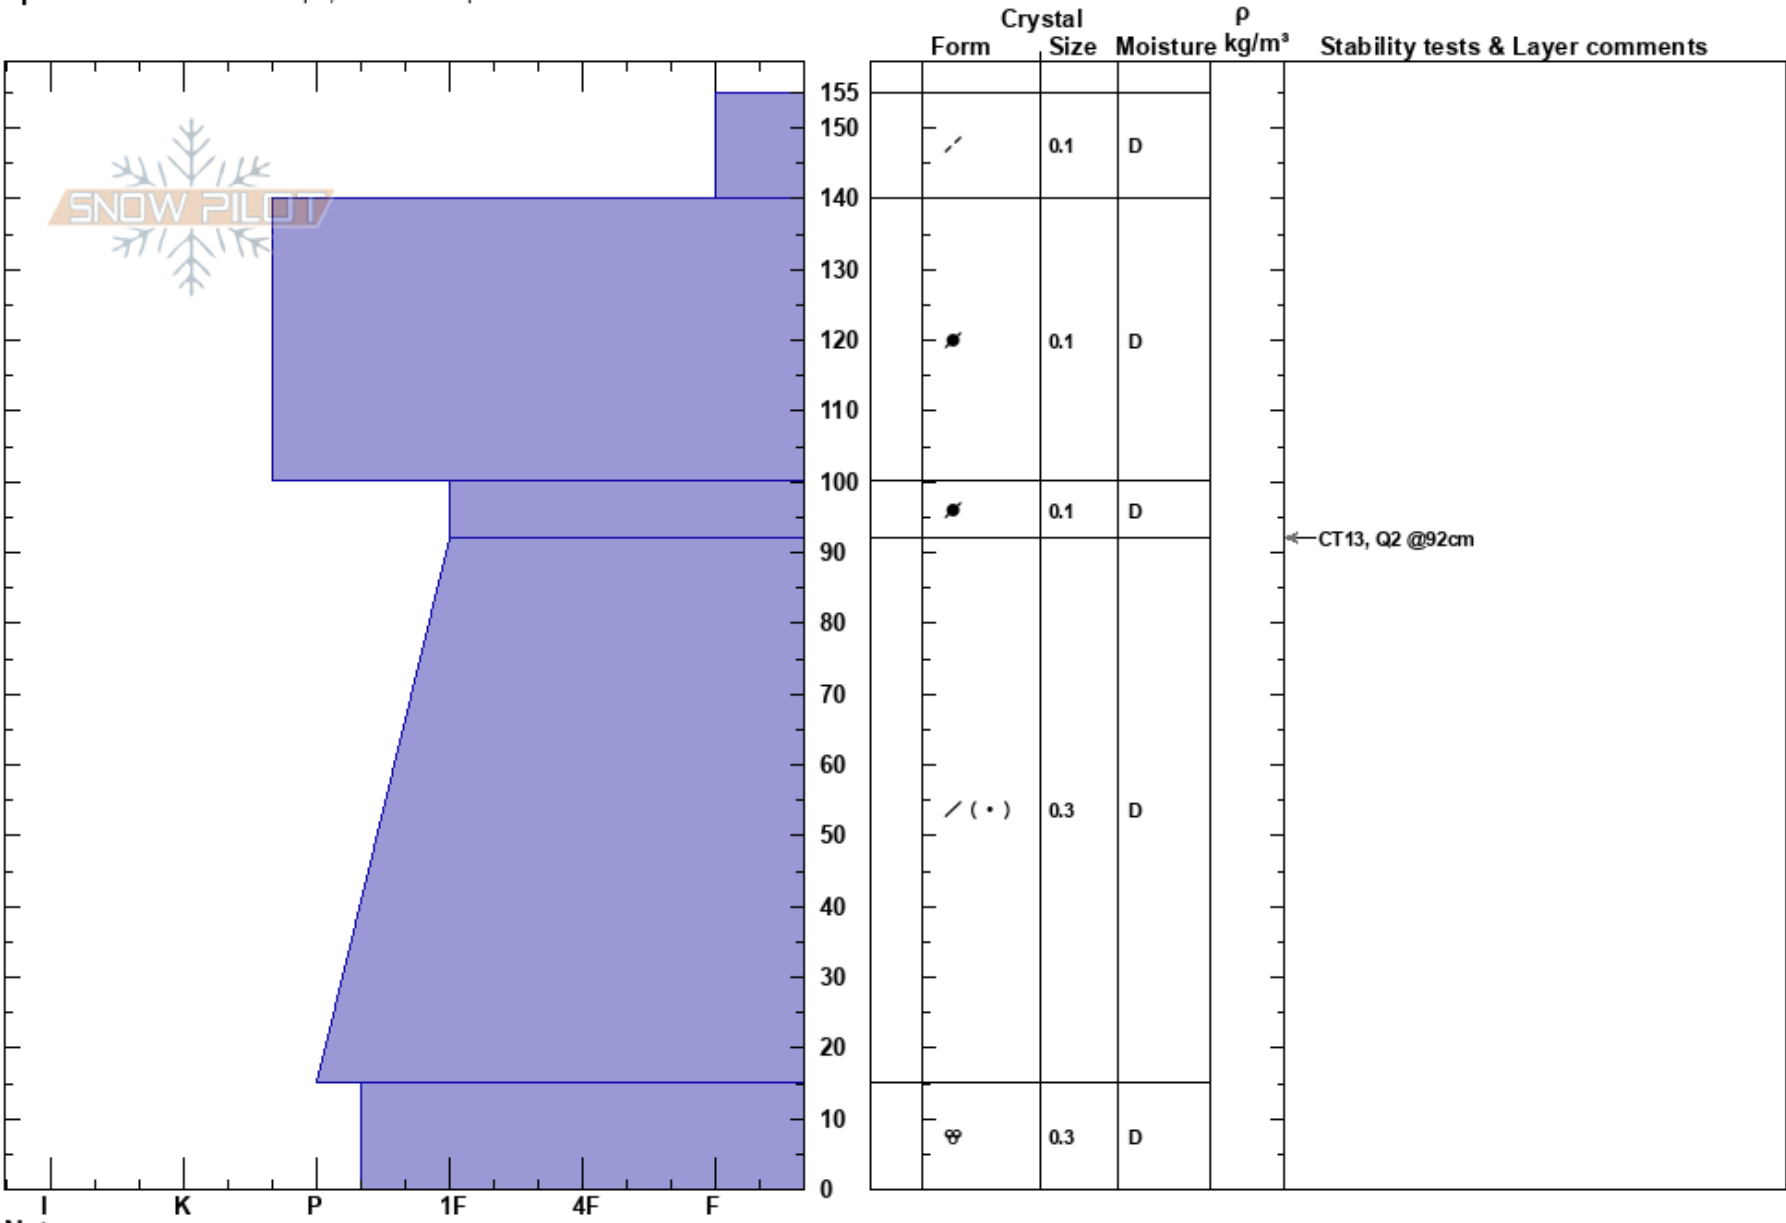

SanJoaquin Mtn Negatvs Chris Engelhardt  
 Eastern Sierra Nevada 12/19/2018 - 1:30am  
 CA Co-ord: 37.72660N, -119.09723W  
**Elevation:** 10872 ft **Slope Angle:** 39°  
**Aspect:** 45° **Wind Loading:** previous  
**Specifics:** Ski tracks on slope; We skied slope

**Stability:** Good **HS:** 155 **Layer Notes:**  
**Air Temperature:** 0°C **PF:** 15 100-92cm: Problematic layer  
**Sky Cover:** CLR **PS:** 15  
**Precipitation:** NO  
**Wind:** SW

**Notes:** Pit dug in wind-loaded area