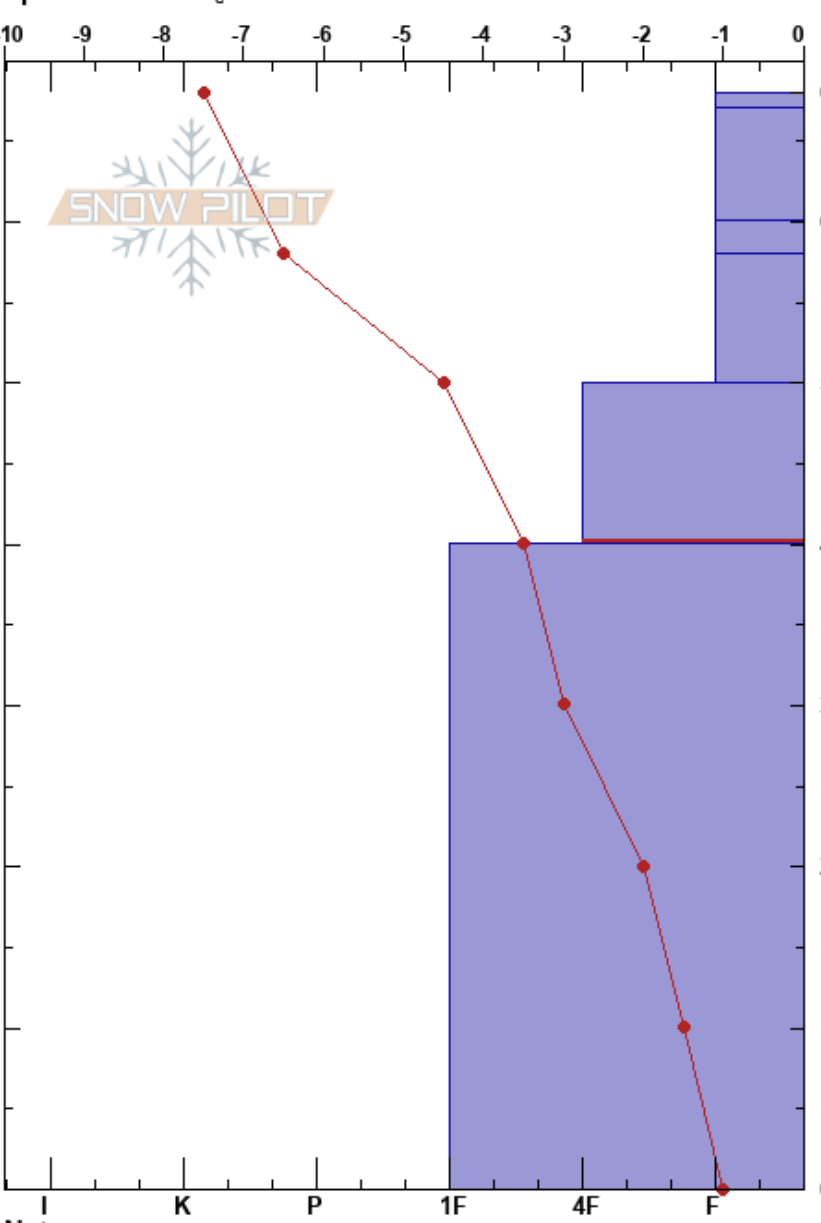

West Angle 1
 Absaroka
 WY
 Elevation: 9428 ft
 Aspect: SW
 Specifics: Cracking

Kerry Hanes
 12/19/2018 - 12:20pm
 Co-ord: 12T 565458W 4853084N
 Slope Angle: 24°
 Wind Loading: no

Stability:
 Air Temperature: -9°C
 Sky Cover: BKN
 Precipitation: NO
 Wind: SW Light Breeze

HS:68
 50-40cm: 20181122 layer
 50-40cm: Problematic layer

Form	Crystal Size	Moisture	ρ kg/m ³	Stability tests & Layer comments
+	1-2			
/	0.5			
□	0.3-0.5			← CT3, SC @60cm 2x
□	1			
□	1			50-40cm: 20181122 layer
□	1-2			← ECTN30 @40cm ← CT23, BRK @40cm ← PST75/105 (End) @40cm 20181122 layer