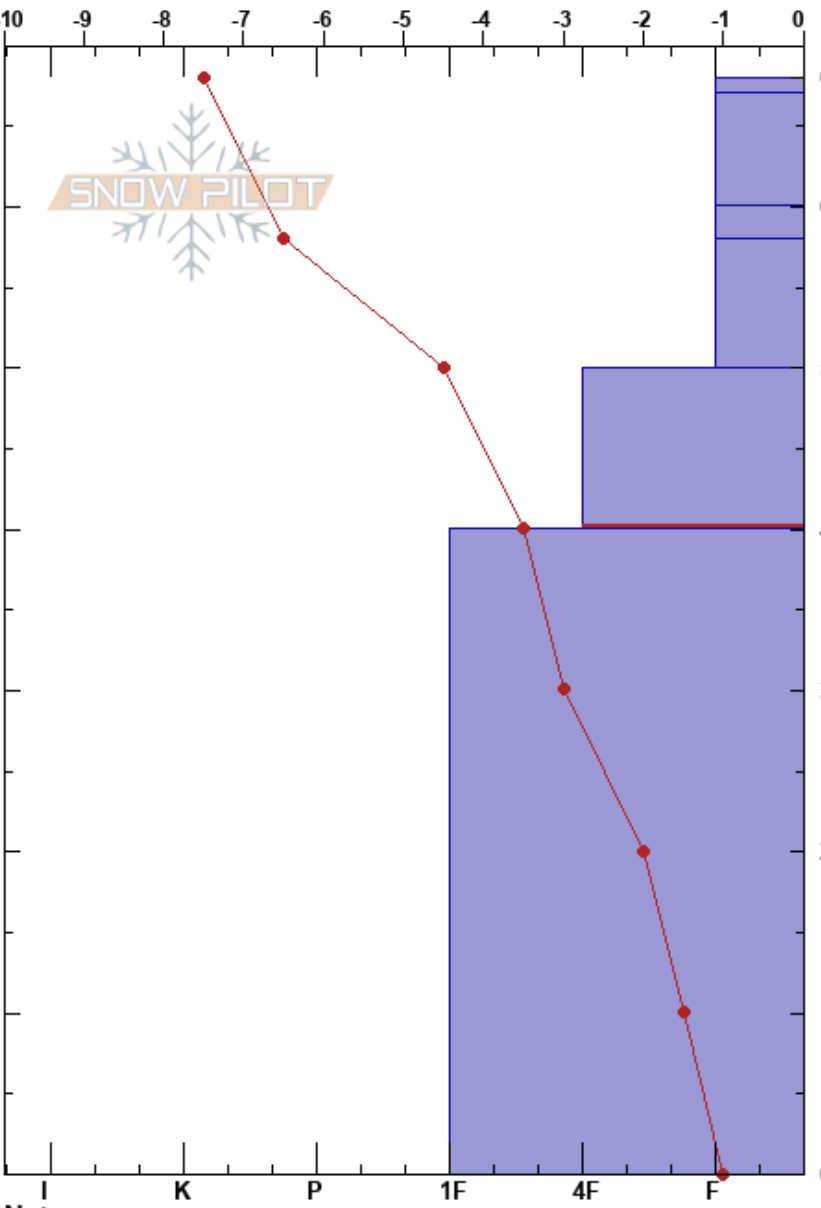

West Angle 1
 Absaroka
 WY
 Elevation: 9428 ft
 Aspect: SW
 Specifics: Cracking

Kerry Hanes
 12/19/2018 - 12:20pm
 Co-ord: 12T 565458W 4853084N
 Slope Angle: 24°
 Wind Loading: no

Stability:
 Air Temperature: -9°C
 Sky Cover: BKN
 Precipitation: NO
 Wind: SW Light Breeze

HS:68
 50-40cm: 20181122 layer
 50-40cm: Problematic layer

Form	Crystal Size	Moisture	ρ kg/m ³	Stability tests & Layer comments
+	1-2			
/	0.5			
□	0.3-0.5			← CT3, SC @60cm 2x
□	1			
□	1			50-40cm: 20181122 layer
				← ECTN30 @40cm
				← CT23, BRK @40cm
				← PST75/105 (End) @40cm 20181122 layer
□	1-2			