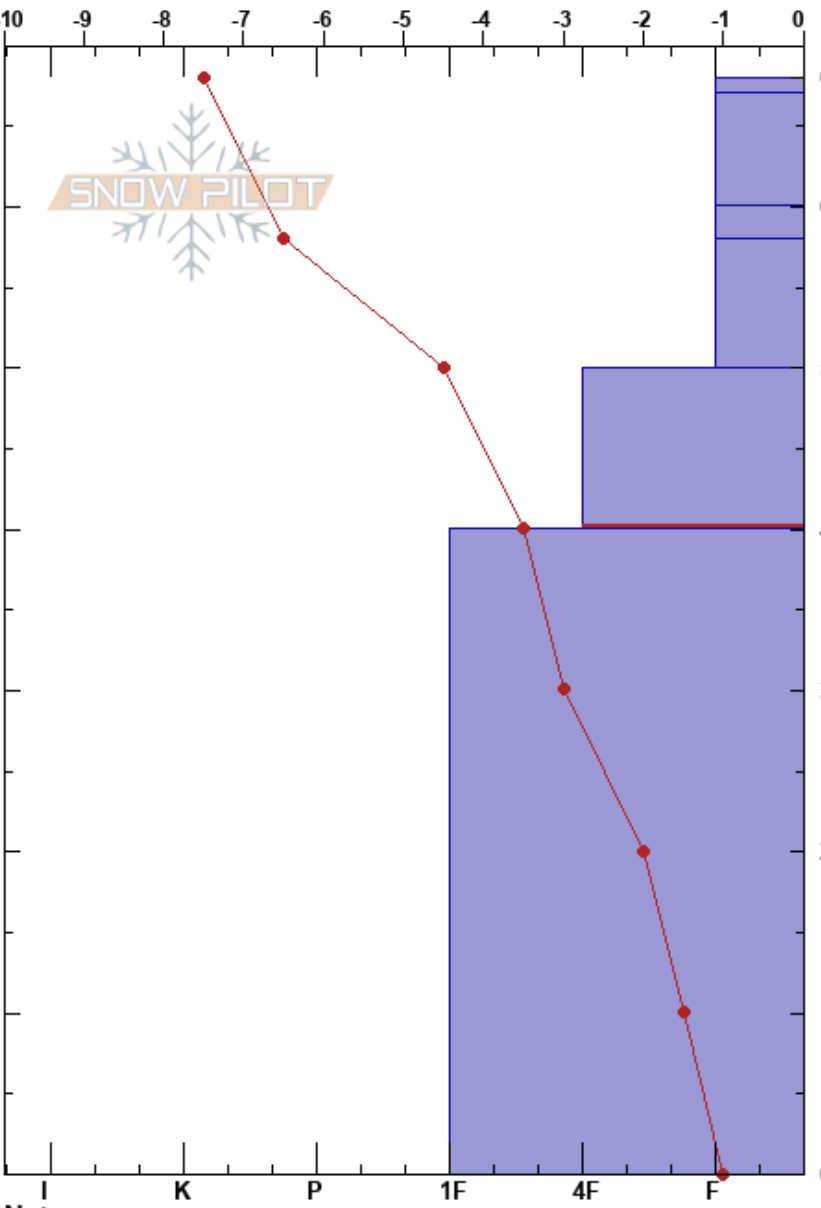

West Angle 1
 Absaroka
 WY
 Elevation: 9428 ft
 Aspect: SW
 Specifics: Cracking

Kerry Hanes
 12/19/2018 - 12:20pm
 Co-ord: 12T 565458W 4853084N
 Slope Angle: 24°
 Wind Loading: no

Stability:
 Air Temperature: -9°C
 Sky Cover: BKN
 Precipitation: NO
 Wind: SW Light Breeze

HS:68
 50-40cm: 20181122 layer
 50-40cm: Problematic layer

Form	Crystal Size	Moisture	ρ kg/m ³	Stability tests & Layer comments
+	1-2			
/	0.5			
□	0.3-0.5			← CT3, SC @60cm 2x
□	1			
□	1			50-40cm: 20181122 layer
□	1-2			← ECTN30 @40cm ← CT23, BRK @40cm ← PST75/105 (End) @40cm 20181122 layer