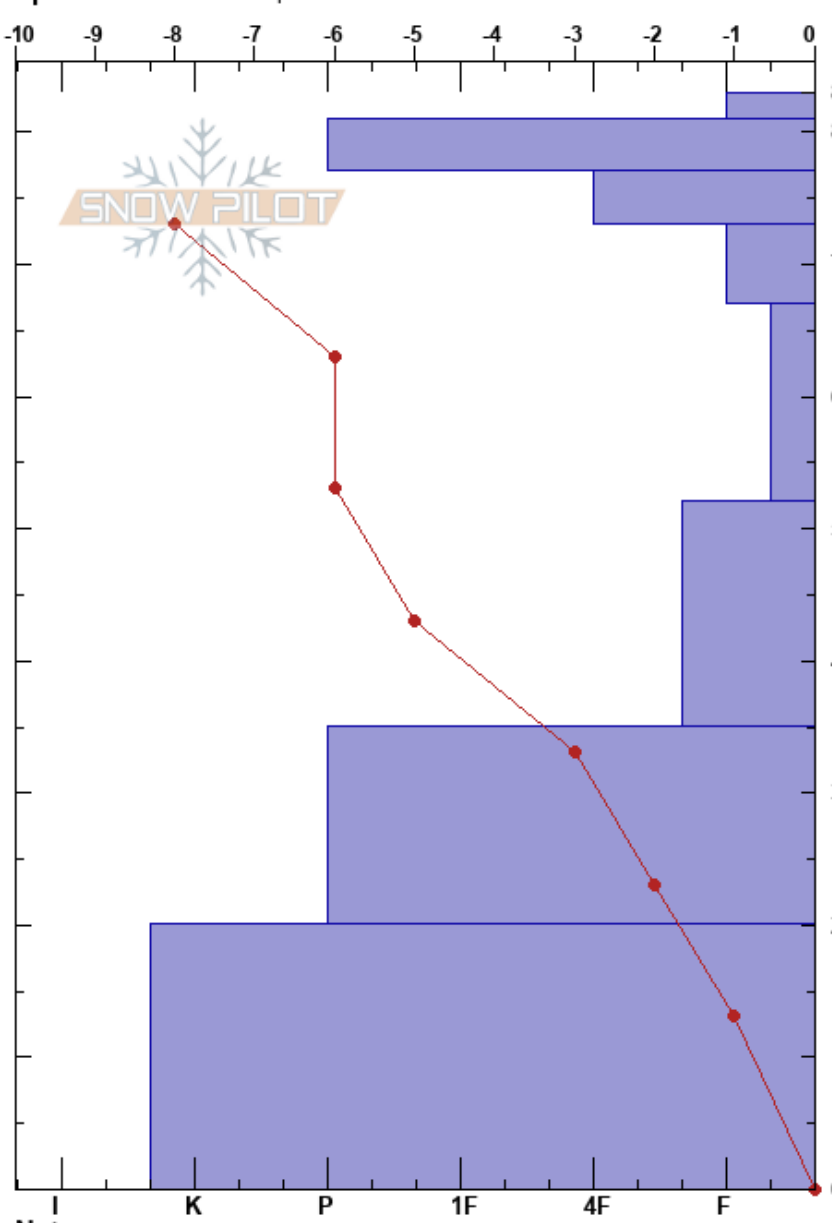

12/18/18
 Kachina Peaks
 AZ
 Elevation: 12077 ft
 Aspect: E
 Specifics: We skied slope

Blair Foust
 12/18/2018 - 1:00pm
 Co-ord:
 Slope Angle: 35°
 Wind Loading: no

Stability: **HS:83**
 Air Temperature: 3°C PF:15 73-67cm:Problematic layer
 Sky Cover: CLR
 Precipitation: S-1
 Wind: N Moderate

Form	Crystal		ρ kg/m ³	Stability tests & Layer comments
	Size	Moisture		
*	1			
■	0.5			
□	1			
□	0.5			← CT11, Q2 @73cm ← CT4, Q2 @73cm ← ECTN20 @72cm Q3
□	1			
⊖	0.5			
□	1			
■				

Notes: