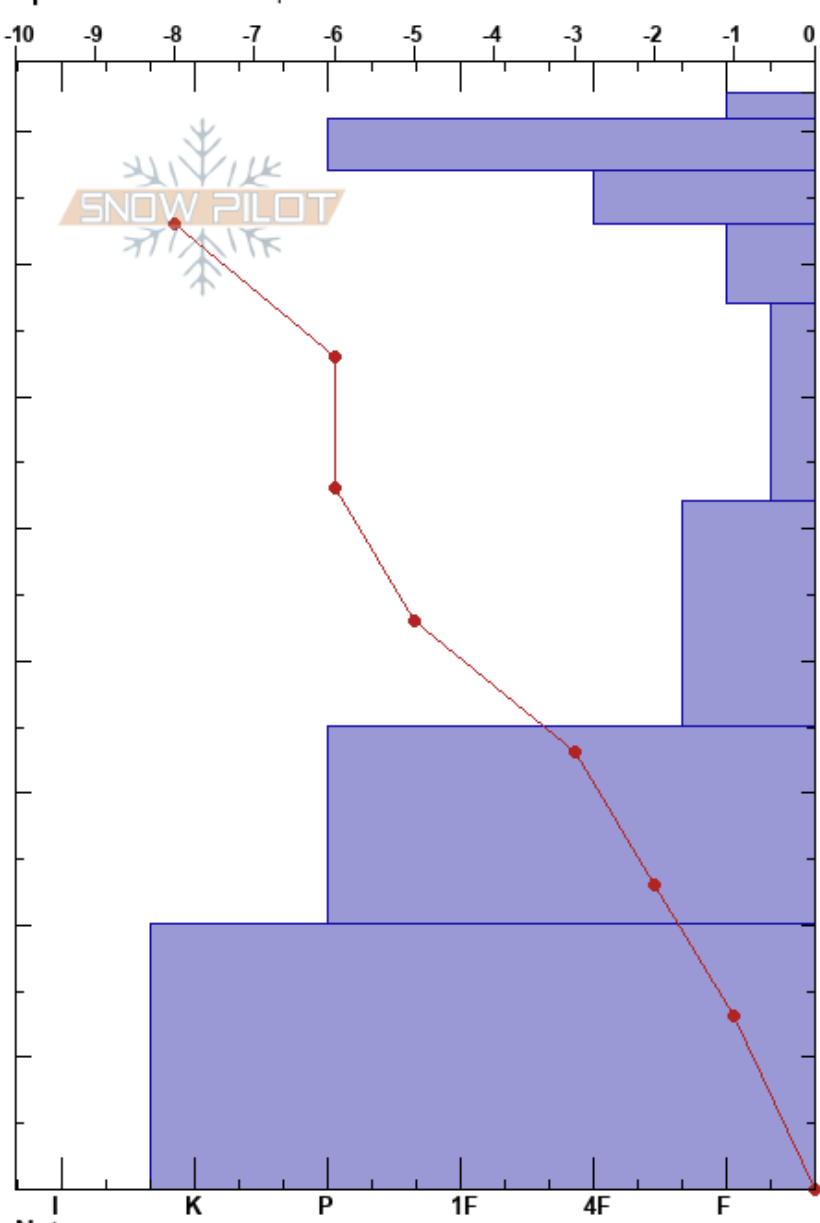

12/18/18
 Kachina Peaks
 AZ
 Elevation: 12077 ft
 Aspect: E
 Specifics: We skied slope

Blair Foust
 12/18/2018 - 1:00pm
 Co-ord:
 Slope Angle: 35°
 Wind Loading: no

Stability: **HS:83**
 Air Temperature: 3°C PF:15 73-67cm:Problematic layer
 Sky Cover: CLR
 Precipitation: S-1
 Wind: N Moderate

Elevation (cm)	Crystal		Moisture	ρ kg/m ³	Stability tests & Layer comments
	Form	Size			
83					
80	*	1			
	■	0.5			
	□	1			
70	□	0.5			← CT11, Q2 @73cm ← CT4, Q2 @73cm ← ECTN20 @72cm Q3
60	□	1			
50					
40	⊖	0.5			
30	□	1			
20					
10	■				
0					