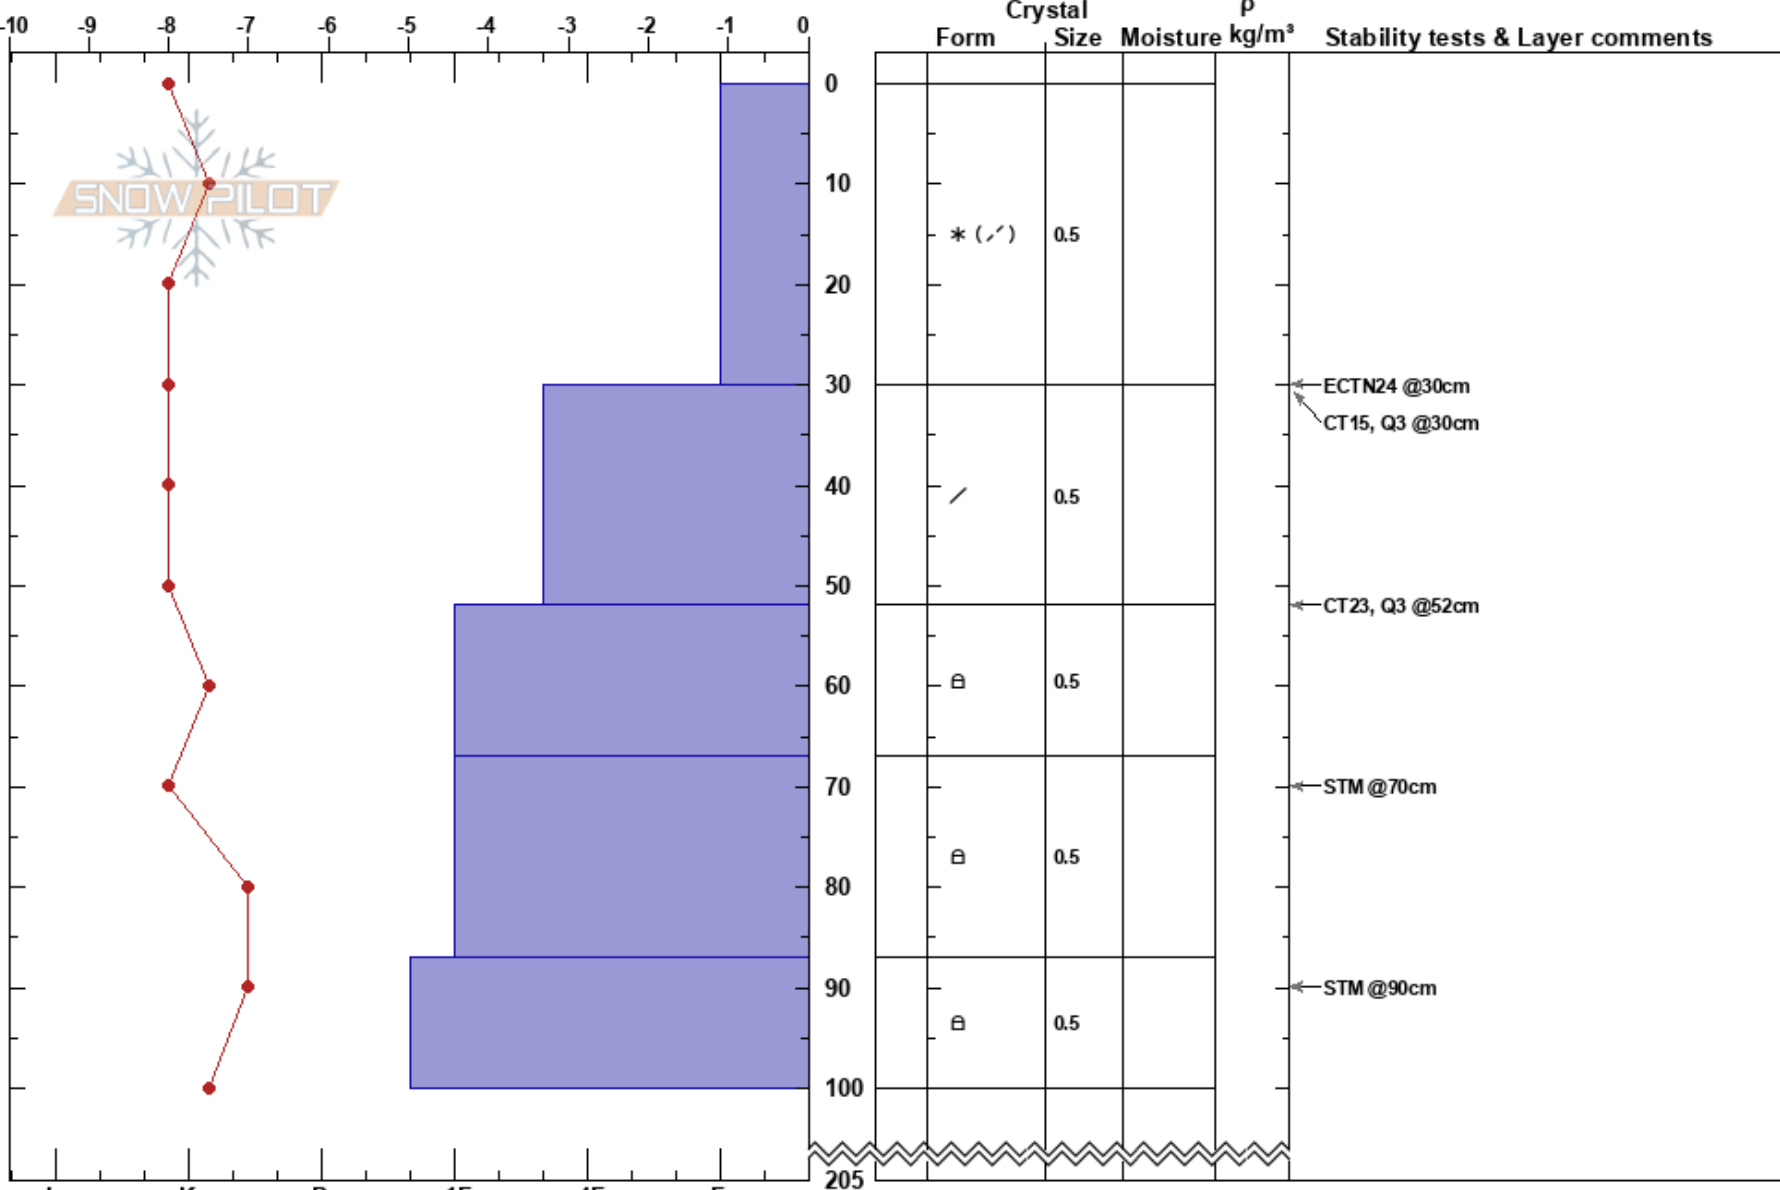

JP, Gumlick NW Trees

Eric Tollund

Stability:

HS:205

Layer Notes:

Front Range

01/11/2017 - 2:50pm

Air Temperature: -8°C

PF:30

CO

Co-ord: 39.76958N, -105.87192W

Sky Cover: OVC

PS:70

Elevation: 3507 m

Slope Angle: 25°

Precipitation: S1

Aspect: 303°

Wind Loading: yes

Wind: W Strong

Specifics: Collapsing, localizer

Notes: