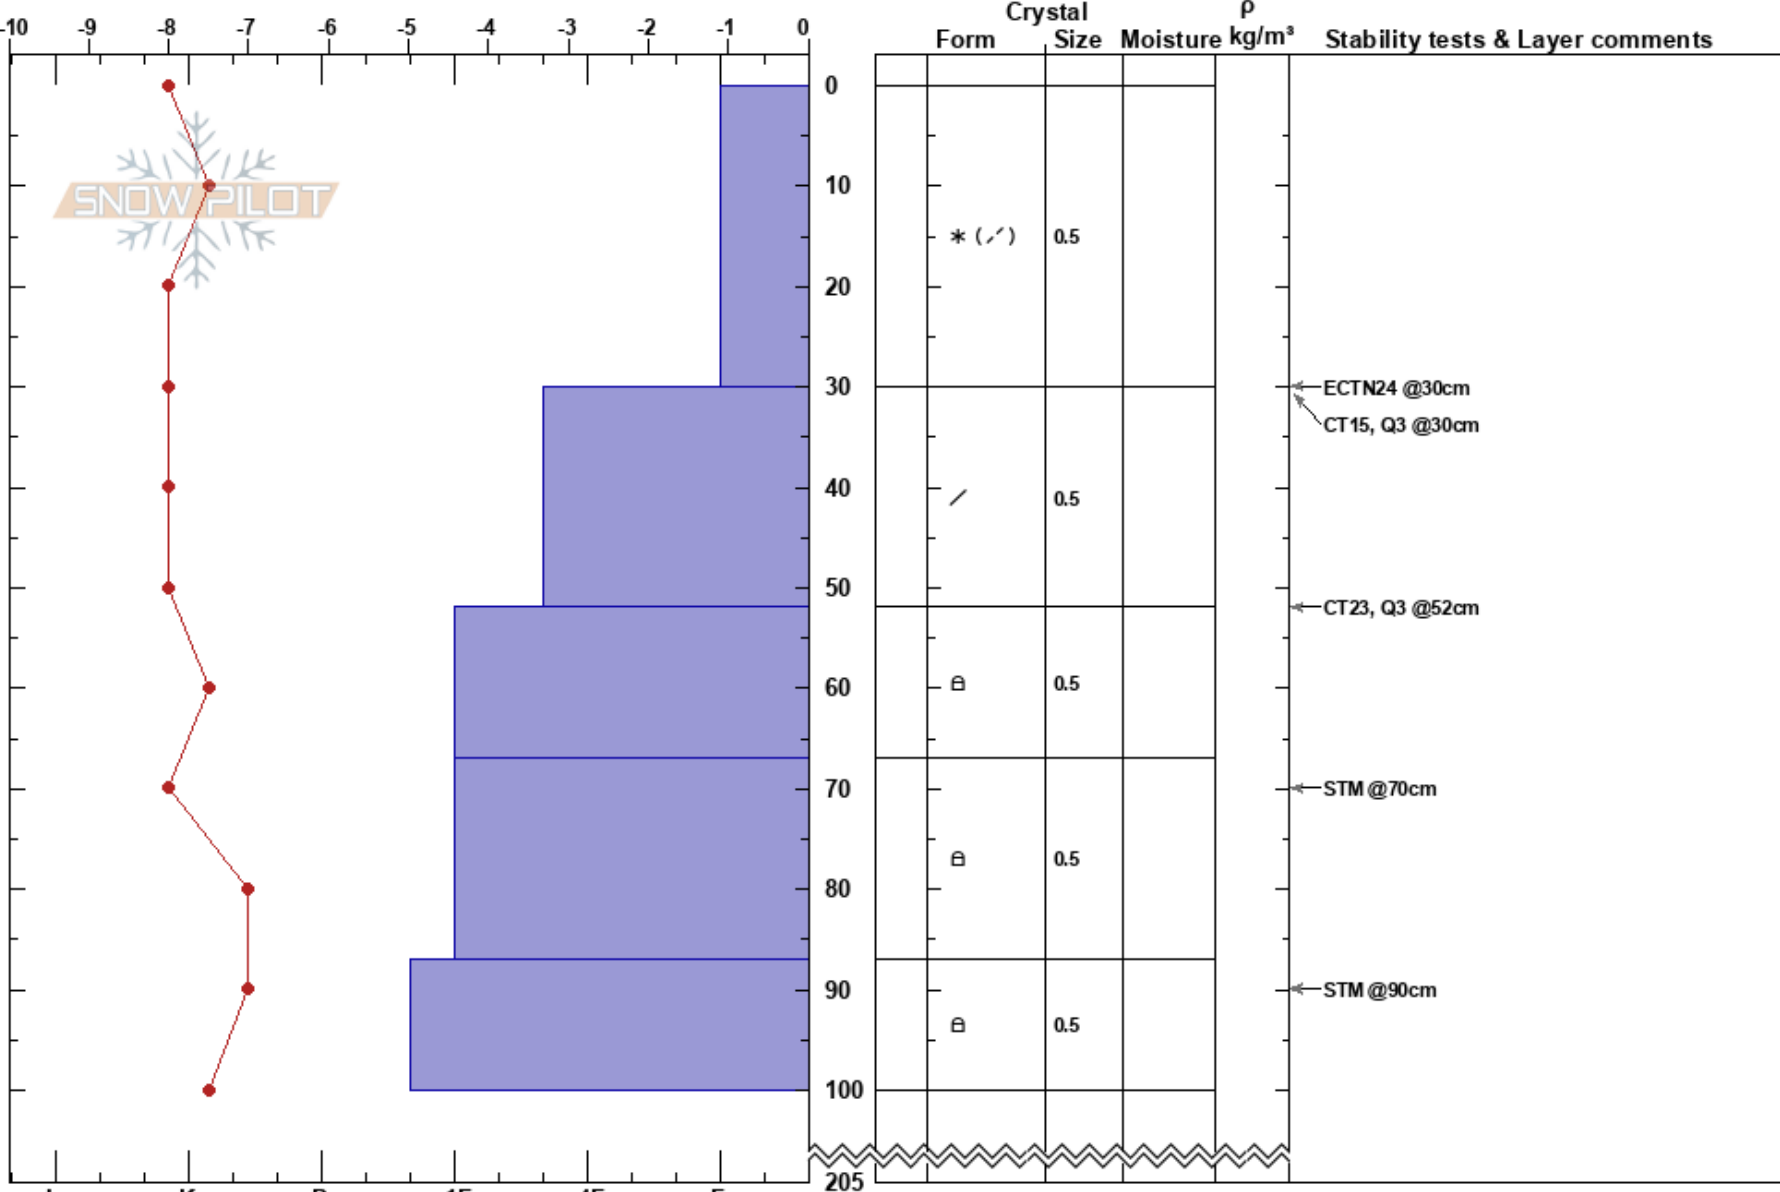

PF:30

CO

Co-ord: 39.76958N, -105.87192W

Sky Cover: OVC

PS:70

Elevation: 3507 m

Slope Angle: 25°

Precipitation: S1

Aspect: 303°

Wind Loading: yes

Wind: W Strong

Specifics: Collapsing, localizer

Notes:

I K P 1F 4F F 205