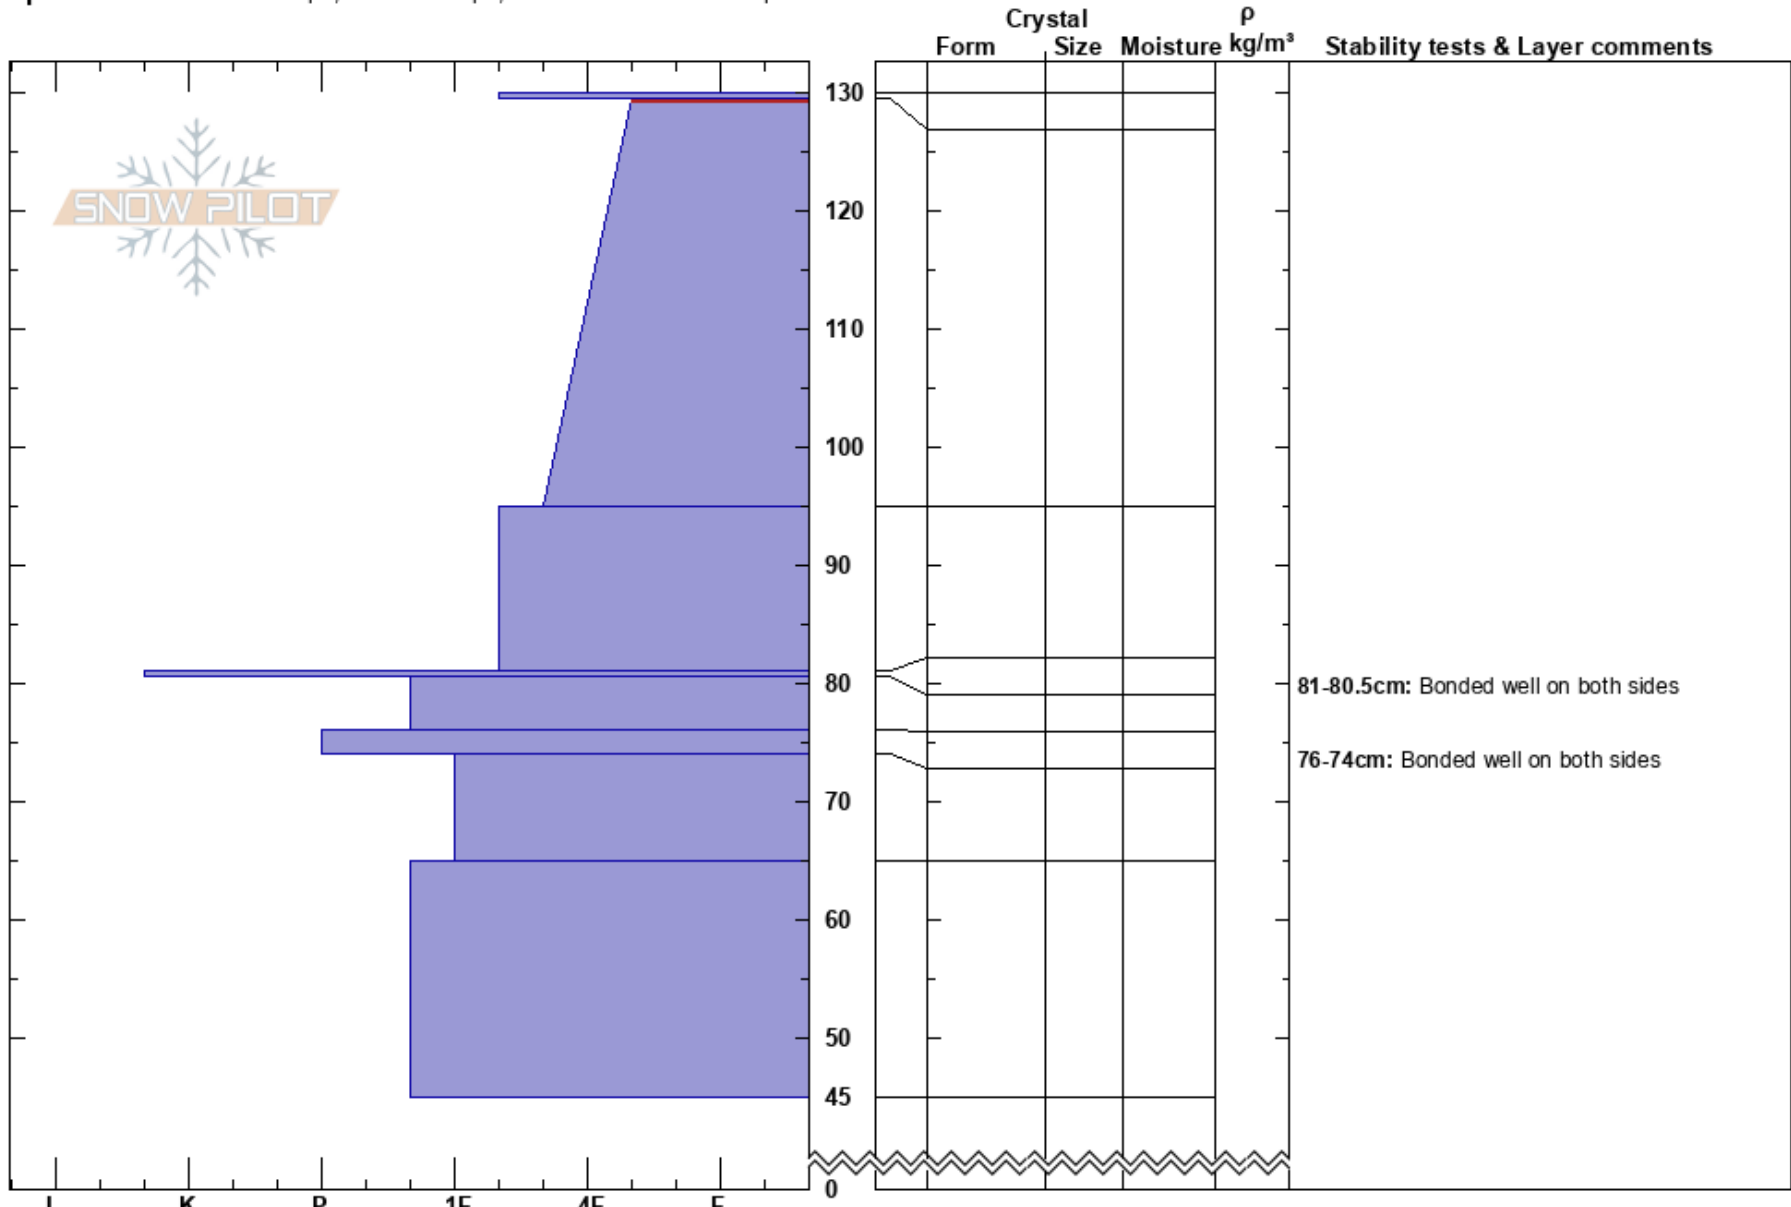

Ski Bowl
 Mt. Shasta
 CA
 Elevation: 7850 ft
 Aspect: E

Cody blank
 12/19/2018 - 10:28am
 Co-ord: 41.36278N, -122.20472W
 Slope Angle: 30°
 Wind Loading: previous

Stability: Very Good
 Air Temperature: 38°F
 Sky Cover: CLR
 Precipitation: NO
 Wind: SW Calm

HS:130
 PF:18
 Layer Notes:
 129.5-95cm: Problematic layer
 81-80.5cm: Bonded well on both sides
 76-74cm: Bonded well on both sides

Specifics: Ski tracks on slope; We skied slope; Snowmobile tracks on slope