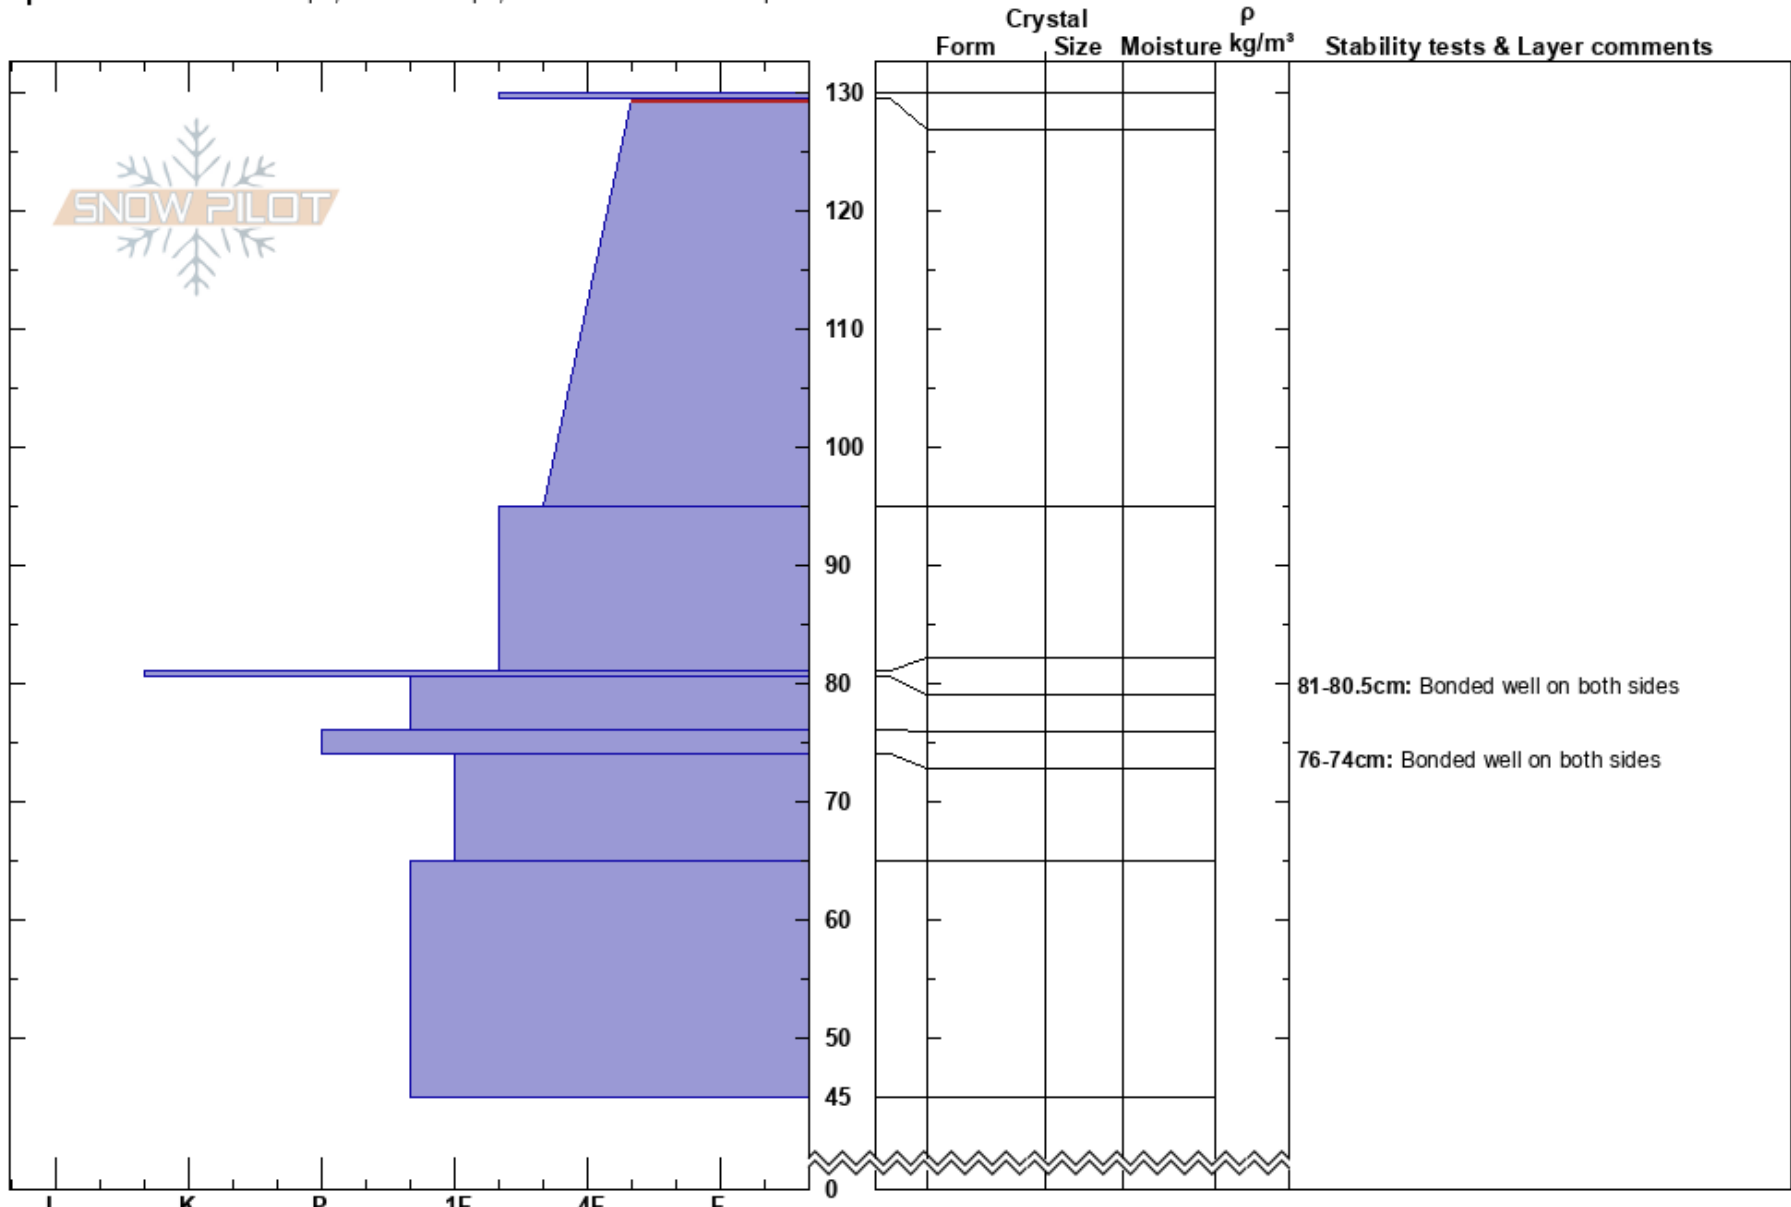

Ski Bowl  
 Mt. Shasta  
 CA  
 Elevation: 7850 ft  
 Aspect: E

Cody blank  
 12/19/2018 - 10:28am  
 Co-ord: 41.36278N, -122.20472W  
 Slope Angle: 30°  
 Wind Loading: previous

Stability: Very Good  
 Air Temperature: 38°F  
 Sky Cover: CLR  
 Precipitation: NO  
 Wind: SW Calm

HS:130  
 PF:18  
 Layer Notes:  
 129.5-95cm: Problematic layer  
 81-80.5cm: Bonded well on both sides  
 76-74cm: Bonded well on both sides

Specifics: Ski tracks on slope; We skied slope; Snowmobile tracks on slope