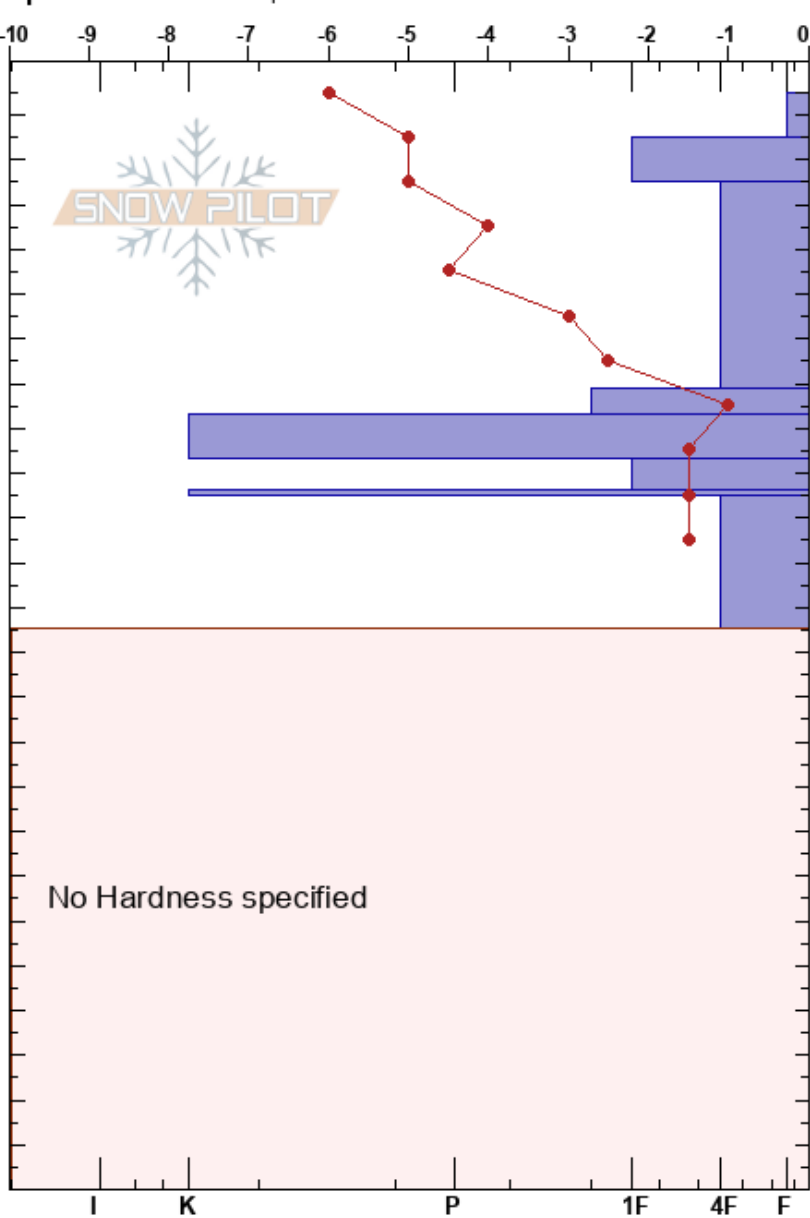

Lake Mary Trees
 Eastern Sierra Nevada
 CA
Elevation: 2743 m
Aspect: NW
Specifics: We skied slope

Samuel Fletcher
 01/11/2017 - 10:46am
Co-ord: 37.59891N, -119.00380E
Slope Angle: 22°
Wind Loading: yes

Stability: HS:245
Air Temperature: -7°C
Sky Cover: OVC
Precipitation: S1
Wind: SE Moderate
Layer Notes: PF:70 179-173cm:Problematic layer

Elevation (cm)	Crystal		ρ kg/m ³	Stability tests & Layer comments
	Form	Size		
245				
240	/	0.5	D	
230	/	0.5		
225				← CT14, SP @225cm
210	/	0.5		
200				
190				
180	⊗	2		
175	=	2.5		← PST100/100 (Arr) @175cm
170	/	0.5		
160	∩	3-3.5		
150				
140	/	0.5		
130				
120				
110				
100				
90				
80				
70				
60				
50				
40				
30				
20				
10				
0				← ECTX