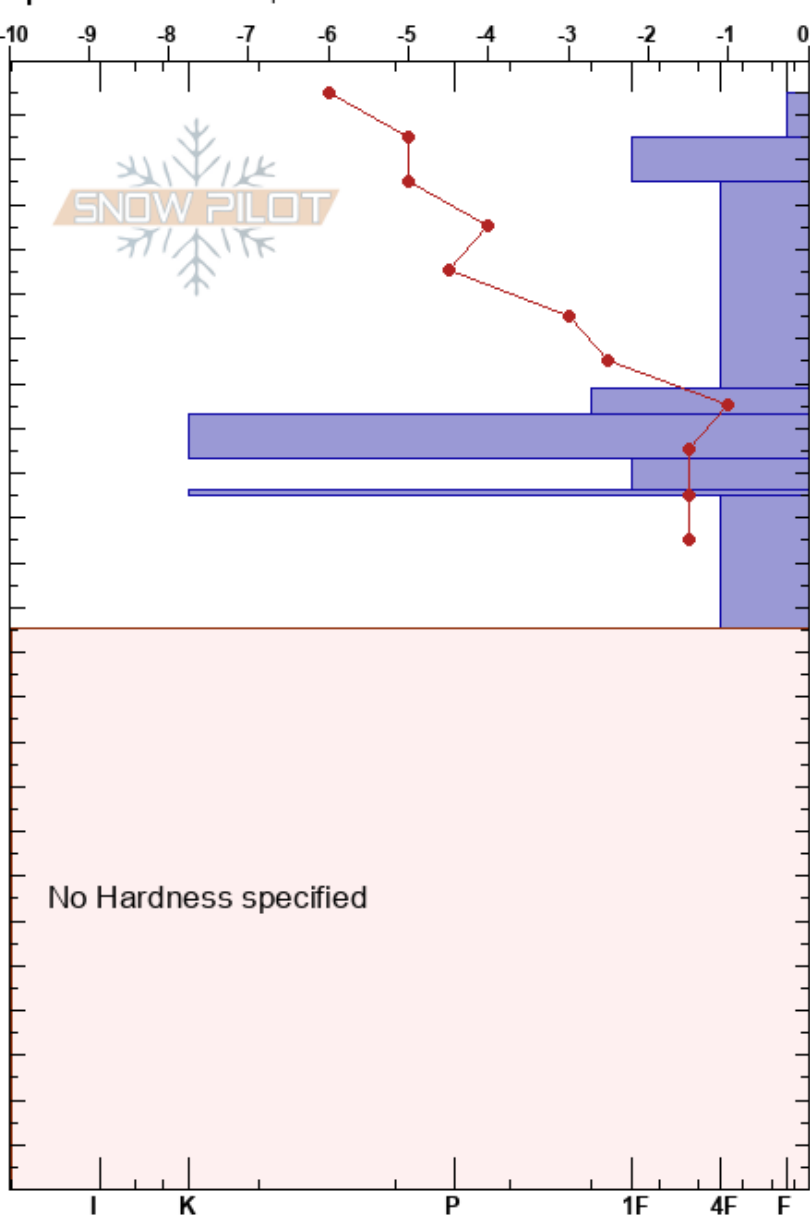

Lake Mary Trees
 Eastern Sierra Nevada
 CA
Elevation: 2743 m
Aspect: NW
Specifics: We skied slope

Samuel Fletcher
 01/11/2017 - 10:46am
Co-ord: 37.59891N, -119.00380E
Slope Angle: 22°
Wind Loading: yes

Stability: HS:245
Air Temperature: -7°C
Sky Cover: OVC
Precipitation: S1
Wind: SE Moderate
Layer Notes: PF:70 179-173cm:Problematic layer

Elevation (cm)	Crystal		Moisture	ρ kg/m ³	Stability tests & Layer comments
	Form	Size			
245					
240	/	0.5	D		
230	/	0.5			
225					← CT14, SP @225cm
210	/	0.5			
200	/	0.5			
190					
180	⊗	2			
175	=	2.5			← PST100/100 (Arr) @175cm
170	/	0.5			
160	⊕	3-3.5			
150	/	0.5			
140	/	0.5			
130					
120					
110					
100					
90					
80					
70					
60					
50					
40					
30					
20					
10					
0					← ECTX