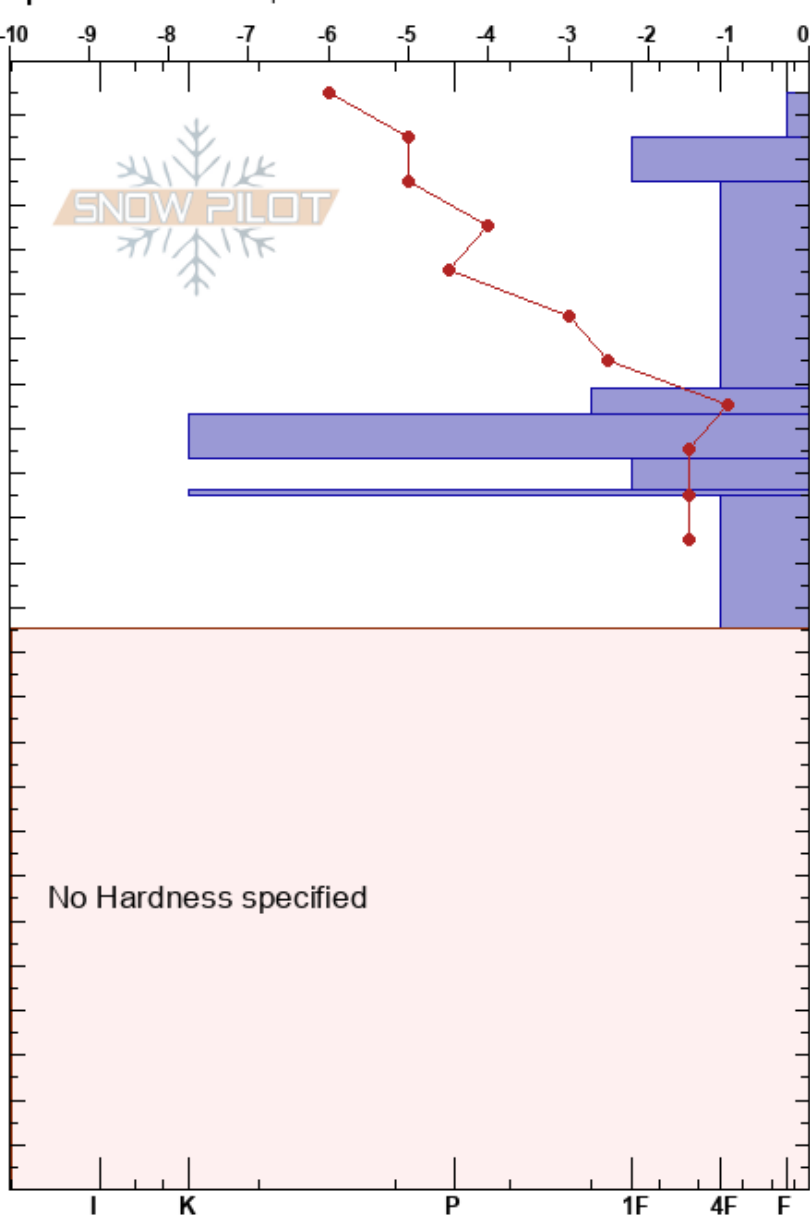

Lake Mary Trees
 Eastern Sierra Nevada
 CA
 Elevation: 2743 m
 Aspect: NW
 Specifics: We skied slope

Samuel Fletcher
 01/11/2017 - 10:46am
 Co-ord: 37.59891N, -119.00380E
 Slope Angle: 22°
 Wind Loading: yes

Stability: **HS:245**
 Air Temperature: -7°C
 Sky Cover: OVC
 Precipitation: S1
 Wind: SE Moderate
Layer Notes:
 PF:70 179-173cm:Problematic layer

Elevation (cm)	Crystal		Moisture	ρ kg/m ³	Stability tests & Layer comments
	Form	Size			
245					
240	/	0.5	D		
230	/	0.5			← CT14, SP @225cm
220					
210	/	0.5			
200					
190					
180	⊗	2			
175	=	2.5			← PST100/100 (Arr) @175cm
170	/	0.5			
160	⊕	3-3.5			
150					
140	/	0.5			
130					
120					
110					
100					
90					
80					
70					
60					
50					
40					
30					
20					
10					
0					← ECTX