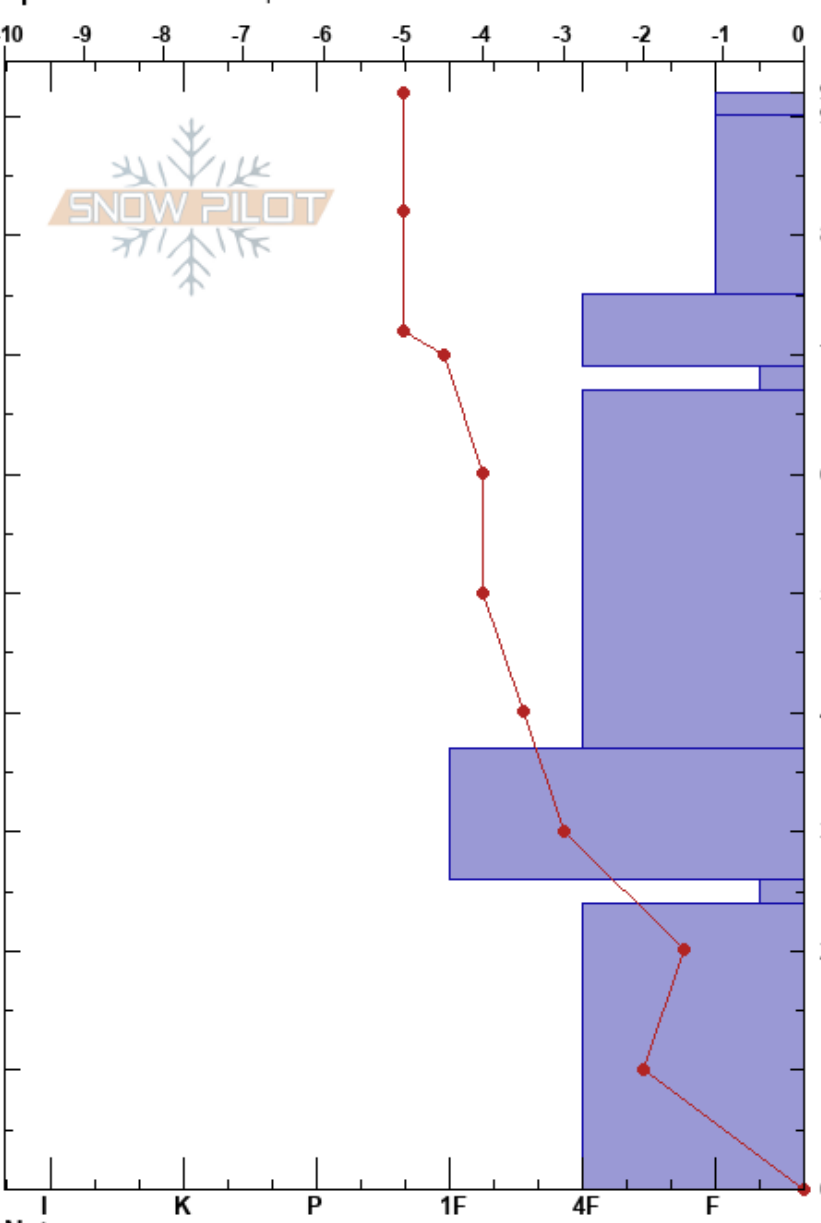

Yummy Practice at GT
 Teton Range
 WY
 Elevation: 7900 ft
 Aspect: NE
 Specifics: We skied slope

Kyle Drake
 12/19/2018 - 12:55pm
 Co-ord: 12T 503140E 4848625N
 Slope Angle: 21°
 Wind Loading: no

Stability: **HS:92**
 Air Temperature: -3.5°C
 Sky Cover: SCT
 Precipitation: NO
 Wind: Calm

Layer Notes:
 69-67cm: Problematic layer

Form	Crystal		Moisture	ρ kg/m ³	Stability tests & Layer comments
	Size				
∆ (/)	1-3				
/	0.5				
⊖	0.5				
∇	3-6				CT13 @68cm Q2 ECTP12 @68cm PST42/100 (End) @68cm
•	0.5-1				
•	0.5				
□	1-2				CT19, BRK @25cm ECTP18 @25cm PST86/100 (End) @25cm
□	2				