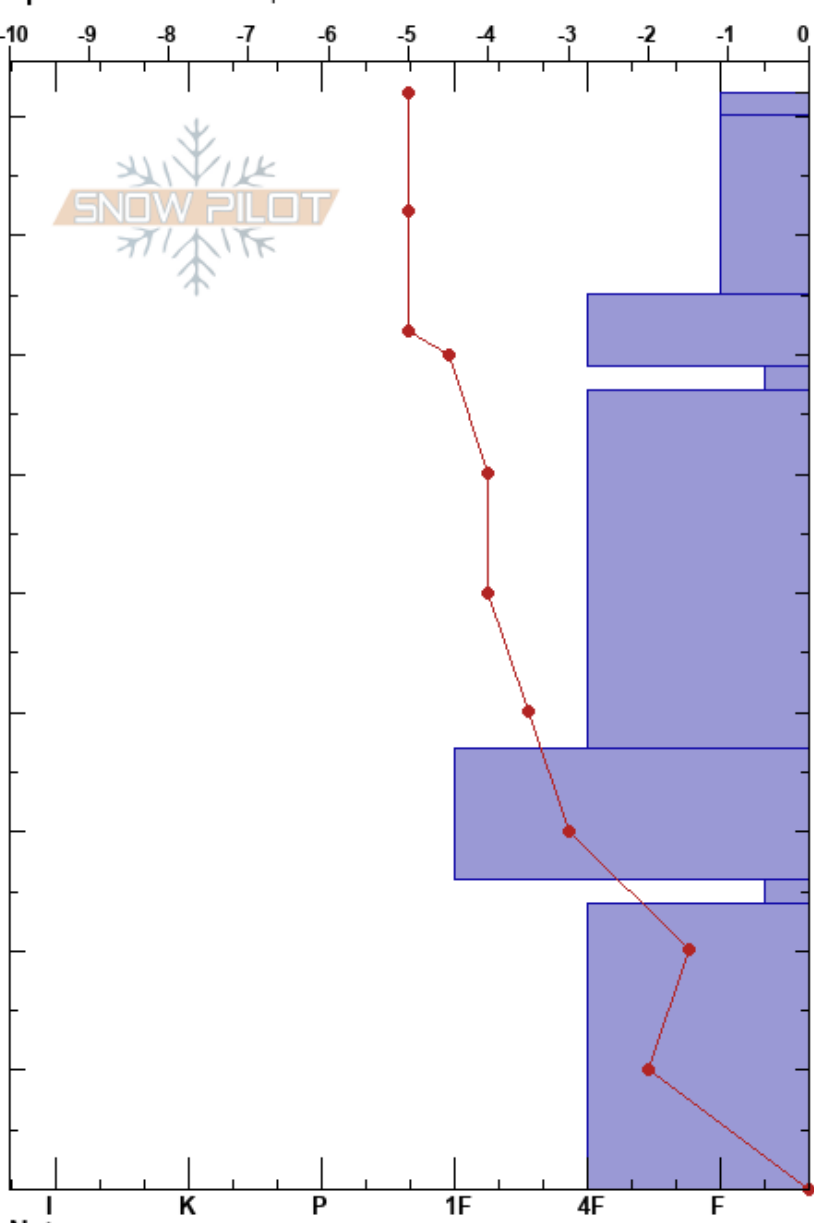

Yummy Practice at GT
 Teton Range
 WY
 Elevation: 7900 ft
 Aspect: NE
 Specifics: We skied slope

Kyle Drake
 12/19/2018 - 12:55pm
 Co-ord: 12T 503140E 4848625N
 Slope Angle: 21°
 Wind Loading: no

Stability: **HS:92**
 Air Temperature: -3.5°C
 Sky Cover: SCT
 Precipitation: NO
 Wind: Calm

Layer Notes:
 69-67cm: Problematic layer

Form	Crystal Size	Moisture	ρ kg/m ³	Stability tests & Layer comments
Δ (/)	1-3			
/	0.5			
\ominus	0.5			
∇	3-6			CT13 @68cm Q2 ECTP12 @68cm PST42/100 (End) @68cm
•	0.5-1			
•	0.5			
□	1-2			CT19, BRK @25cm ECTP18 @25cm PST86/100 (End) @25cm
□	2			