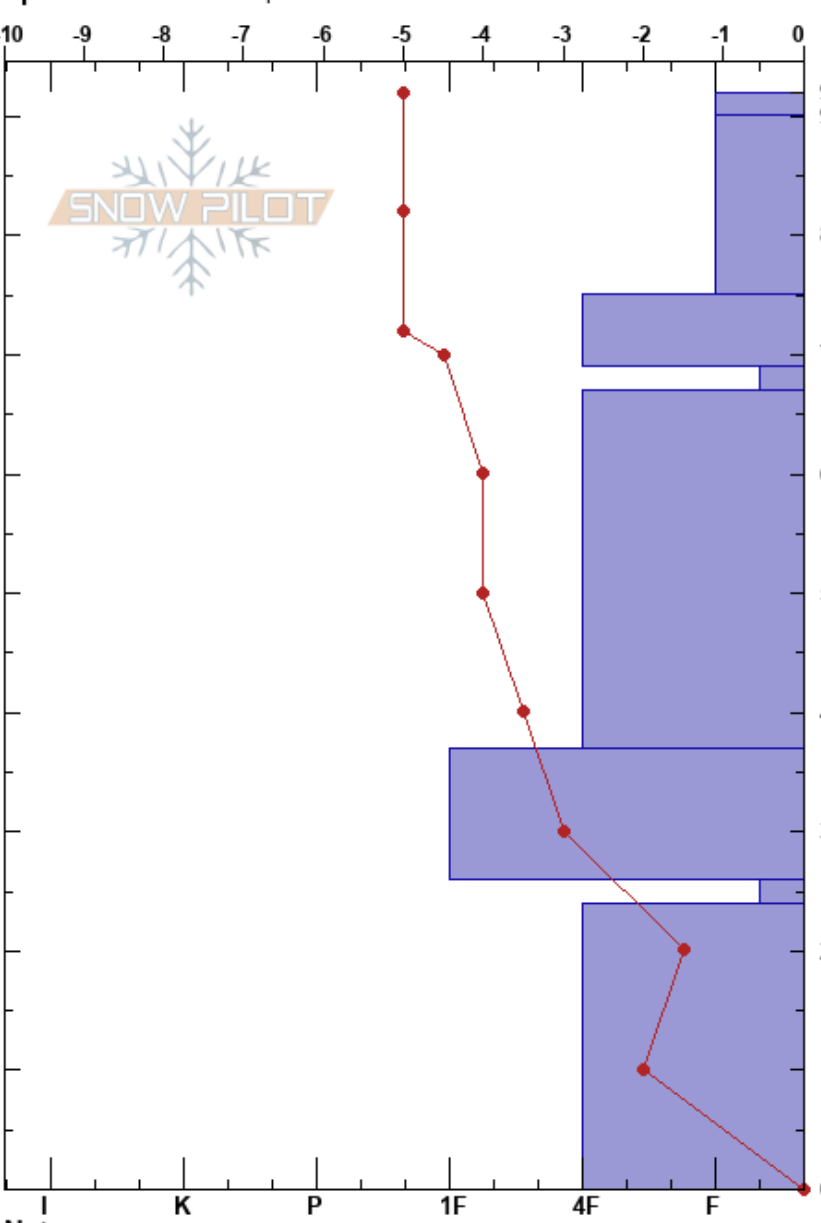

Yummy Practice at GT  
 Teton Range  
 WY  
 Elevation: 7900 ft  
 Aspect: NE  
 Specifics: We skied slope

Kyle Drake  
 12/19/2018 - 12:55pm  
 Co-ord: 12T 503140E 4848625N  
 Slope Angle: 21°  
 Wind Loading: no

Stability: **HS:92**  
 Air Temperature: -3.5°C  
 Sky Cover: SCT  
 Precipitation: NO  
 Wind: Calm

Layer Notes:  
 69-67cm: Problematic layer

Form	Crystal		Moisture	$\rho$ kg/m <sup>3</sup>	Stability tests & Layer comments
	Size				
∆ (/)	1-3				
/	0.5				
⊖	0.5				
∇	3-6				CT13 @68cm Q2 ECTP12 @68cm PST42/100 (End) @68cm
•	0.5-1				
•	0.5				
□	1-2				CT19, BRK @25cm ECTP18 @25cm PST86/100 (End) @25cm
□	2				