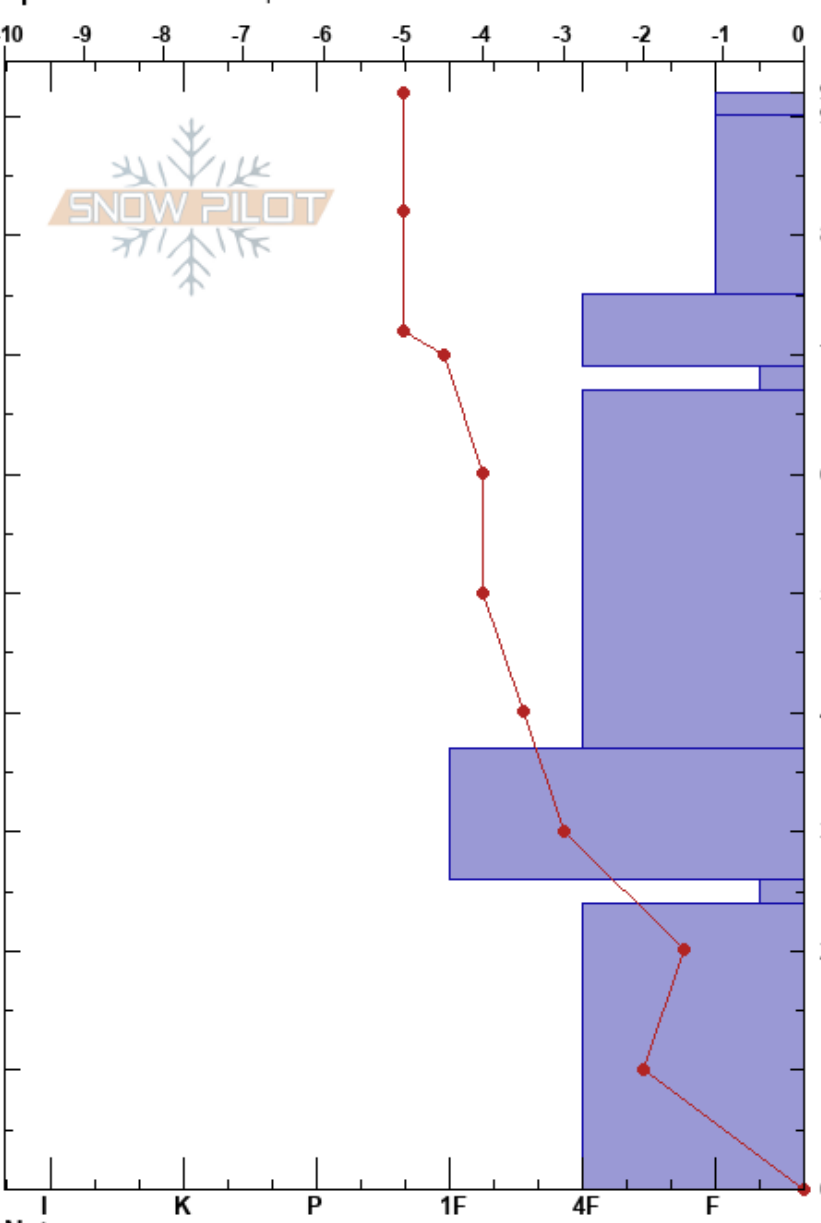

Yummy Practice at GT  
 Teton Range  
 WY  
 Elevation: 7900 ft  
 Aspect: NE  
 Specifics: We skied slope

Kyle Drake  
 12/19/2018 - 12:55pm  
 Co-ord: 12T 503140E 4848625N  
 Slope Angle: 21°  
 Wind Loading: no

Stability: **HS:92**  
 Air Temperature: -3.5°C  
 Sky Cover: SCT  
 Precipitation: NO  
 Wind: Calm

Layer Notes:  
 69-67cm: Problematic layer

Form	Crystal		Moisture	$\rho$ kg/m <sup>3</sup>	Stability tests & Layer comments
	Size				
∞ ( / )	1-3				
/	0.5				
⊖	0.5				
∇	3-6				CT13 @68cm Q2 ECTP12 @68cm PST42/100 (End) @68cm
•	0.5-1				
•	0.5				
□	1-2				CT19, BRK @25cm ECTP18 @25cm PST86/100 (End) @25cm
□	2				