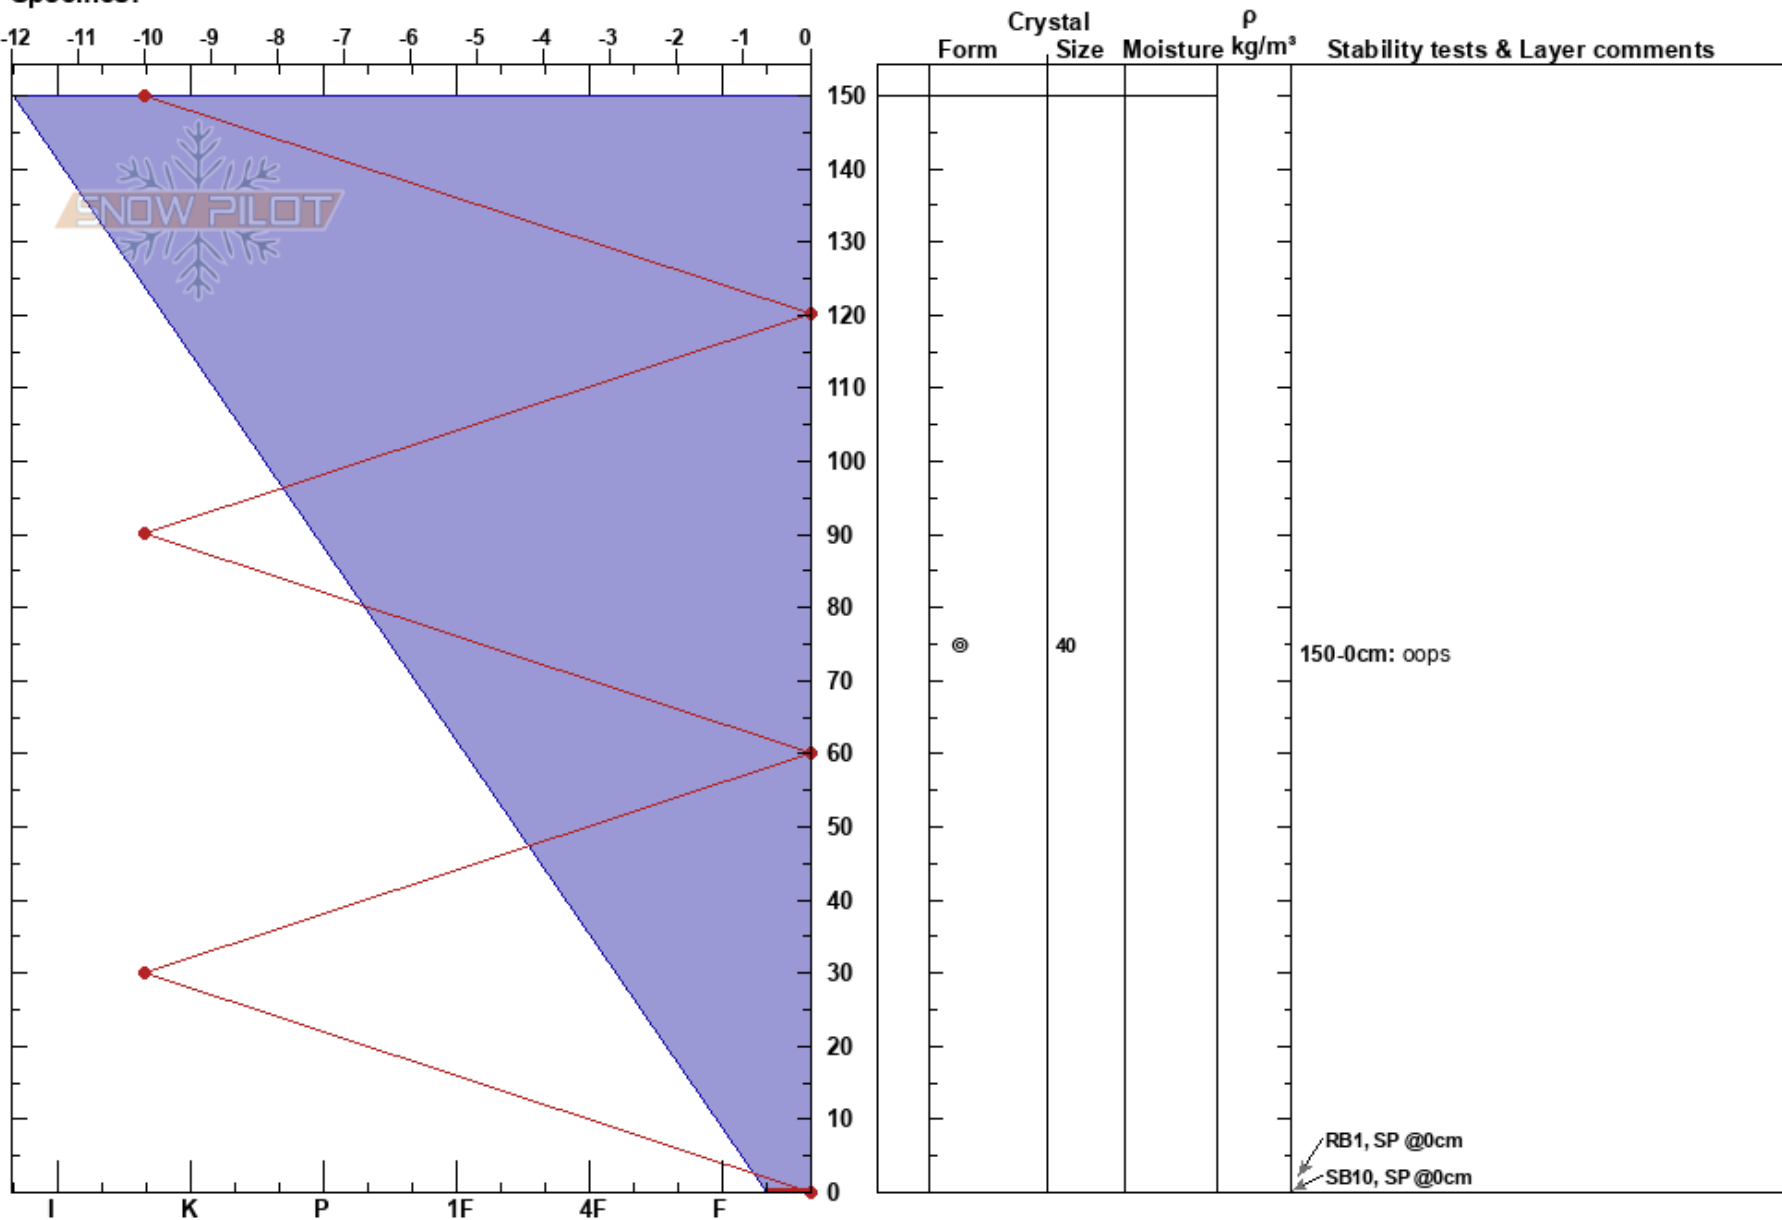

practice
Teton Range
WY
Elevation:
Aspect:
Specifics:

Jake Perkinson
12/19/2018 - 11:00am
Co-ord: 12T 503003W 4848532N
Slope Angle:
Wind Loading:

Stability:
Air Temperature:
Sky Cover:
Precipitation:
Wind:

Layer Notes:
150-0cm: oops
150-0cm: Problematic layer

Notes: