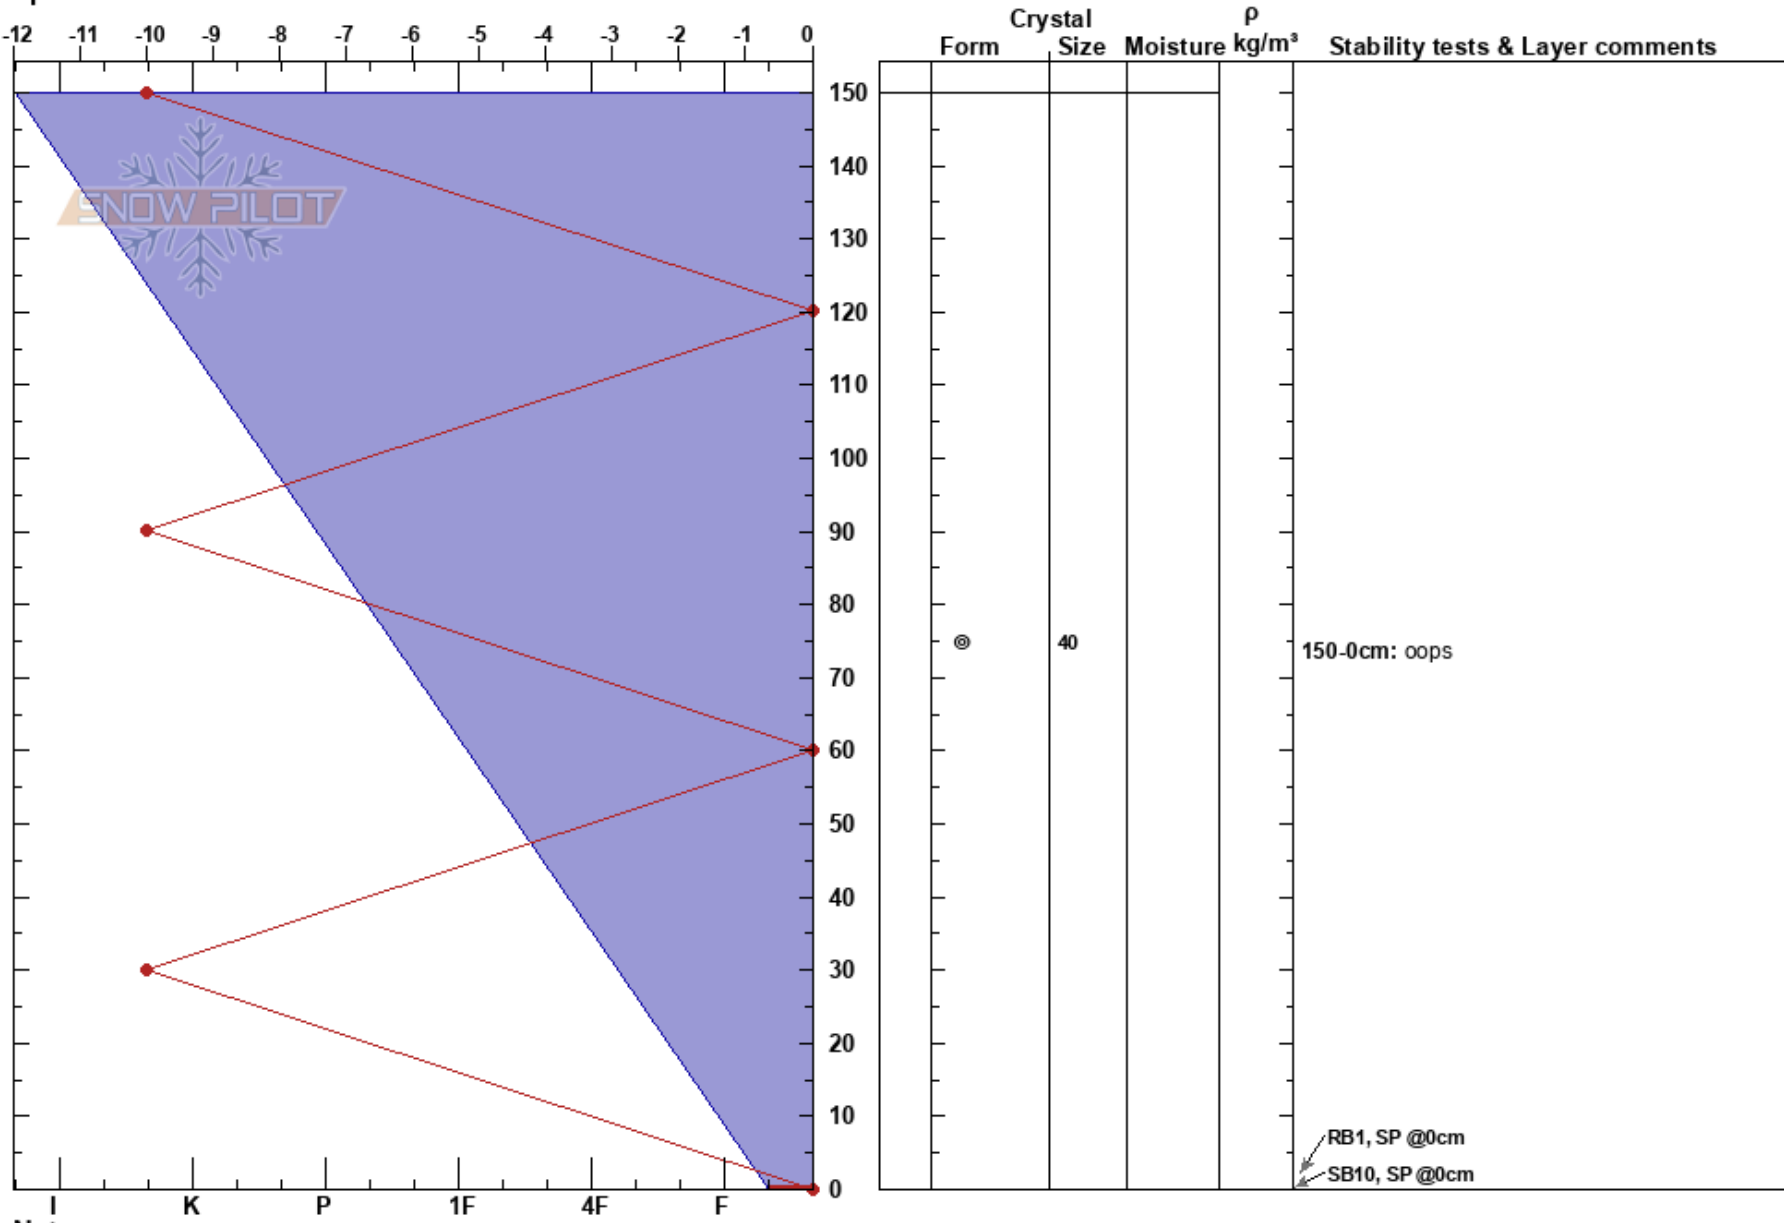

practice
Teton Range
WY
Elevation:
Aspect:
Specifics:

Jake Perkinson
12/19/2018 - 11:00am
Co-ord: 12T 503003W 4848532N
Slope Angle:
Wind Loading:

Stability:
Air Temperature:
Sky Cover:
Precipitation:
Wind:

Layer Notes:
150-0cm: oops
150-0cm: Problematic layer

Notes: