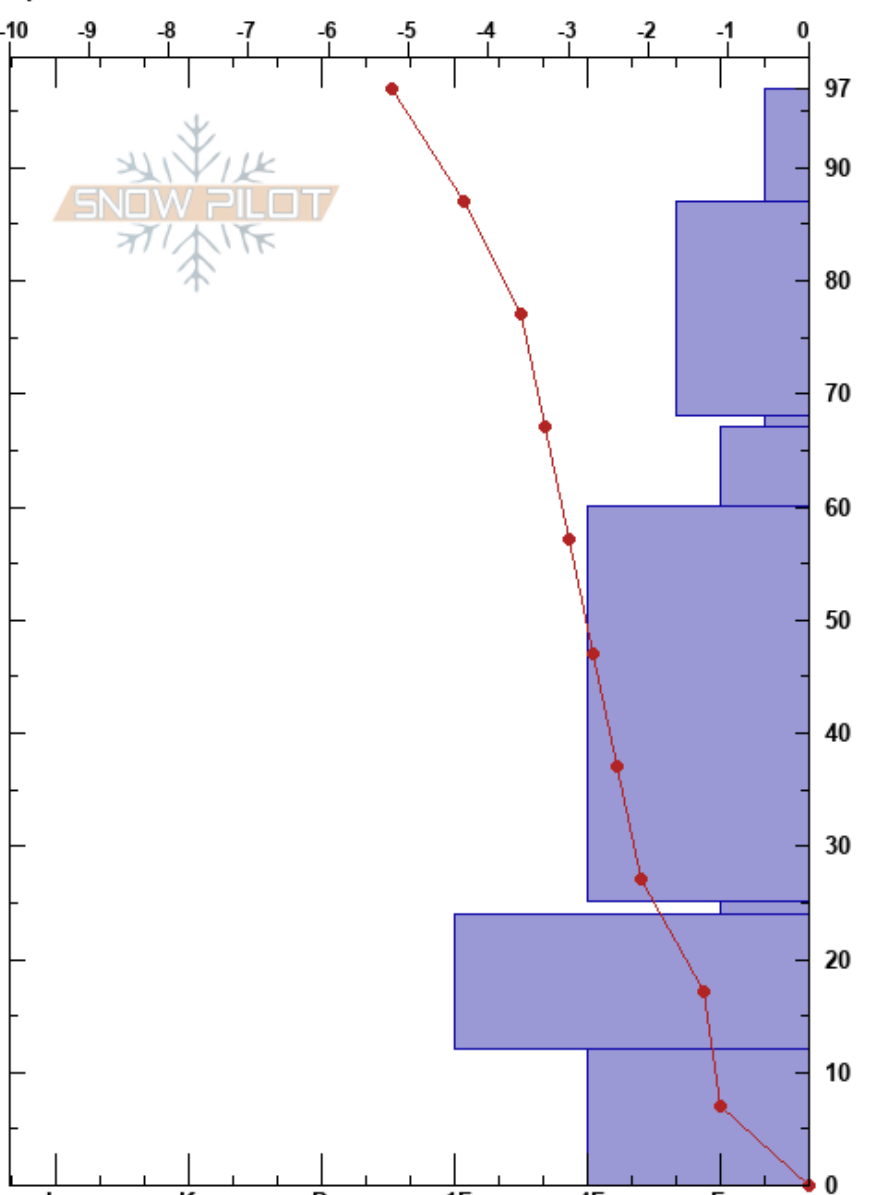

Targhee
Teton Range
WY
Elevation: 7900 ft
Aspect: NE

Kate Koons
12/19/2018 - 11:00am
Co-ord:
Slope Angle: 22°
Wind Loading: yes

Stability:
Air Temperature: -4.9°C
Sky Cover: BKN
Precipitation: NO
Wind: W Light Breeze

HS:97
PF:42
68-67cm: Problematic layer
60-25cm: Rounding Facets 1-2mm

Specifics: Pit dug in a Ski Area; Pit is representative of backcountry

Depth (cm)	Crystal Form	Crystal Size	Moisture	ρ kg/m ³	Stability tests & Layer comments
97					
90	+ (X)	0.5-2			
80	• (/)	0.5-1			
70	∇	3			CT12, SC @68cm
60	• (/)	0.5-1			ECTP4 @68cm PST80/100 (End) @68cm
50	⊖	1			60-25cm: Rounding Facets 1-2mm
40					
30					
20	∇	3			CT25, RP @25cm
10	⊖	1.5			
0	^	2.5			