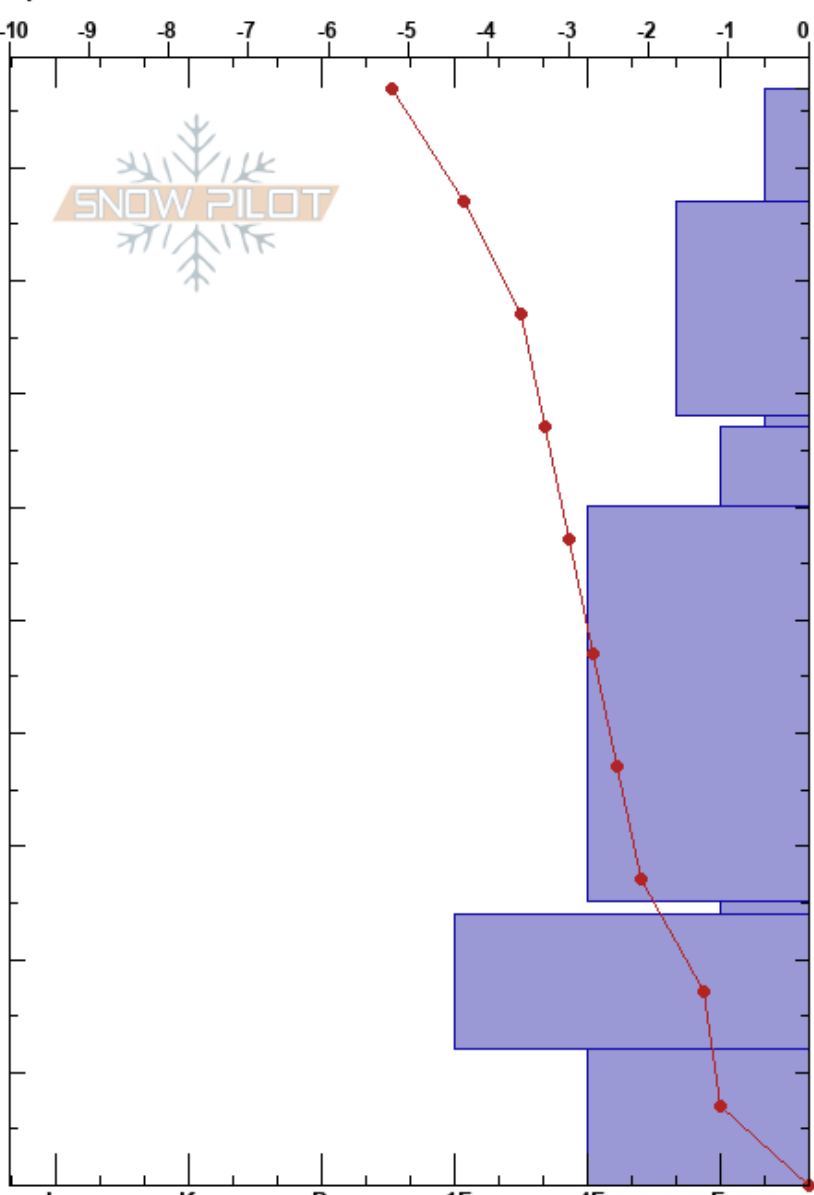

Targhee
Teton Range
WY
Elevation: 7900 ft
Aspect: NE

Kate Koons
12/19/2018 - 11:00am
Co-ord:
Slope Angle: 22°
Wind Loading: yes

Stability:
Air Temperature: -4.9°C
Sky Cover: BKN
Precipitation: NO
Wind: W Light Breeze

HS:97
PF:42
68-67cm: Problematic layer
60-25cm: Rounding Facets 1-2mm

Specifics: Pit dug in a Ski Area; Pit is representative of backcountry

Depth (cm)	Crystal		Moisture	ρ kg/m ³	Stability tests & Layer comments
	Form	Size			
97					
90	+ (X)	0.5-2			
80	• (/)	0.5-1			
70	∇	3			← CT12, SC @68cm
60	• (/)	0.5-1			← ECTP4 @68cm ← PST80/100 (End) @68cm
50	⊖	1			60-25cm: Rounding Facets 1-2mm
40					
30					
20	∇	3			← CT25, RP @25cm
10	⊖	1.5			
0	^	2.5			