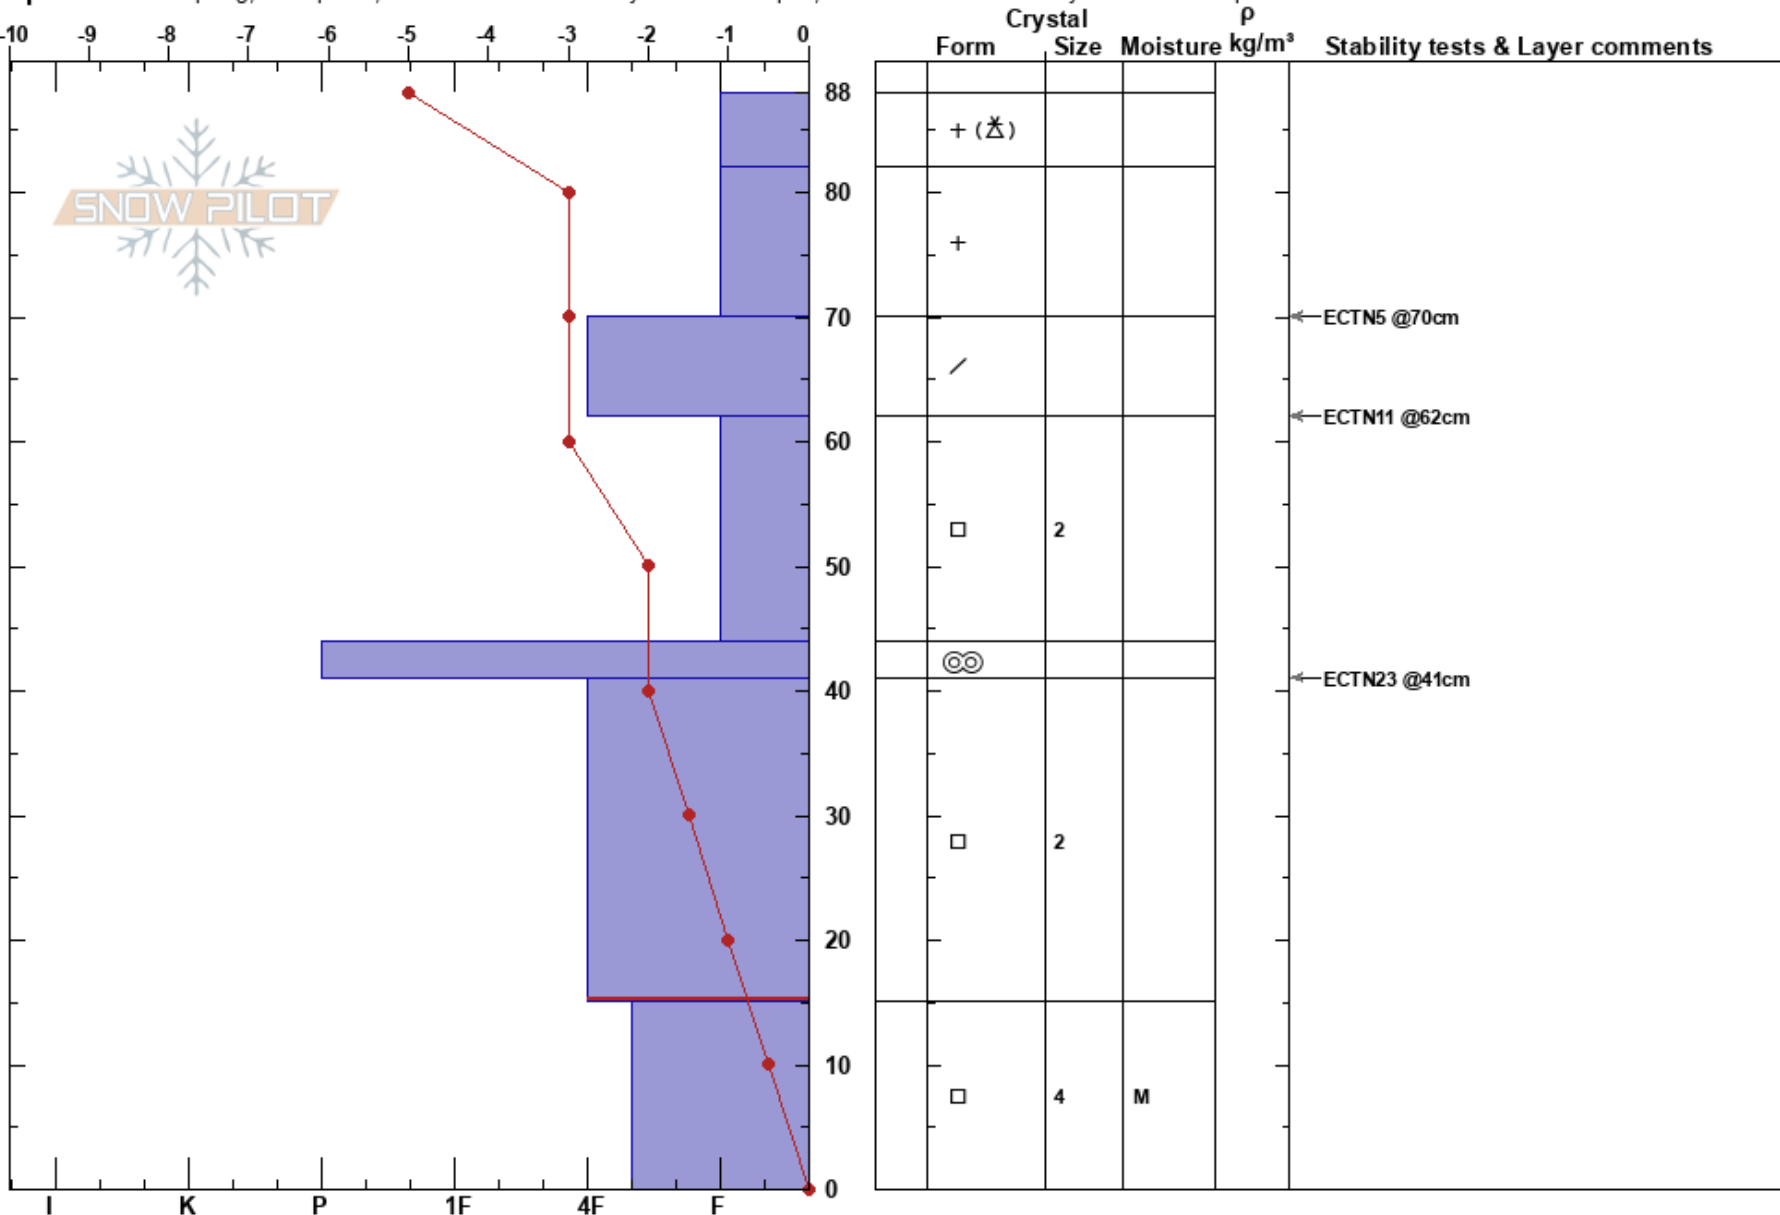

Rattlesnake 12/19/2018  
 Rattlesnake Mtns  
 MT  
 Elevation: 7700 ft  
 Aspect: 120°

Travis Craft  
 12/19/2018 - 11:00am  
 Co-ord: 47.03761N, -113.98822W  
 Slope Angle: 10°  
 Wind Loading: no

Stability: Poor  
 Air Temperature: -5°C  
 Sky Cover: BKN  
 Precipitation: NO  
 Wind: N Moderate

HS:88  
 PS:60 41-15cm:Problematic layer

Specifics: Collapsing, widespread; Recent avalanche activity on similar slopes; Recent avalanche activity on different slopes

Notes: Buried surface hoar was not present in this pit  
 but on a wind loaded same aspect we were able to remotley trigger an avalanche D2 R2