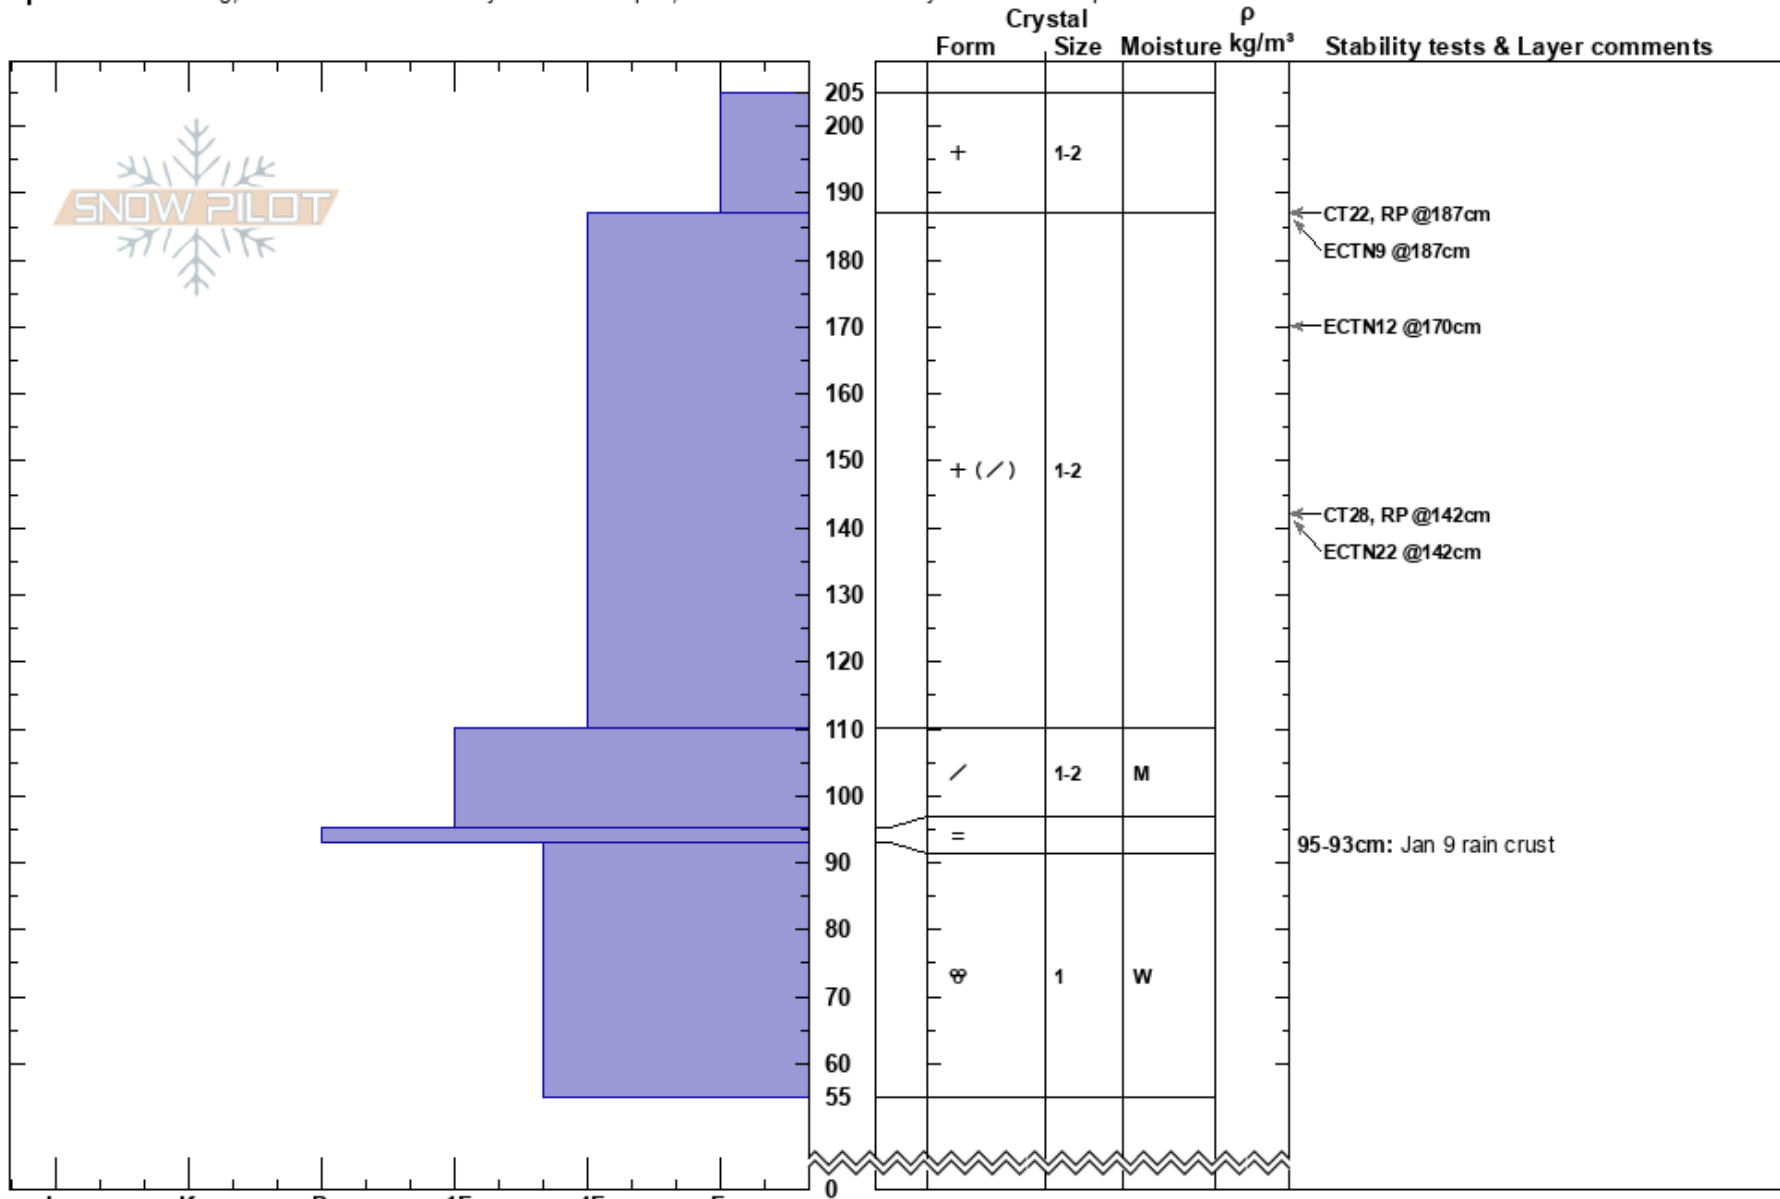

Negro Canyon  
 Central Sierra  
 CA  
**Elevation:** 7170 ft  
**Aspect:** 87°

Brandon Schwartz  
 01/11/2017 - 1:30pm  
**Co-ord:** 39.34429N, -120.29299W  
**Slope Angle:** 15°  
**Wind Loading:** yes

**Stability:**  
**Air Temperature:** HS:205  
**Sky Cover:** BKN  
**Precipitation:** S1  
**Wind:** SW Moderate  
**PF:**60 95-93cm: Jan 9 rain crust

**Specifics:** Cracking; Recent avalanche activity on similar slopes; Recent avalanche activity on different slopes

**Notes:** Pit dug in open near treeline terrain on low angle ridge between two avalanche paths. No signs of instability observed around Jan 9 rain crust.