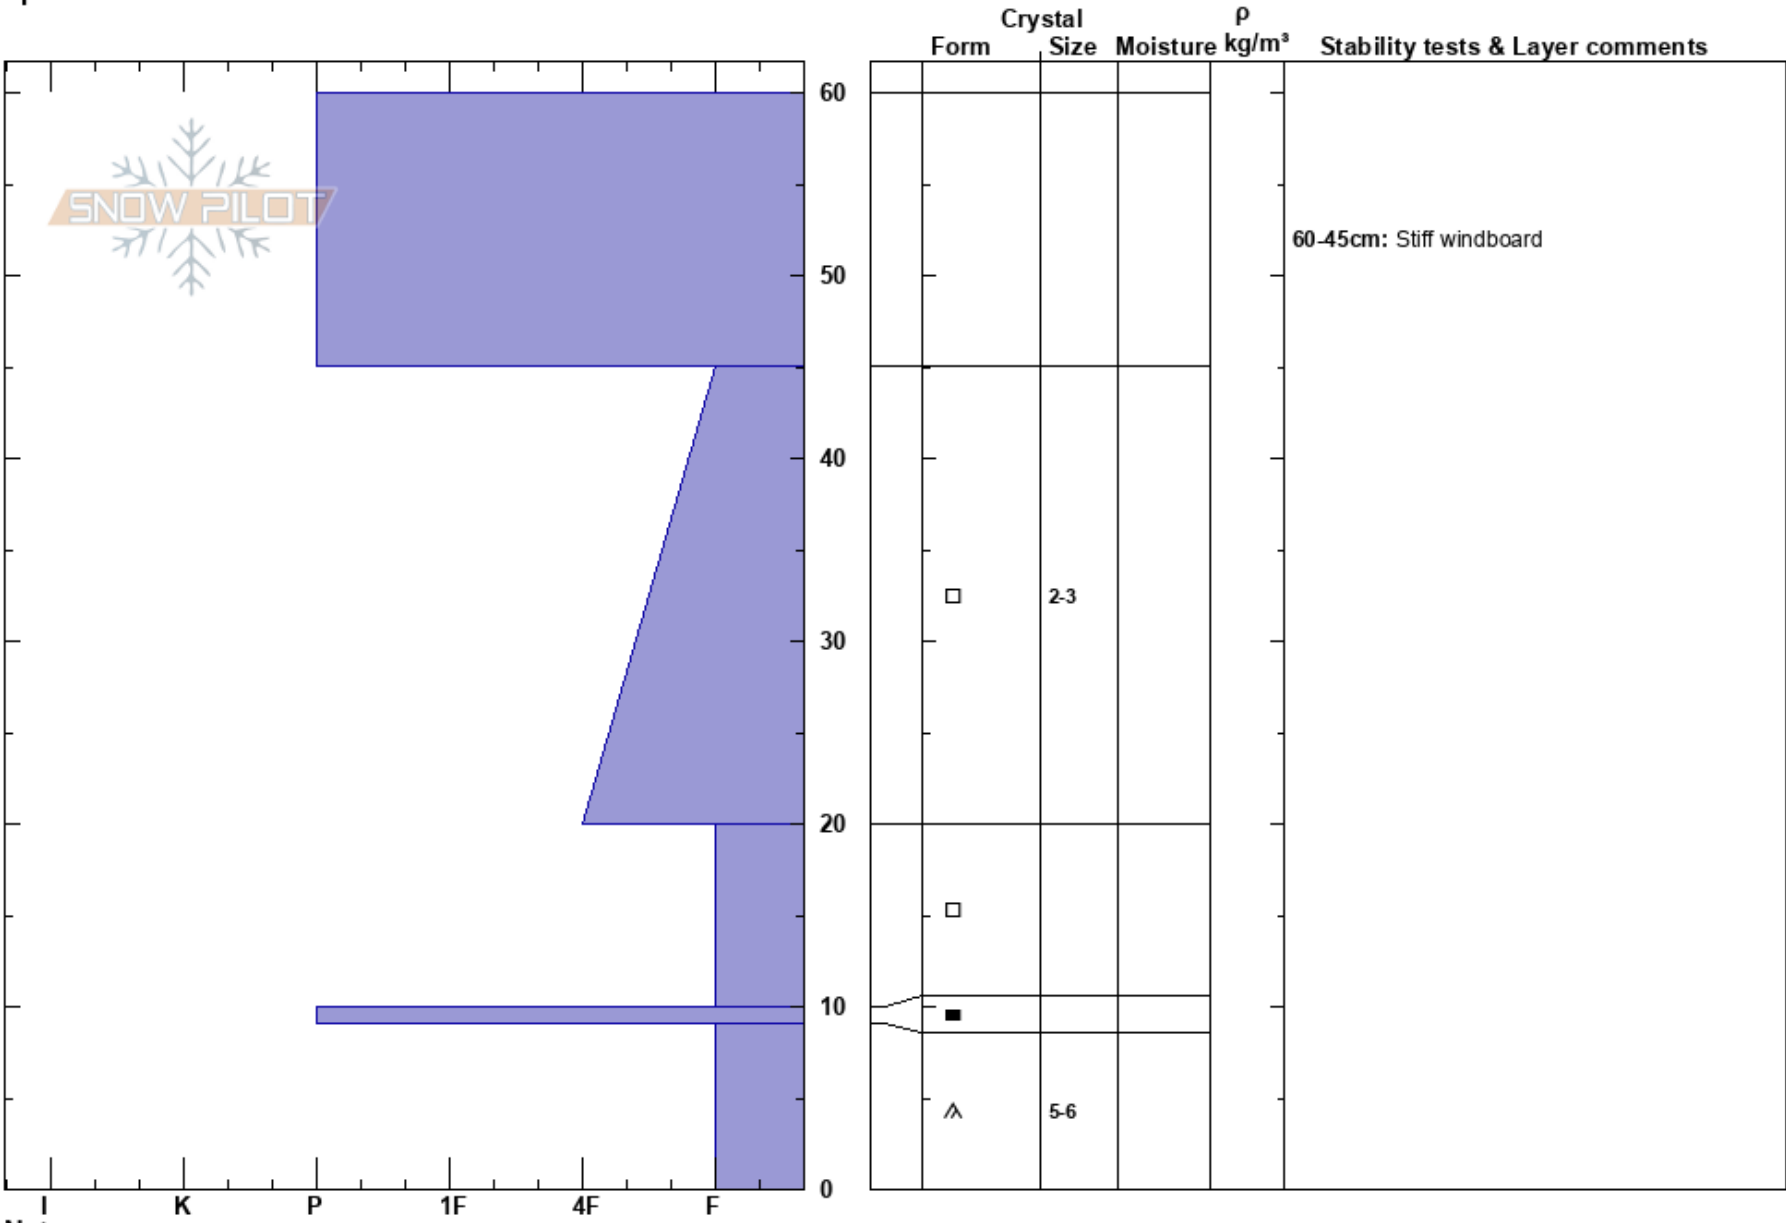

20181218 Chalk Creek
 Uinta Range
 UT
 Elevation: 3100 m
 Aspect: 315°
 Specifics:

Justin Lozier
 12/18/2018 - 2:00pm
 Co-ord: 40.83120N, -111.10618W
 Slope Angle: 30°
 Wind Loading: previous

Stability:
 Air Temperature: -5°C
 Sky Cover: SCT
 Precipitation: NO
 Wind: SW Light Breeze

HS:60
 PS: 5
 60-45cm: Stiff windboard

Notes: