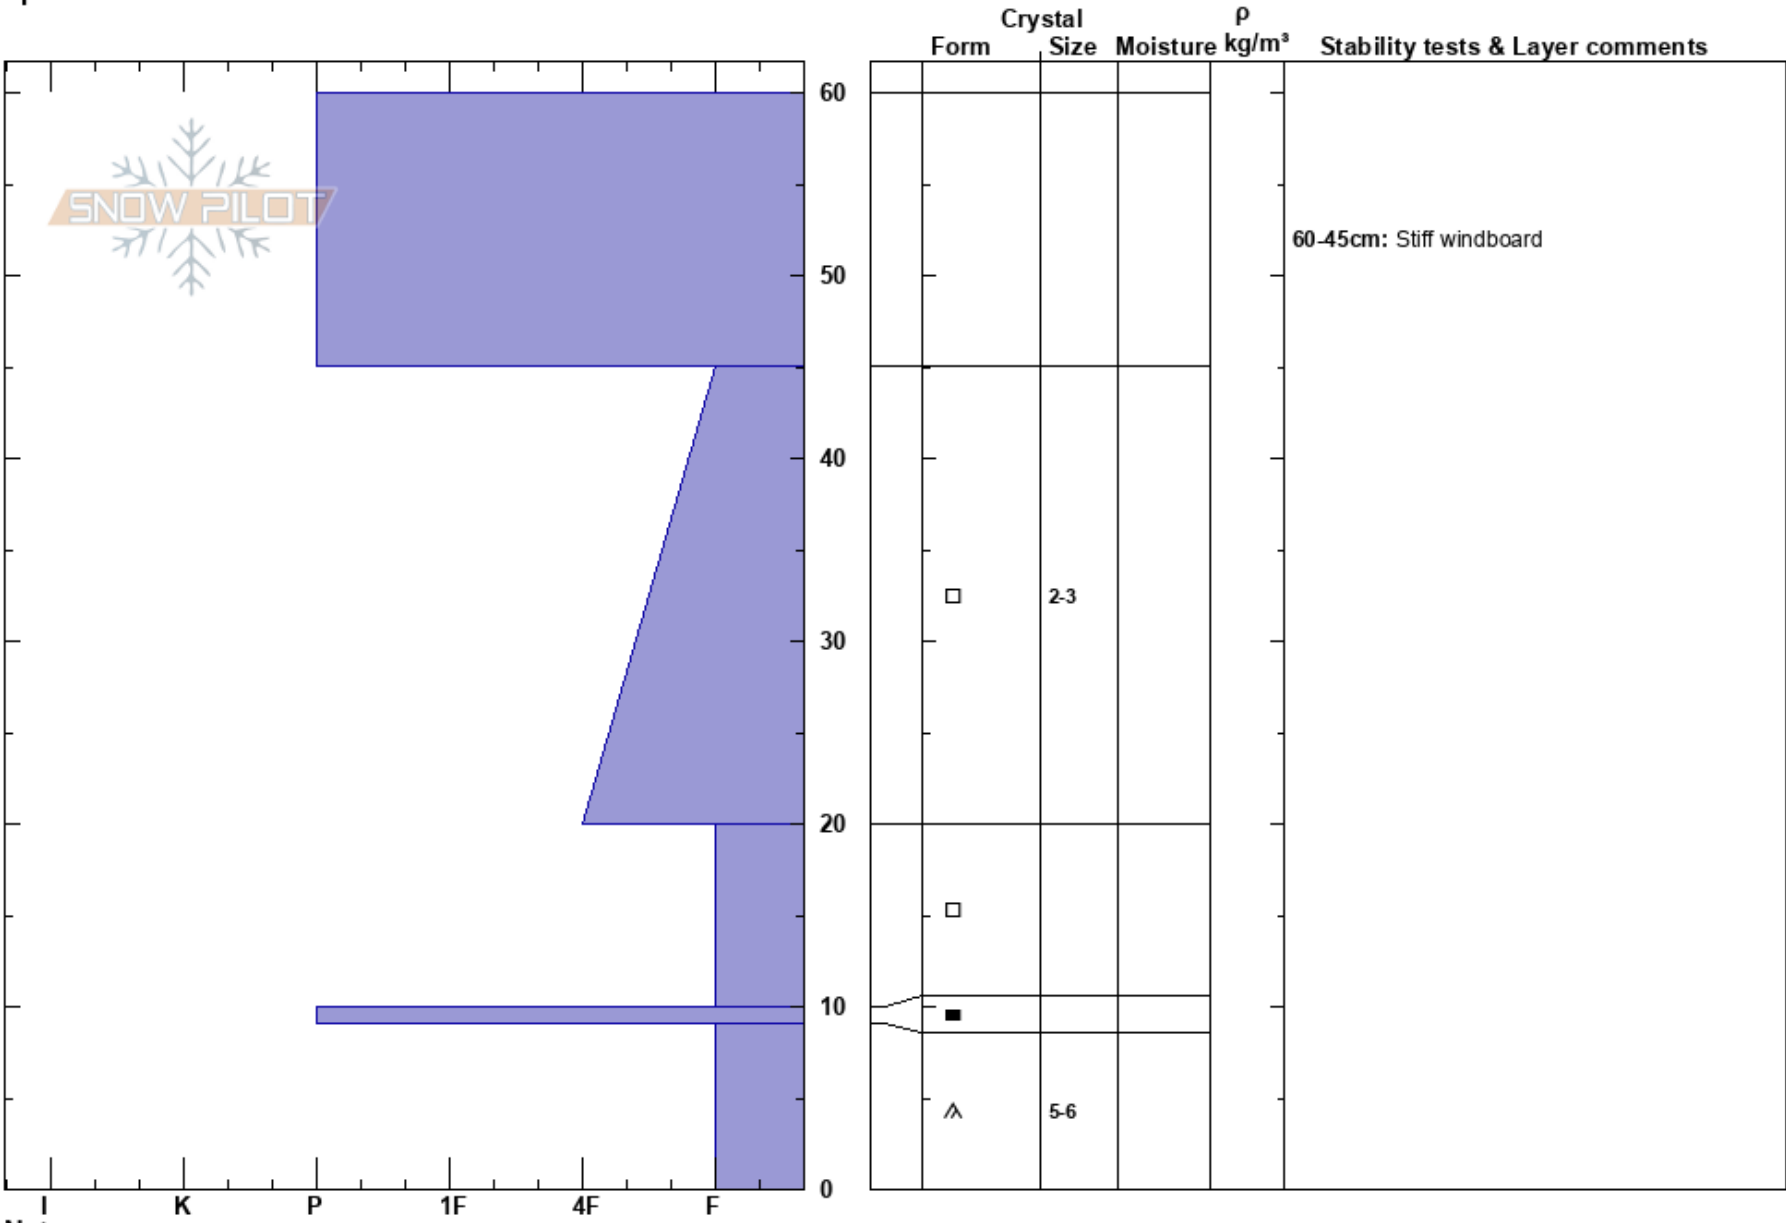

20181218 Chalk Creek  
 Uinta Range  
 UT  
 Elevation: 3100 m  
 Aspect: 315°  
 Specifics:

Justin Lozier  
 12/18/2018 - 2:00pm  
 Co-ord: 40.83120N, -111.10618W  
 Slope Angle: 30°  
 Wind Loading: previous

Stability:  
 Air Temperature: -5°C  
 Sky Cover: SCT  
 Precipitation: NO  
 Wind: SW Light Breeze

HS:60  
 PS: 5  
 60-45cm: Stiff windboard

Notes: