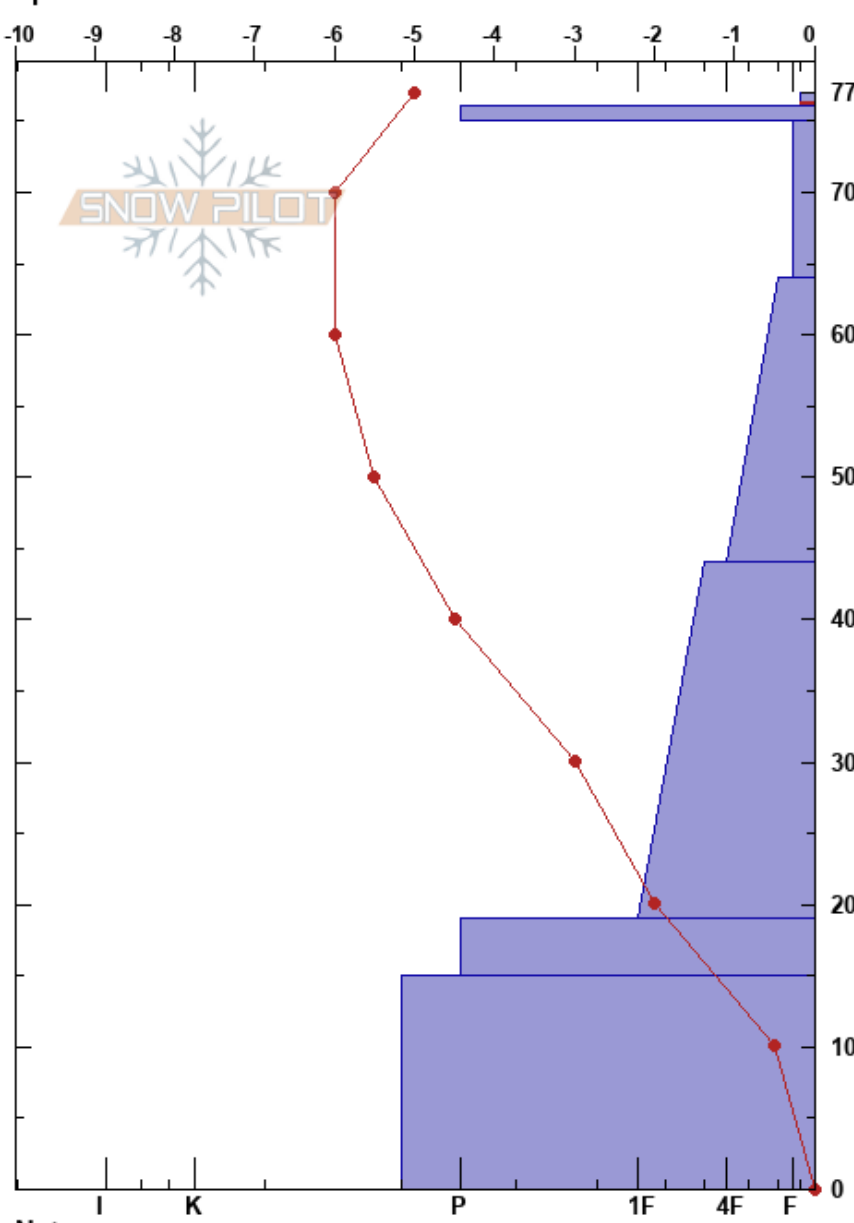

Indy Basin
 Elk Mountains
 CO
 Elevation: 11800 ft
 Aspect: 160°
 Specifics:

Zach Kinler
 12/18/2018 - 11:08am
 Co-ord:
 Slope Angle:
 Wind Loading: no

Stability:
 Air Temperature: -6.5°C
 Sky Cover: BKN
 Precipitation: NO
 Wind: W Light Breeze

HS:77
 PS: 5
 77-76cm: Problematic layer

Form	Crystal		Moisture	ρ kg/m ³	Stability tests & Layer comments
	Size				
∅ (V)	1-2		D		
⊙⊙					
⊖	1-2		D		
⊖	1-2				
⊖	1-2				
⊙⊙					
∅ (⊖)			D-M		

Notes:

ECTX