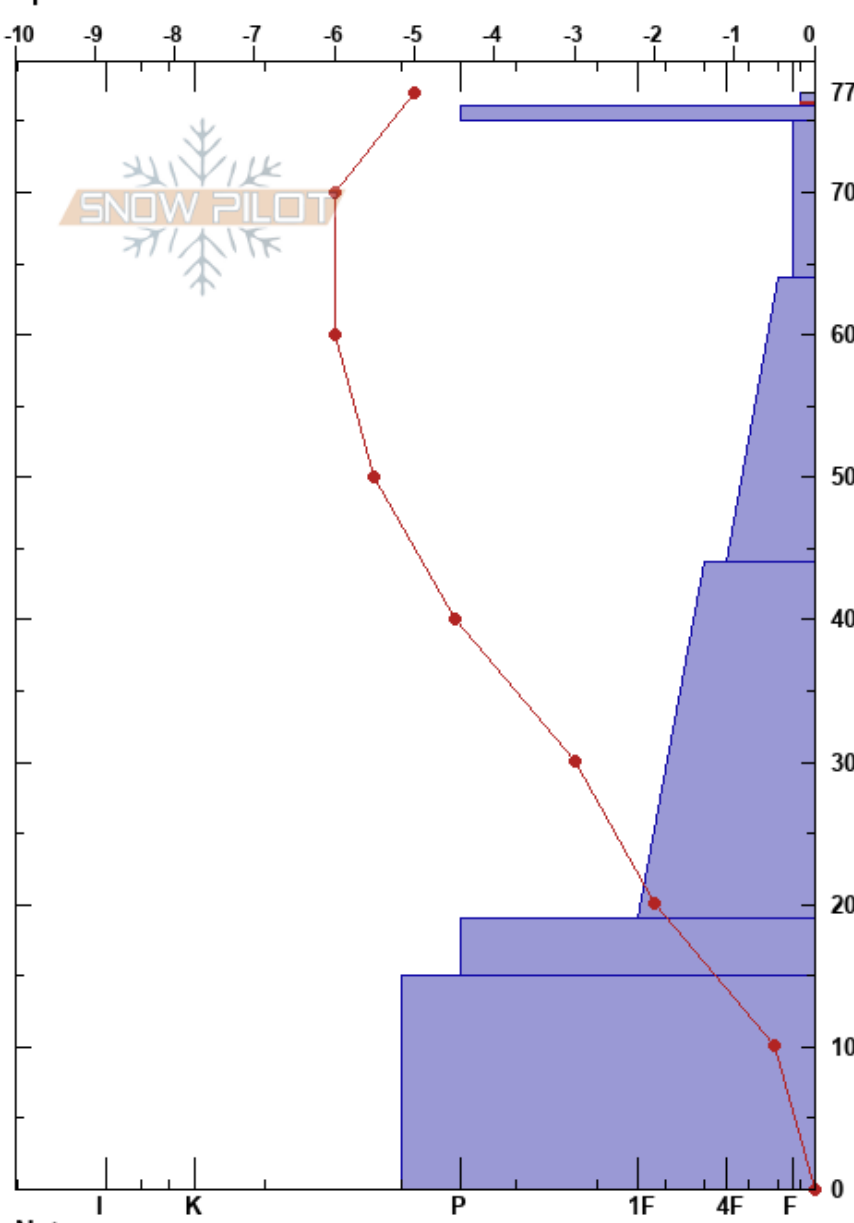

Indy Basin  
 Elk Mountains  
 CO  
 Elevation: 11800 ft  
 Aspect: 160°  
 Specifics:

Zach Kinler  
 12/18/2018 - 11:08am  
 Co-ord:  
 Slope Angle:  
 Wind Loading: no

Stability:  
 Air Temperature: -6.5°C  
 Sky Cover: BKN  
 Precipitation: NO  
 Wind: W Light Breeze

HS:77  
 PS: 5  
 77-76cm: Problematic layer

Form	Crystal		$\rho$ kg/m <sup>3</sup>	Stability tests & Layer comments
	Size	Moisture		
∅ (V)	1-2	D		
⊙⊙				
⊖	1-2	D		
⊖	1-2			
⊖	1-2			
⊙⊙				
∅ (⊖)		D-M		