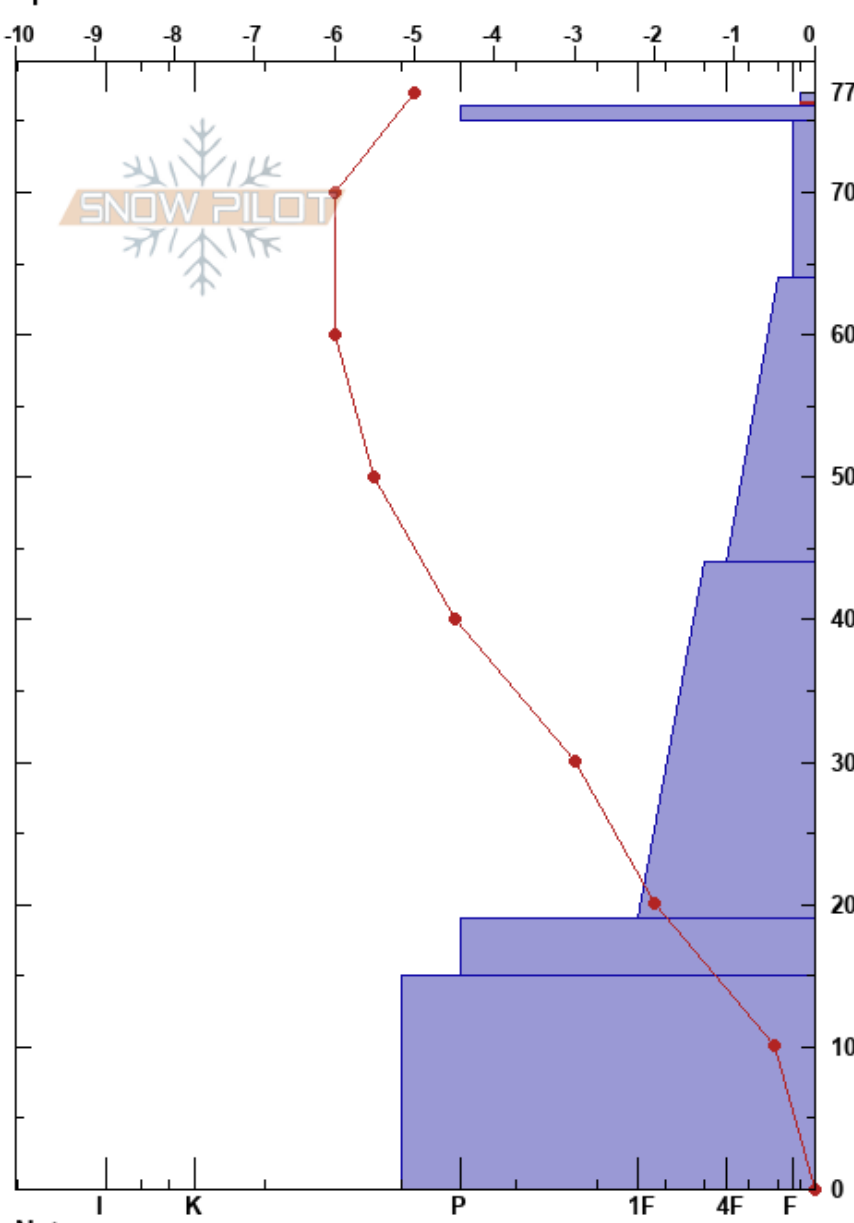

Indy Basin
 Elk Mountains
 CO
 Elevation: 11800 ft
 Aspect: 160°
 Specifics:

Zach Kinler
 12/18/2018 - 11:08am
 Co-ord:
 Slope Angle:
 Wind Loading: no

Stability:
 Air Temperature: -6.5°C
 Sky Cover: BKN
 Precipitation: NO
 Wind: W Light Breeze

HS:77
 PS: 5
 77-76cm: Problematic layer

| Form | Crystal | | ρ kg/m ³ | Stability tests & Layer comments |
|-------|---------|----------|-----------------------------|----------------------------------|
| | Size | Moisture | | |
| ∅ (V) | 1-2 | D | | |
| ⊙⊙ | | | | |
| ⊖ | 1-2 | D | | |
| ⊖ | 1-2 | | | |
| ⊖ | 1-2 | | | |
| ⊙⊙ | | | | |
| ∅ (⊖) | | D-M | | |