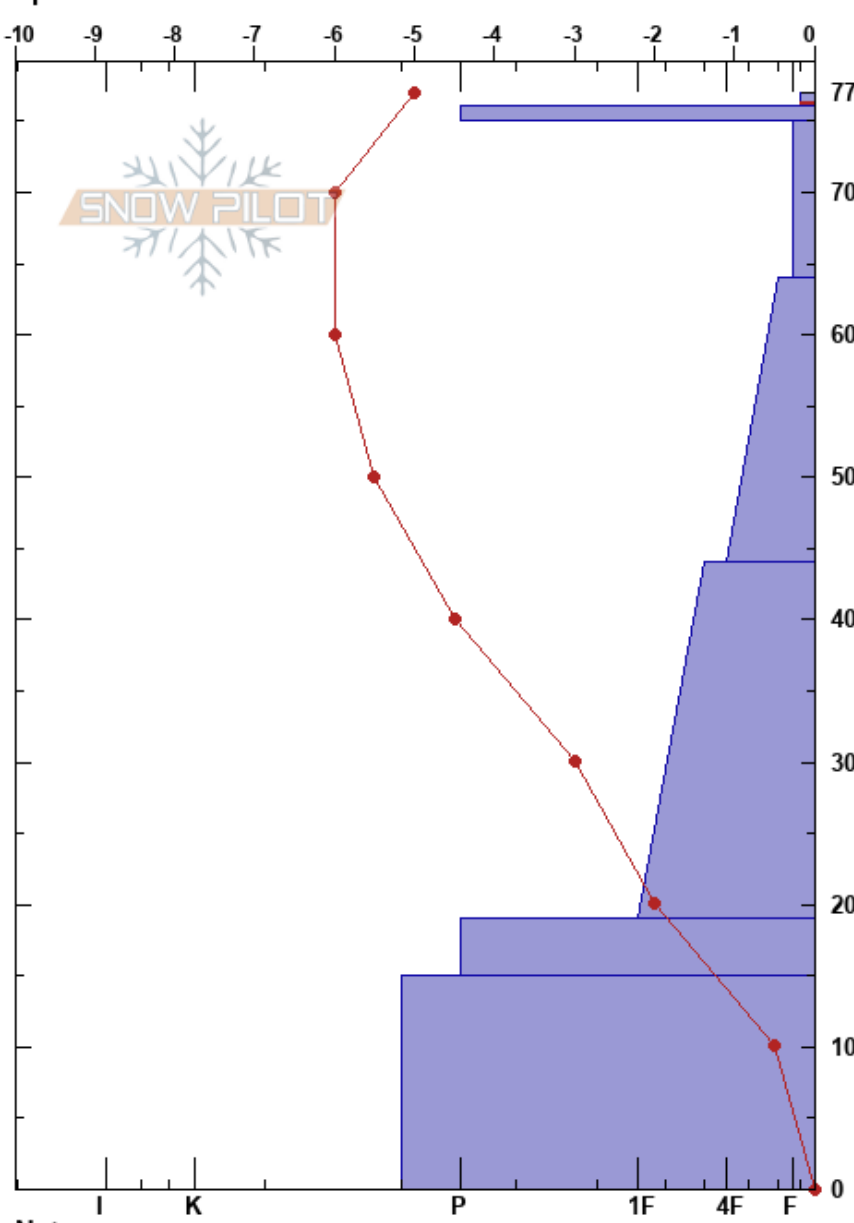

Indy Basin
 Elk Mountains
 CO
 Elevation: 11800 ft
 Aspect: 160°
 Specifics:

Zach Kinler
 12/18/2018 - 11:08am
 Co-ord:
 Slope Angle:
 Wind Loading: no

Stability:
 Air Temperature: -6.5°C
 Sky Cover: BKN
 Precipitation: NO
 Wind: W Light Breeze

HS:77
 PS: 5
 77-76cm: Problematic layer

Form	Crystal		ρ kg/m ³	Stability tests & Layer comments
	Size	Moisture		
∅ (V)	1-2	D		
⊙⊙				
⊖	1-2	D		
⊖	1-2			
⊖	1-2			
⊙⊙				
∅ (⊖)		D-M		

ECTX

Notes: