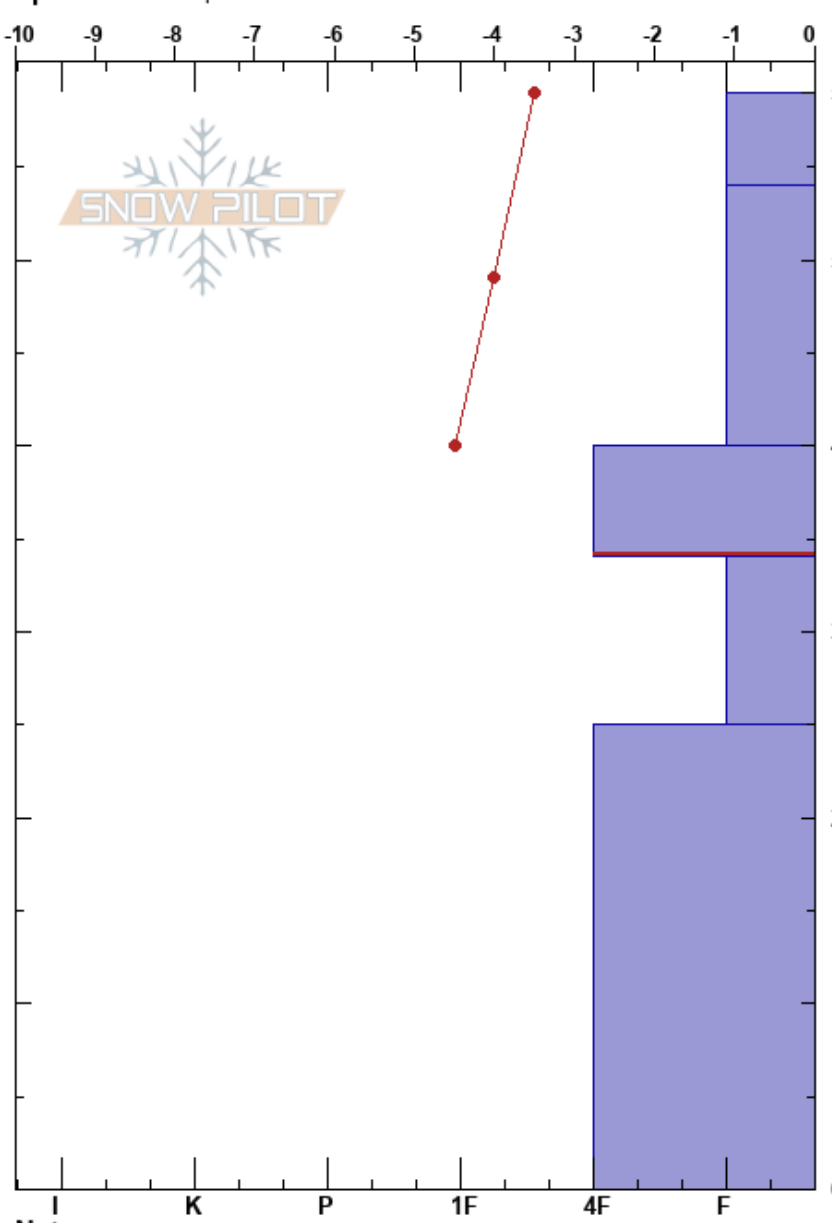

West Angle 1 / Togwote
 Teton Range
 WY
 Elevation: 8986 ft
 Aspect: SW
 Specifics: Poor pit location

Matt Broadbent
 12/18/2018 - 12:47pm
 Co-ord:
 Slope Angle: 15°
 Wind Loading: no

Stability:
 Air Temperature: -3°C
 Sky Cover: OVC
 Precipitation: NO
 Wind: Calm

HS:59
 PF:40 40-34cm:Problematic layer

Form	Crystal		Moisture	ρ kg/m ³	Stability tests & Layer comments
	Size				
□	1				
□	1				
□	0.1				
□	1.5				← ECTN23, BRK @32cm ← PST86/100 (End) @32cm ← CT22, BRK @31cm
□	2				