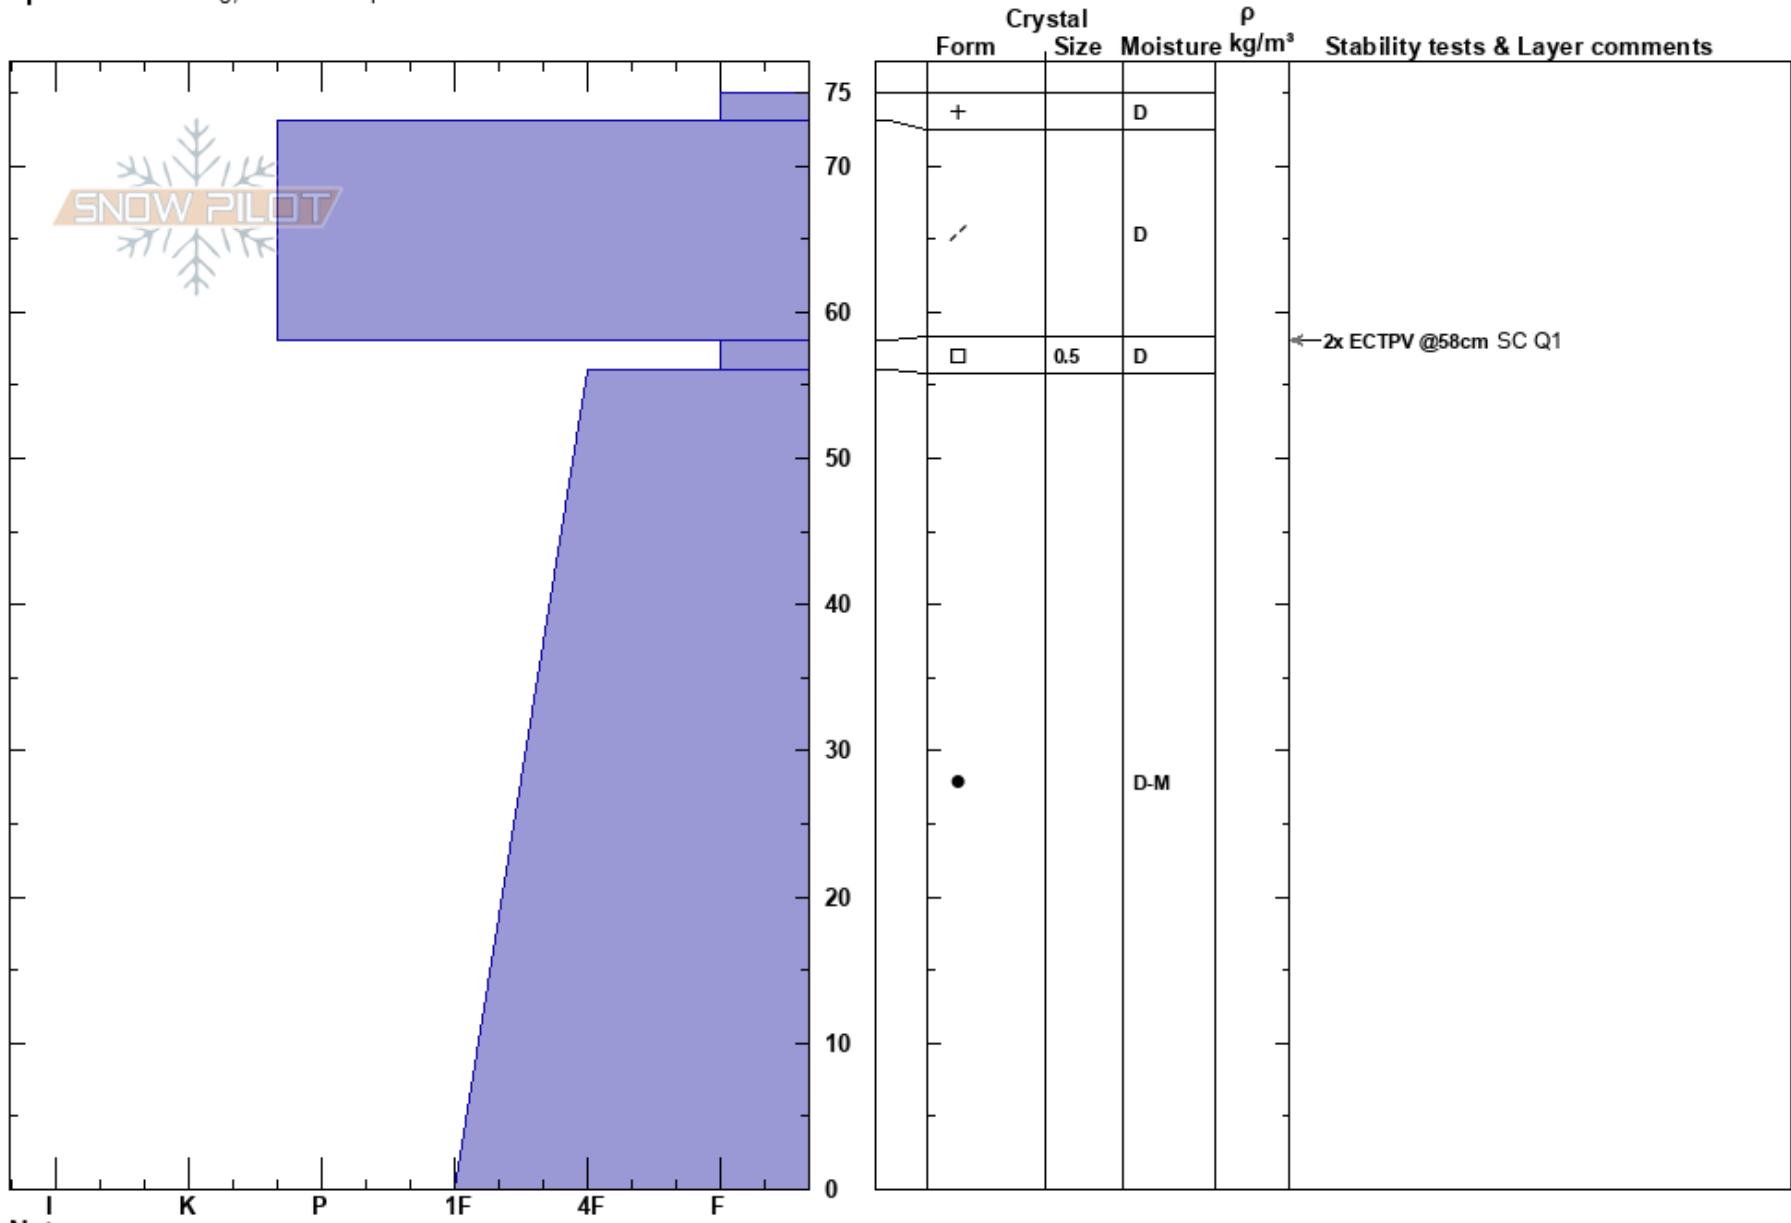

58-56cm: Problematic layer

CA

Co-ord: 38.04452N, -119.22850W

Sky Cover: FEW

Elevation: 9750 ft

Slope Angle: 38°

Precipitation: NO

Aspect: NE

Wind Loading: yes

Wind: Moderate

Specifics: Cracking; We skied slope

Notes: