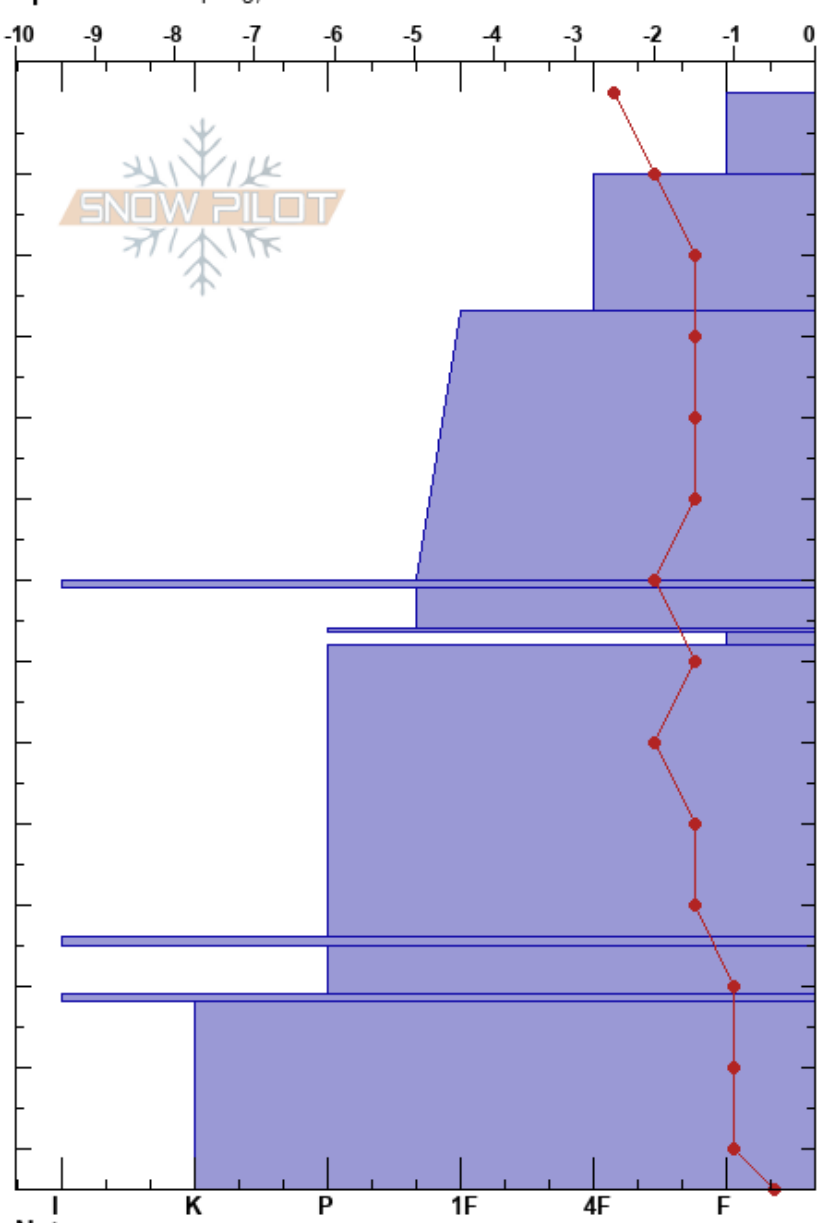

Tumalo - north trees
 Mt Bachelor Area
 OR
 Elevation: 7280 ft
 Aspect: N
 Specifics: Collapsing, localizer

Aaron Hartz
 12/18/2018 - 2:00pm
 Co-ord: 10T 608767W 4873885N
 Slope Angle: 20°
 Wind Loading:

Stability:
 Air Temperature: -3.5°C
 Sky Cover: OVC
 Precipitation: S1
 Wind: W Light Breeze

HS:135
 PF:50
 66.5-68cm: Problematic layer

Form	Crystal Size	Moisture	ρ kg/m ³	Stability tests & Layer comments
+	1-2			
+ (/)	1			
/	1-2			
=				
/	1			
⊙				
∨	4-30			
•	0.5-1			
■				
•	0.5			
■				
•	0.5			

← PST28/100 (End) @67cm
 ← ECTPV @67cm
 ← CT8, SP @67cm
 ← CT2, SP @67cm

Notes: