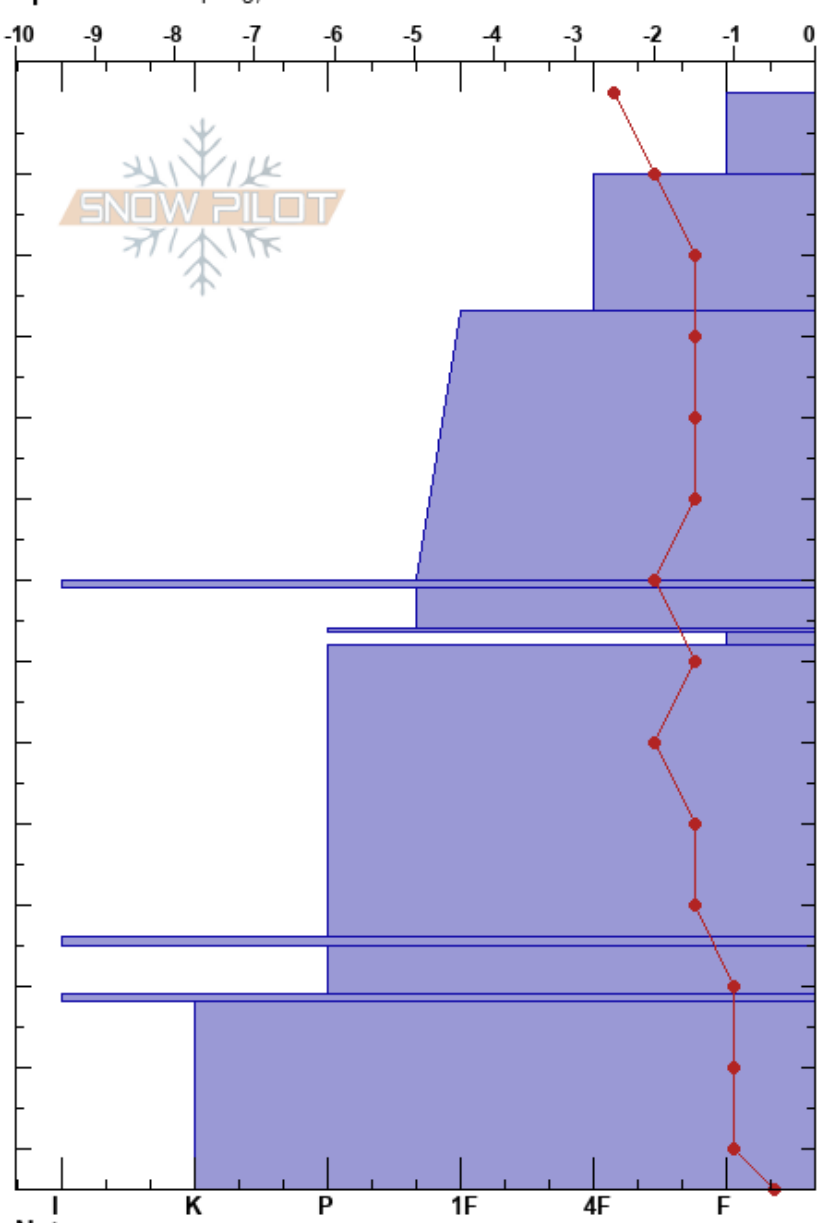

Tumalo - north trees
 Mt Bachelor Area
 OR
 Elevation: 7280 ft
 Aspect: N
 Specifics: Collapsing, localizer

Aaron Hartz
 12/18/2018 - 2:00pm
 Co-ord: 10T 608767W 4873885N
 Slope Angle: 20°
 Wind Loading:

Stability:
 Air Temperature: -3.5°C
 Sky Cover: OVC
 Precipitation: S1
 Wind: W Light Breeze

HS:135
 PF:50
 66.5-68cm: Problematic layer

Form	Crystal Size	Moisture	ρ kg/m ³	Stability tests & Layer comments
+	1-2			
+ (/)	1			
/	1-2			
=				
/	1			
⊙				
∨	4-30			
•	0.5-1			
■				
•	0.5			
■				
•	0.5			

PST28/100 (End) @67cm
 ECTPV @67cm
 CT8, SP @67cm
 CT2, SP @67cm

Notes: