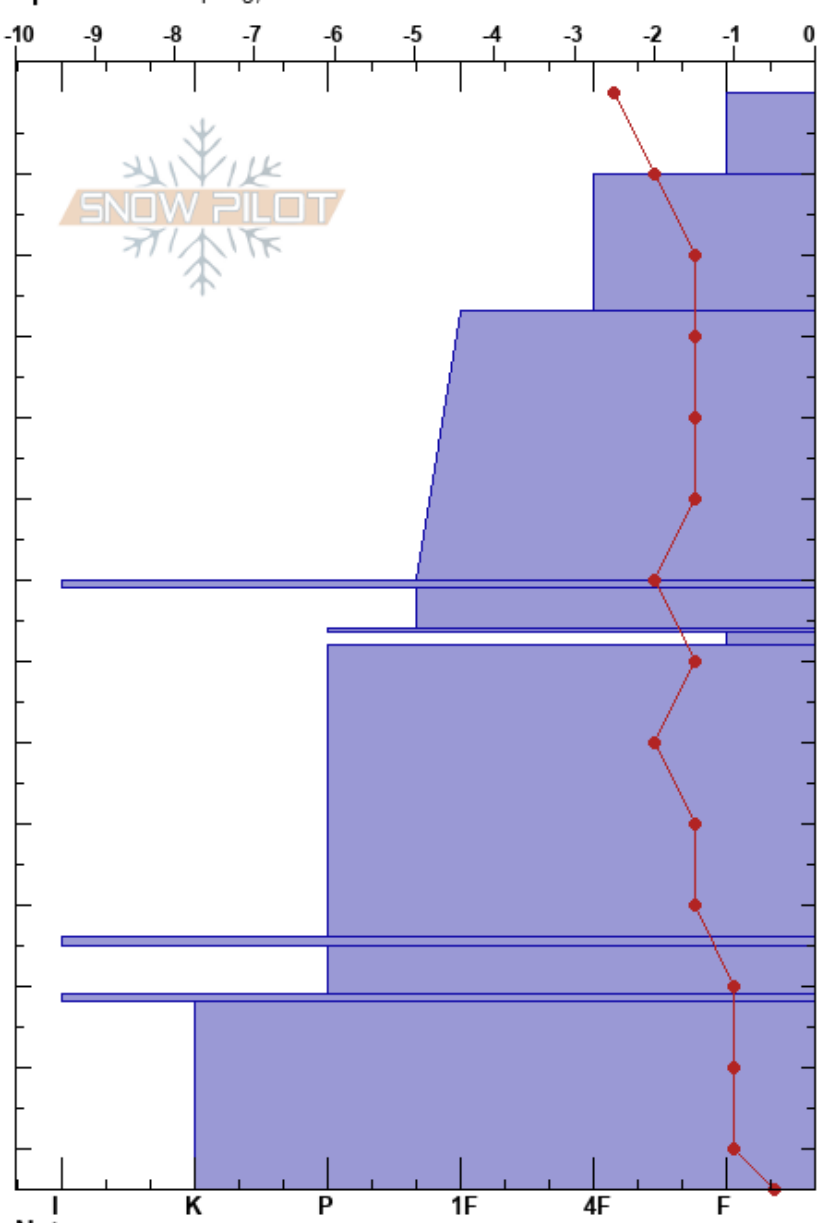

Tumalo - north trees  
 Mt Bachelor Area  
 OR  
 Elevation: 7280 ft  
 Aspect: N  
 Specifics: Collapsing, localizer

Aaron Hartz  
 12/18/2018 - 2:00pm  
 Co-ord: 10T 608767W 4873885N  
 Slope Angle: 20°  
 Wind Loading:

Stability:  
 Air Temperature: -3.5°C  
 Sky Cover: OVC  
 Precipitation: S1  
 Wind: W Light Breeze

HS:135  
 PF:50  
 66.5-68cm: Problematic layer

Form	Crystal Size	Moisture	$\rho$ kg/m <sup>3</sup>	Stability tests & Layer comments
+	1-2			
+ ( / )	1			
/	1-2			
=				
/	1			
⊙				
∨	4-30			
•	0.5-1			
■				
•	0.5			
■				
•	0.5			

PST28/100 (End) @67cm  
 ECTPV @67cm  
 CT8, SP @67cm  
 CT2, SP @67cm

Notes: