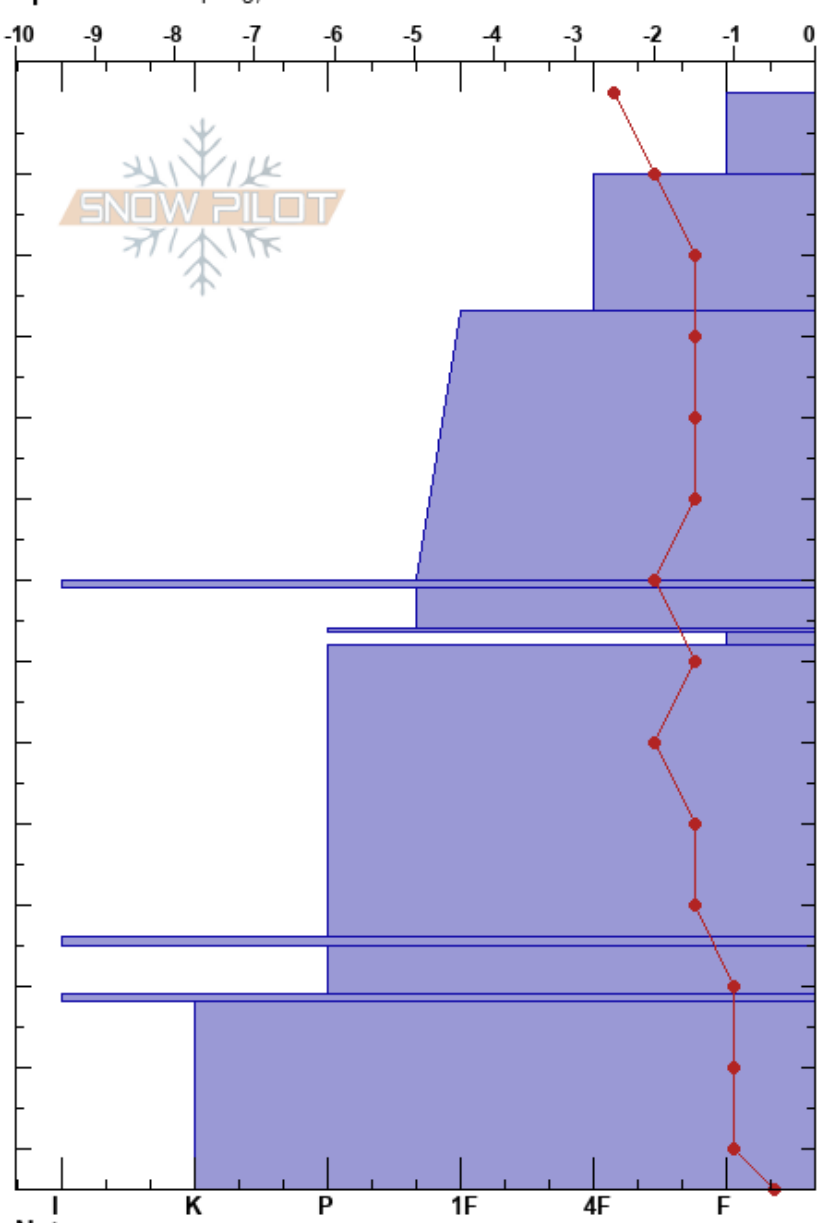

Tumalo - north trees
 Mt Bachelor Area
 OR
 Elevation: 7280 ft
 Aspect: N
 Specifics: Collapsing, localizer

Aaron Hartz
 12/18/2018 - 2:00pm
 Co-ord: 10T 608767W 4873885N
 Slope Angle: 20°
 Wind Loading:

Stability:
 Air Temperature: -3.5°C
 Sky Cover: OVC
 Precipitation: S1
 Wind: W Light Breeze

HS:135
 PF:50
 66.5-68cm: Problematic layer

Form	Crystal		Moisture	ρ kg/m ³	Stability tests & Layer comments
	Size				
+	1-2				
+ (/)	1				
/	1-2				
=					
/	1				
⊙					
∨	4-30				
•	0.5-1				
■					
•	0.5				
■					
•	0.5				

PST28/100 (End) @67cm
 ECTPV @67cm
 CT8, SP @67cm
 CT2, SP @67cm

Notes: