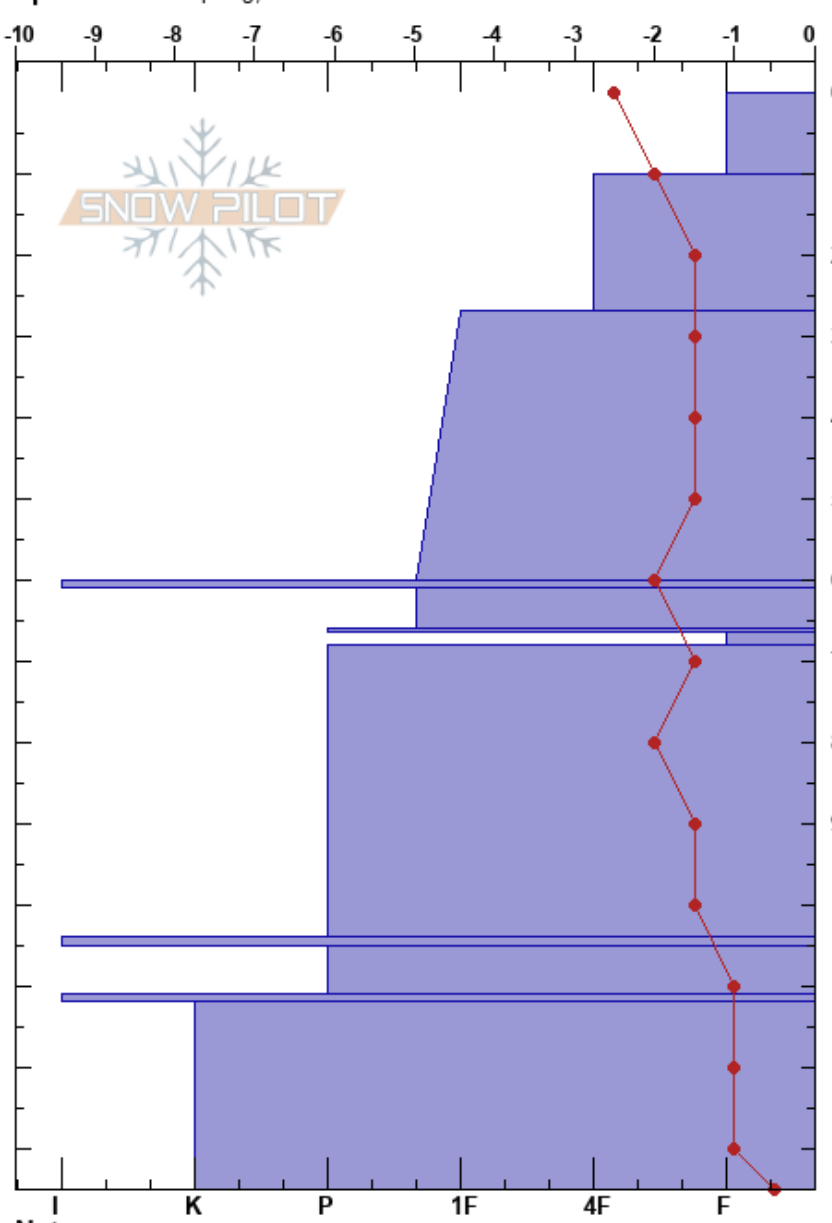

Tumalo - north trees
 Mt Bachelor Area
 OR
 Elevation: 7280 ft
 Aspect: N
 Specifics: Collapsing, localizer

Aaron Hartz
 12/18/2018 - 2:00pm
 Co-ord: 10T 608767W 4873885N
 Slope Angle: 20°
 Wind Loading:

Stability:
 Air Temperature: -3.5°C
 Sky Cover: OVC
 Precipitation: S1
 Wind: W Light Breeze

HS:135
 PF:50
 66.5-68cm: Problematic layer

Form	Crystal		Moisture	ρ kg/m³	Stability tests & Layer comments
	Size				
+	1-2				
+ (/)	1				
/	1-2				
=					
/	1				
⊙					
∨	4-30				
•	0.5-1				
■					
•	0.5				
■					
•	0.5				

PST28/100 (End) @67cm
 ECTPV @67cm
 CT8, SP @67cm
 CT2, SP @67cm

Notes: