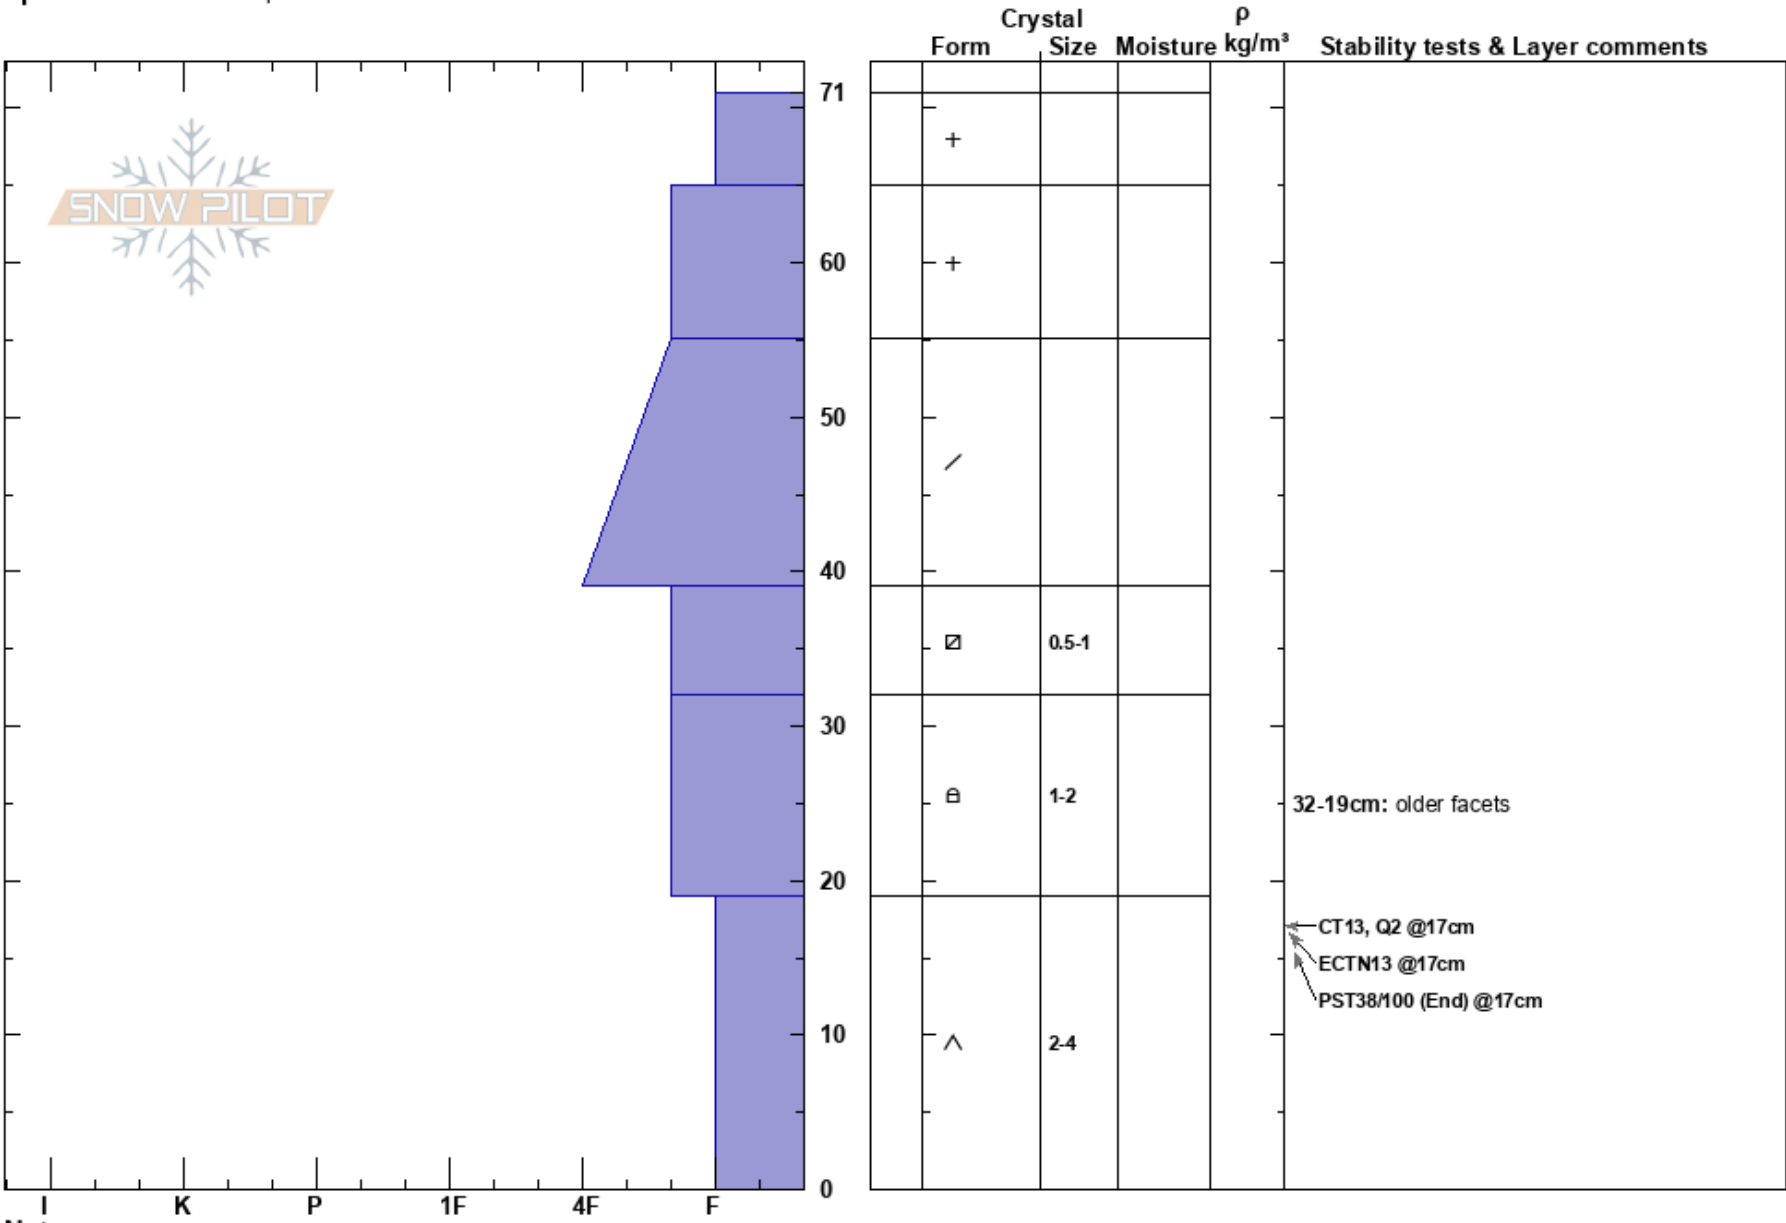

Trapper Creek Snowpit  
 Lionhead Range  
 MT  
 Elevation: 9000 ft  
 Aspect: 138°  
 Specifics: We skied slope

Eric Knoff  
 01/10/2017 - 12:00pm  
 Co-ord:  
 Slope Angle: 26°  
 Wind Loading:

Stability: Fair Stable  
 Air Temperature: -5°C  
 Sky Cover: OVC  
 Precipitation: NO  
 Wind: SW Light Breeze

HS:71  
 PF:71  
 Layer Notes:  
 32-19cm: older facets  
 19-0cm: Problematic layer

Notes: