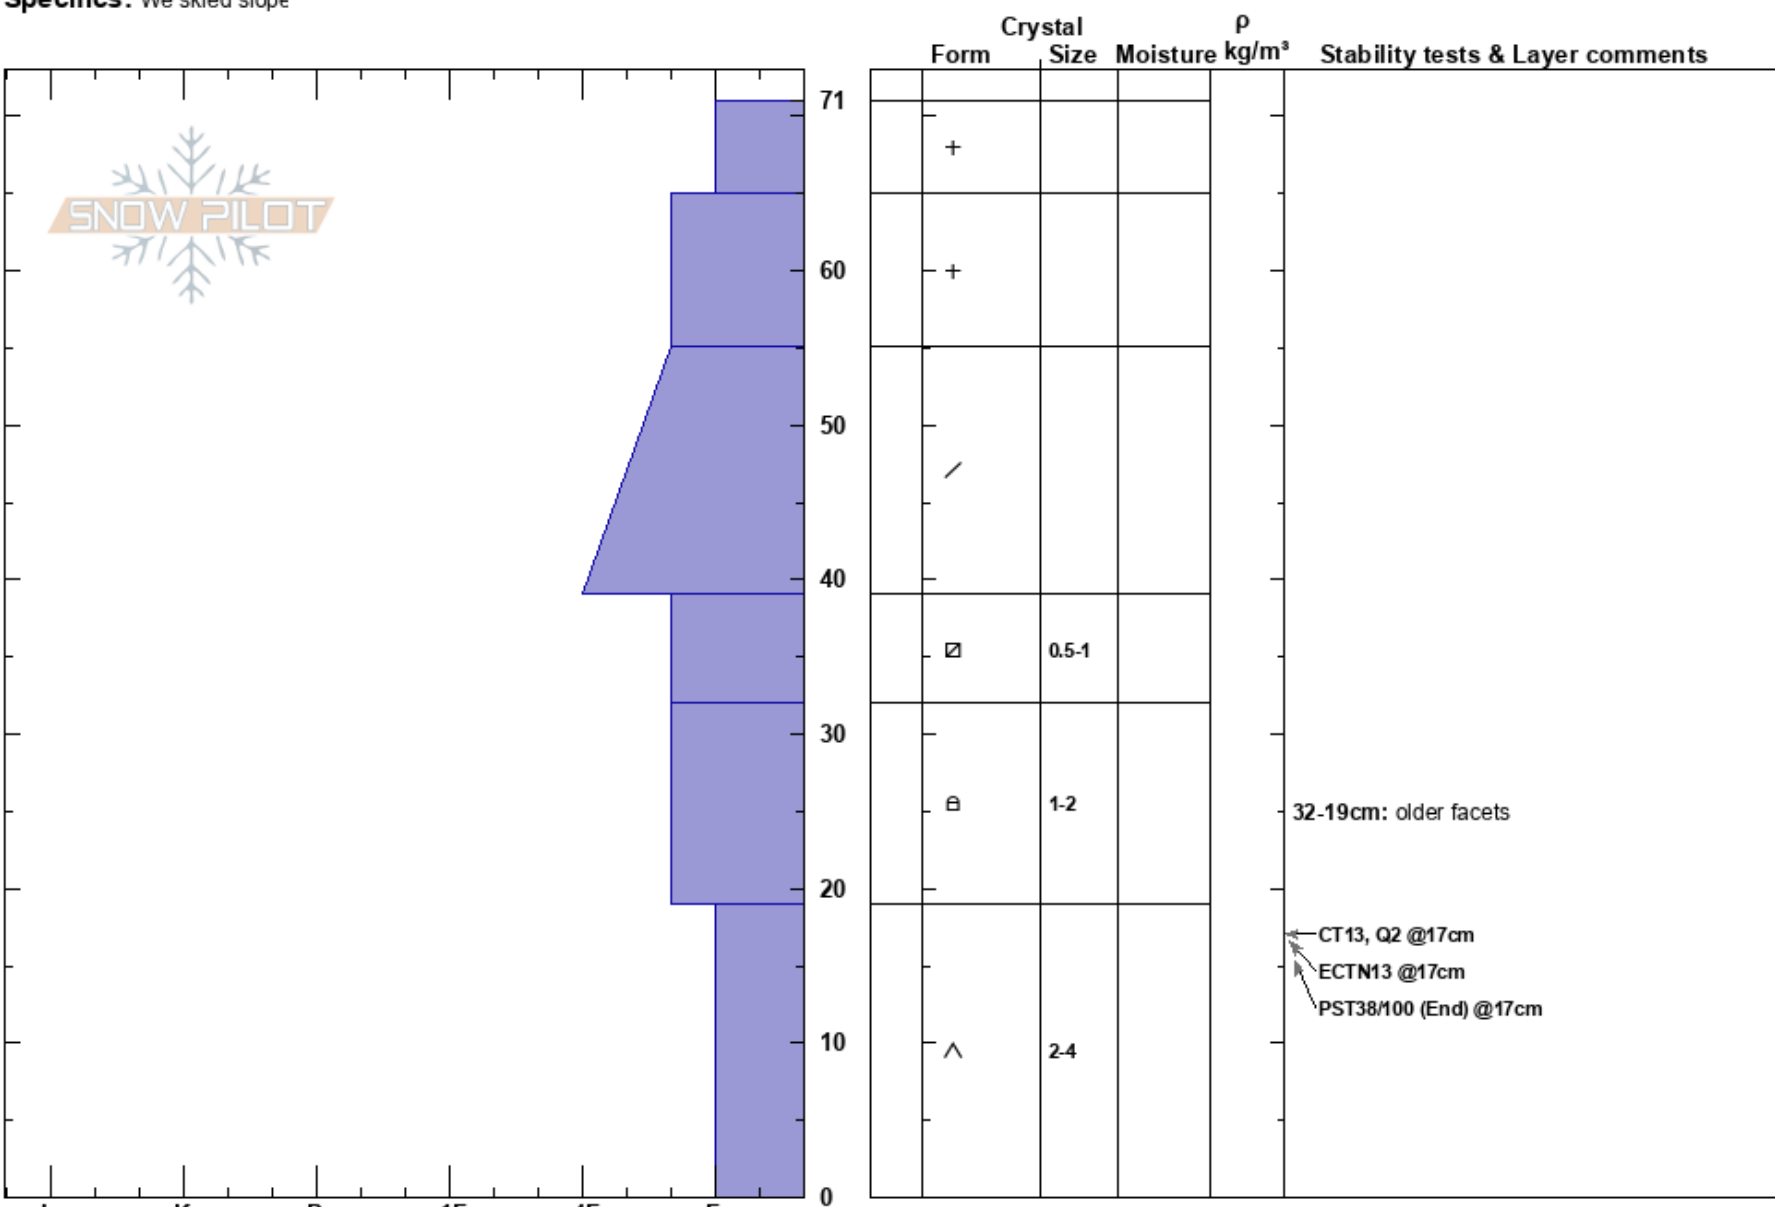

Trapper Creek Snowpit
 Lionhead Range
 MT
 Elevation: 9000 ft
 Aspect: 138°
 Specifics: We skied slope

Eric Knoff
 01/10/2017 - 12:00pm
 Co-ord:
 Slope Angle: 26°
 Wind Loading:

Stability: Fair Stable
 Air Temperature: -5°C
 Sky Cover: OVC
 Precipitation: NO
 Wind: SW Light Breeze

HS:71
 PF:71
 Layer Notes:
 32-19cm: older facets
 19-0cm: Problematic layer

Notes: