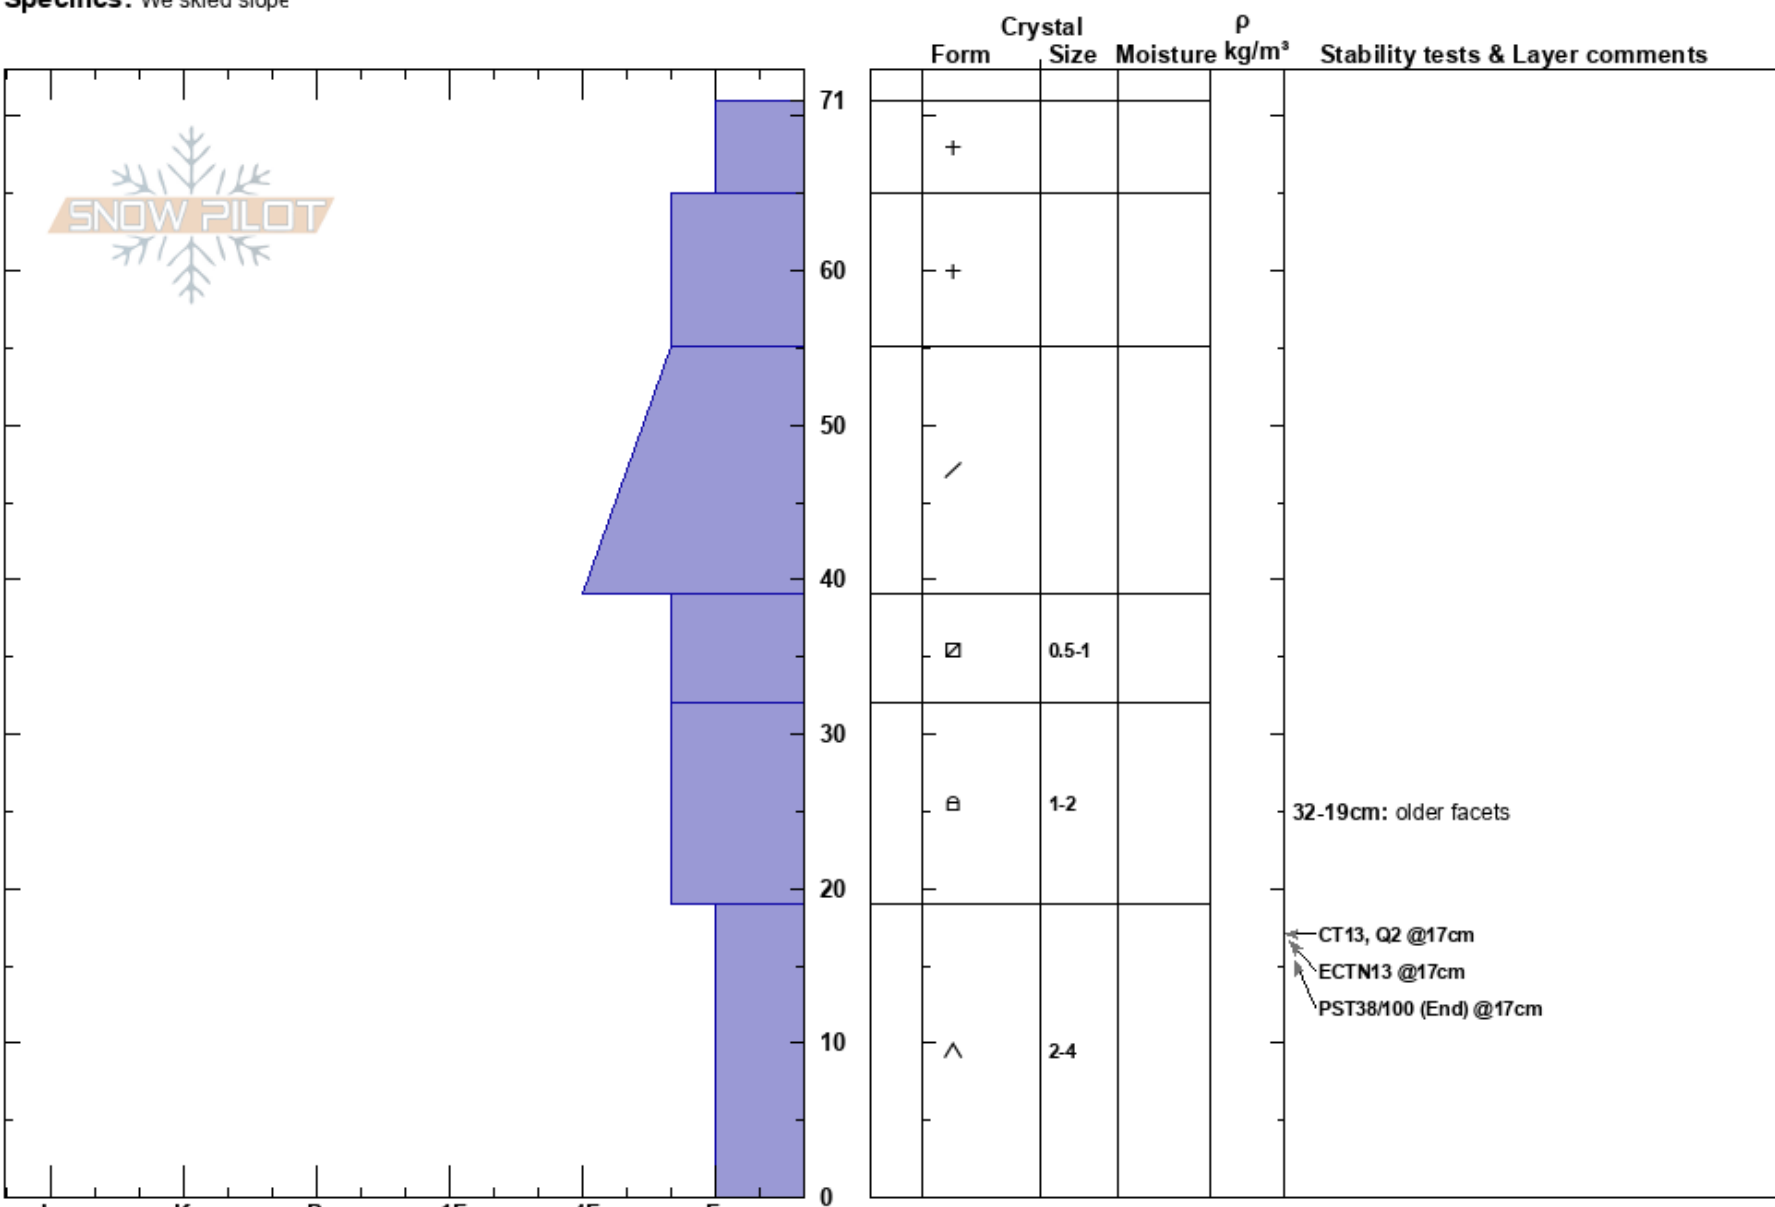

Trapper Creek Snowpit  
 Lionhead Range  
 MT  
 Elevation: 9000 ft  
 Aspect: 138°  
 Specifics: We skied slope

Eric Knoff  
 01/10/2017 - 12:00pm  
 Co-ord:  
 Slope Angle: 26°  
 Wind Loading:

Stability: Fair Stable  
 Air Temperature: -5°C  
 Sky Cover: OVC  
 Precipitation: NO  
 Wind: SW Light Breeze

HS:71  
 PF:71  
 Layer Notes:  
 32-19cm: older facets  
 19-0cm: Problematic layer

Notes: