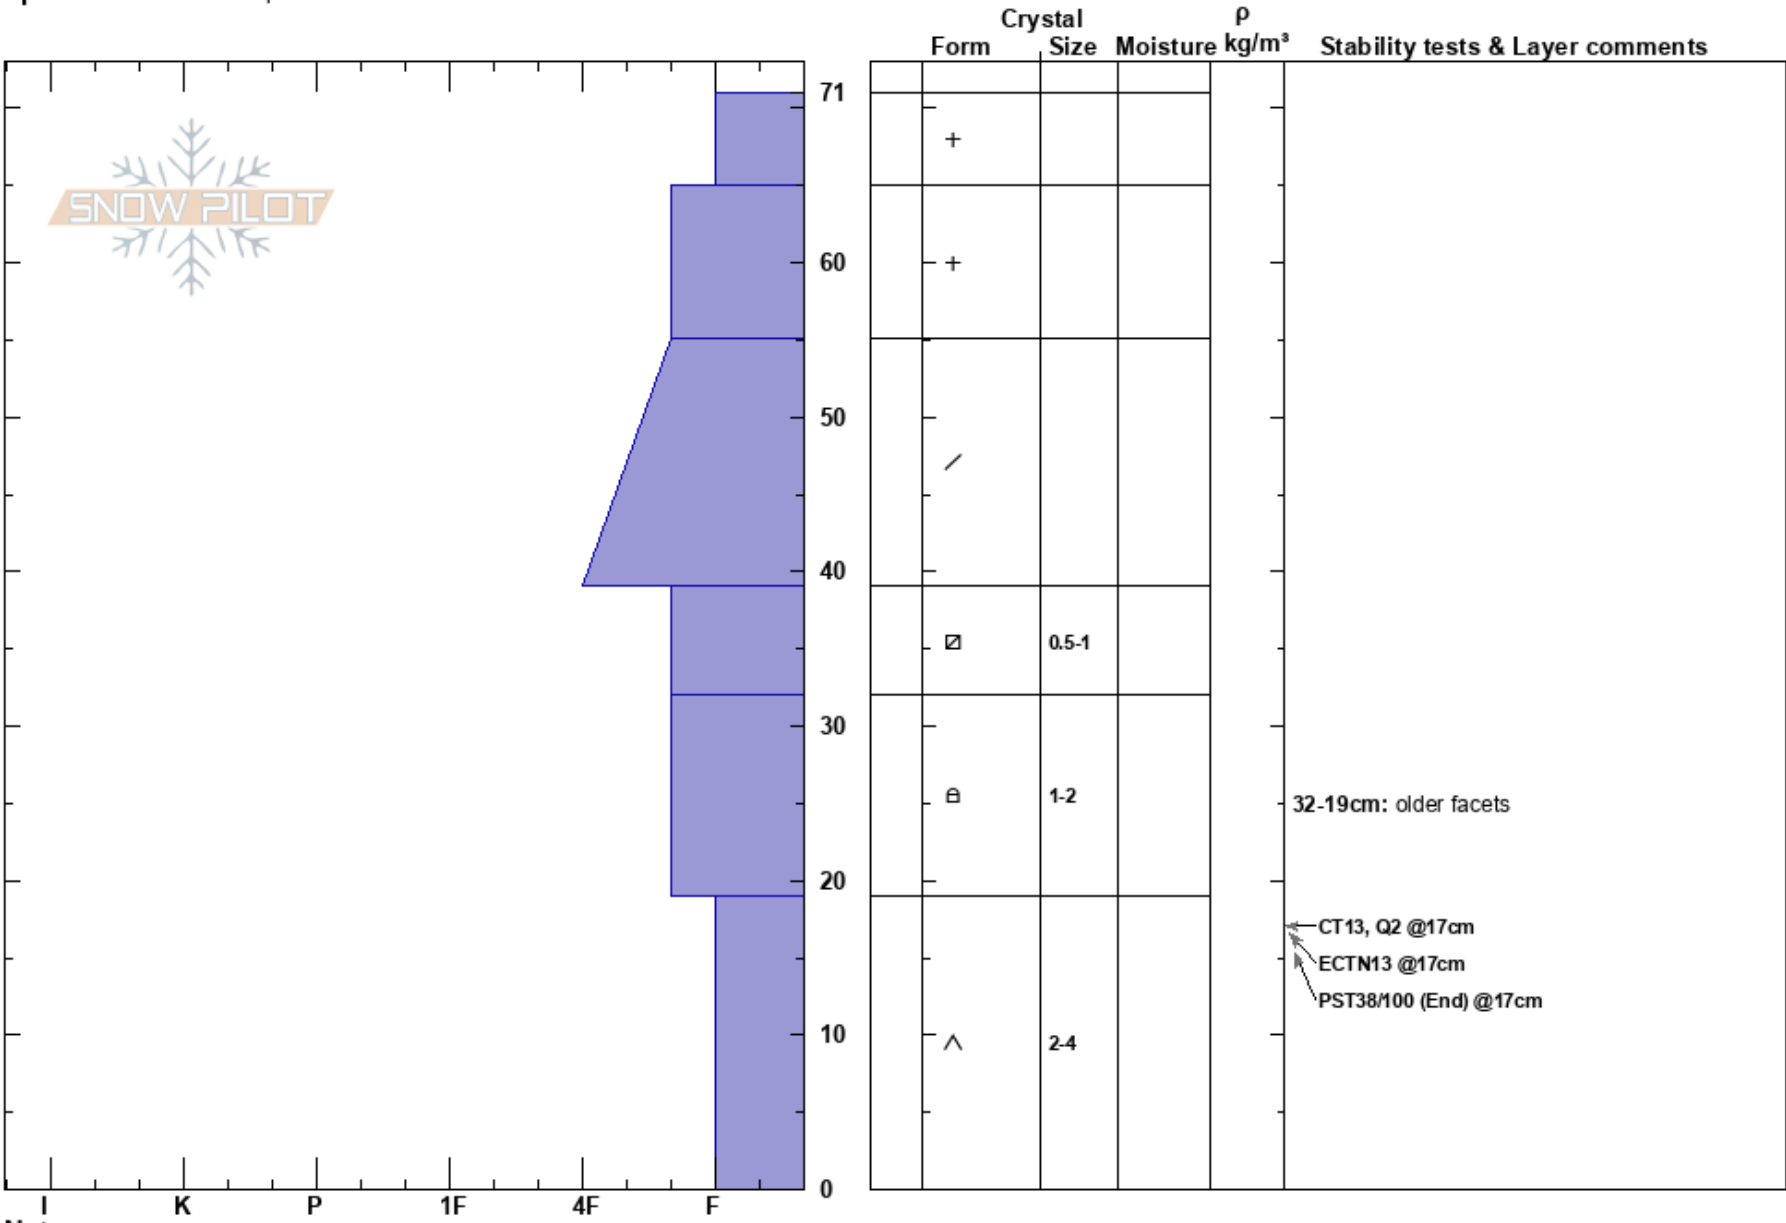

Trapper Creek Snowpit
 Lionhead Range
 MT
 Elevation: 9000 ft
 Aspect: 138°
 Specifics: We skied slope

Eric Knoff
 01/10/2017 - 12:00pm
 Co-ord:
 Slope Angle: 26°
 Wind Loading:

Stability: Fair Stable
 Air Temperature: -5°C
 Sky Cover: OVC
 Precipitation: NO
 Wind: SW Light Breeze

HS:71
 PF:71
 Layer Notes:
 32-19cm: older facets
 19-0cm: Problematic layer

Notes: