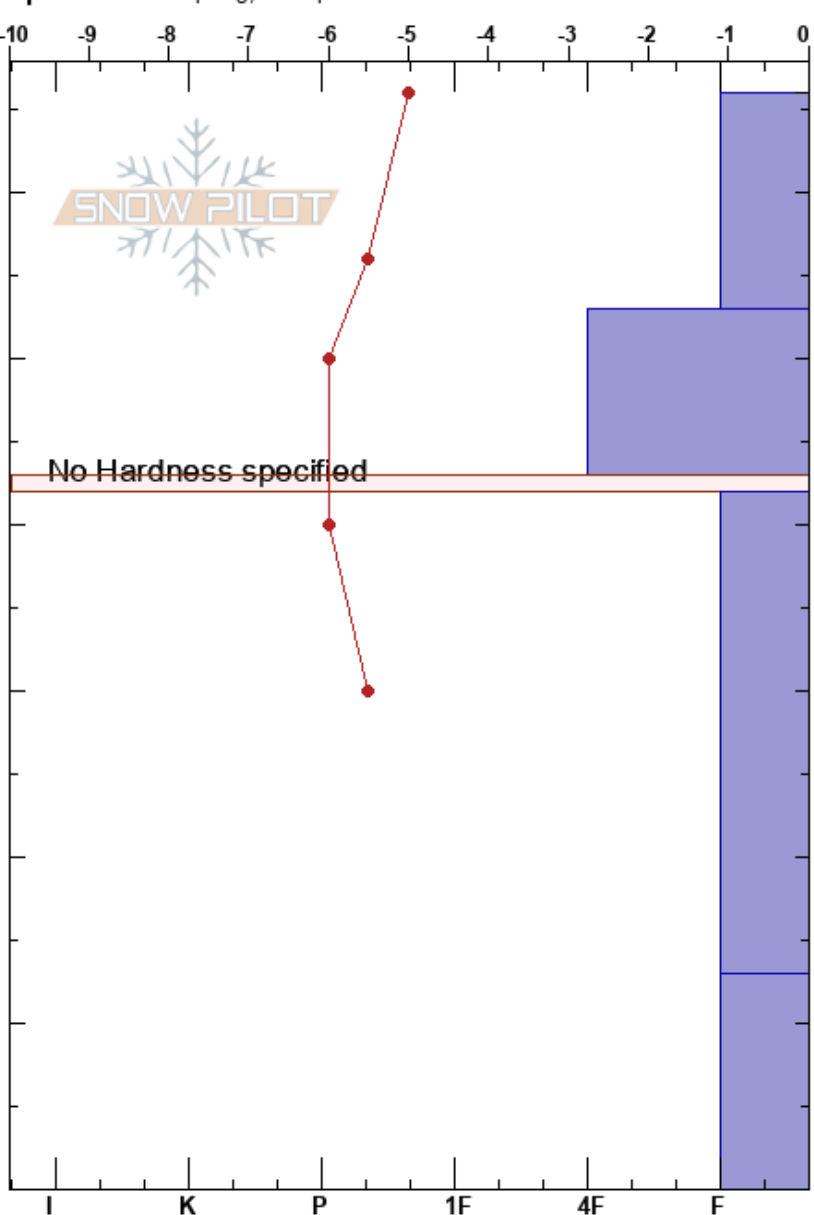

Lower Titus Ridge  
 Smoky  
 ID  
 Elevation: 9480 ft  
 Aspect: NW  
 Specifics: Collapsing, widespreac

Jeremy Lato  
 12/18/2018 - 1:00pm  
 Co-ord: 43.86394N, -114.71870W  
 Slope Angle: 17°  
 Wind Loading:

Stability:  
 Air Temperature: -4°C  
 Sky Cover: OVC  
 Precipitation: S1  
 Wind: Light Breeze

HS:66  
 PF:65  
 43-42cm: 3-4mm SH grain size  
 13-0cm: Problematic layer

Form	Crystal		$\rho$ kg/m <sup>3</sup>	Stability tests & Layer comments
	Size	Moisture		
+	1			
/	1			
∨	3			43-42cm: 3-4mm SH grain size
□	3			
∧	3			ECTP5 @13cm CT5, Q1 @13cm PST25/100 (End) @13cm