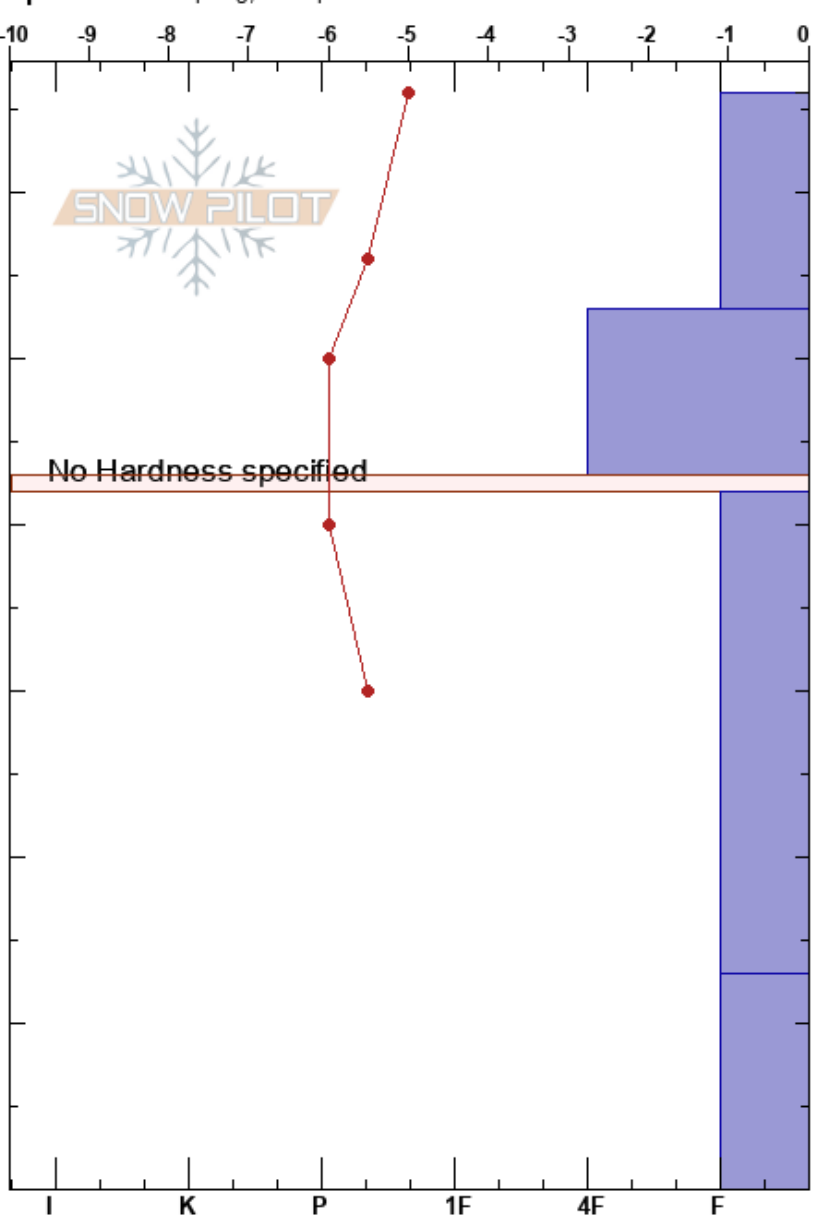

Lower Titus Ridge
 Smoky
 ID
 Elevation: 9480 ft
 Aspect: NW
 Specifics: Collapsing, widespreac

Jeremy Lato
 12/18/2018 - 1:00pm
 Co-ord: 43.86394N, -114.71870W
 Slope Angle: 17°
 Wind Loading:

Stability:
 Air Temperature: -4°C
 Sky Cover: OVC
 Precipitation: S1
 Wind: Light Breeze

HS:66
 PF:65
 43-42cm: 3-4mm SH grain size
 13-0cm: Problematic layer

Depth (cm)	Crystal		Moisture	ρ kg/m ³	Stability tests & Layer comments
	Form	Size			
66					
60	+	1			
50	/	1			
43-42	V	3			43-42cm: 3-4mm SH grain size
30	□	3			
13	^	3			ECTP5 @13cm CT5, Q1 @13cm PST25/100 (End) @13cm