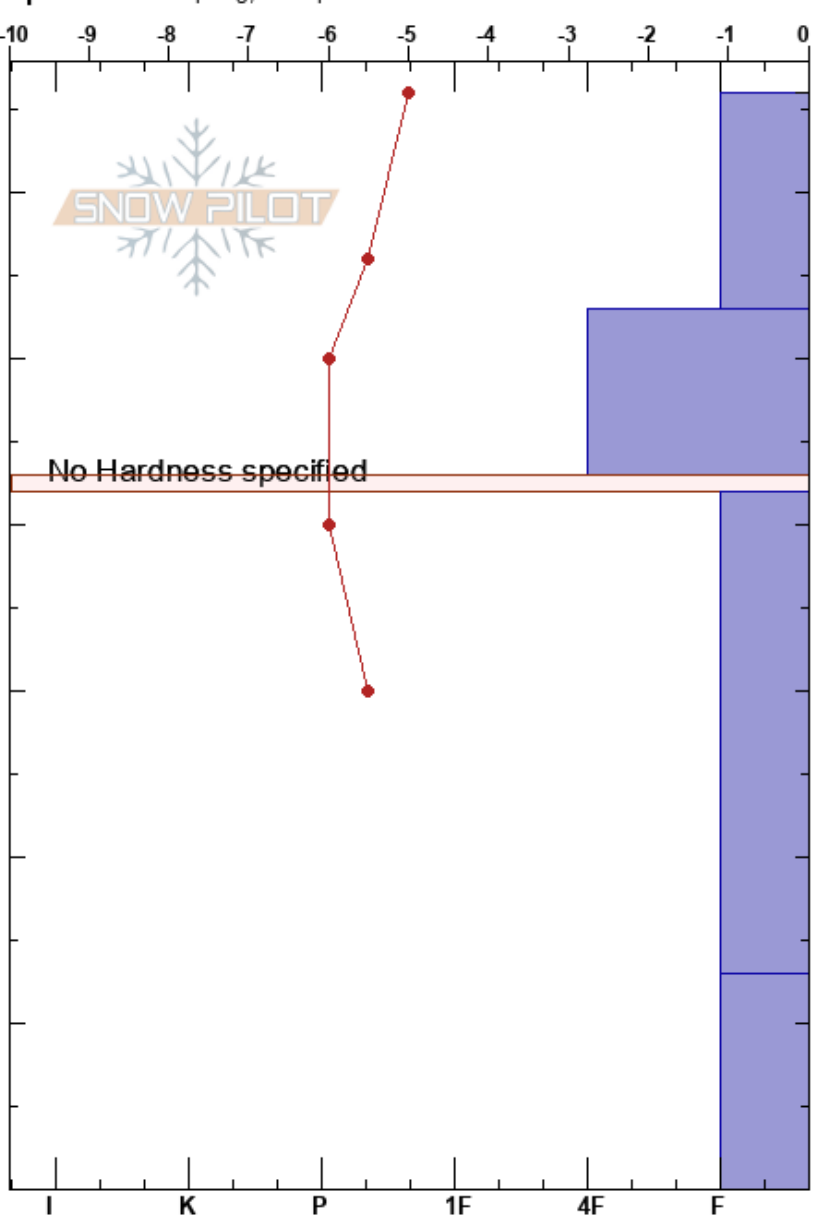

Lower Titus Ridge  
 Smoky  
 ID  
 Elevation: 9480 ft  
 Aspect: NW  
 Specifics: Collapsing, widespreac

Jeremy Lato  
 12/18/2018 - 1:00pm  
 Co-ord: 43.86394N, -114.71870W  
 Slope Angle: 17°  
 Wind Loading:

Stability:  
 Air Temperature: -4°C  
 Sky Cover: OVC  
 Precipitation: S1  
 Wind: Light Breeze

HS:66  
 PF:65  
 43-42cm: 3-4mm SH grain size  
 13-0cm: Problematic layer

Depth (cm)	Crystal		Moisture	$\rho$ kg/m <sup>3</sup>	Stability tests & Layer comments
	Form	Size			
66					
60	+	1			
50	/	1			
43-42	V	3			43-42cm: 3-4mm SH grain size
30	□	3			
13	^	3			ECTP5 @13cm CT5, Q1 @13cm PST25/100 (End) @13cm
0					