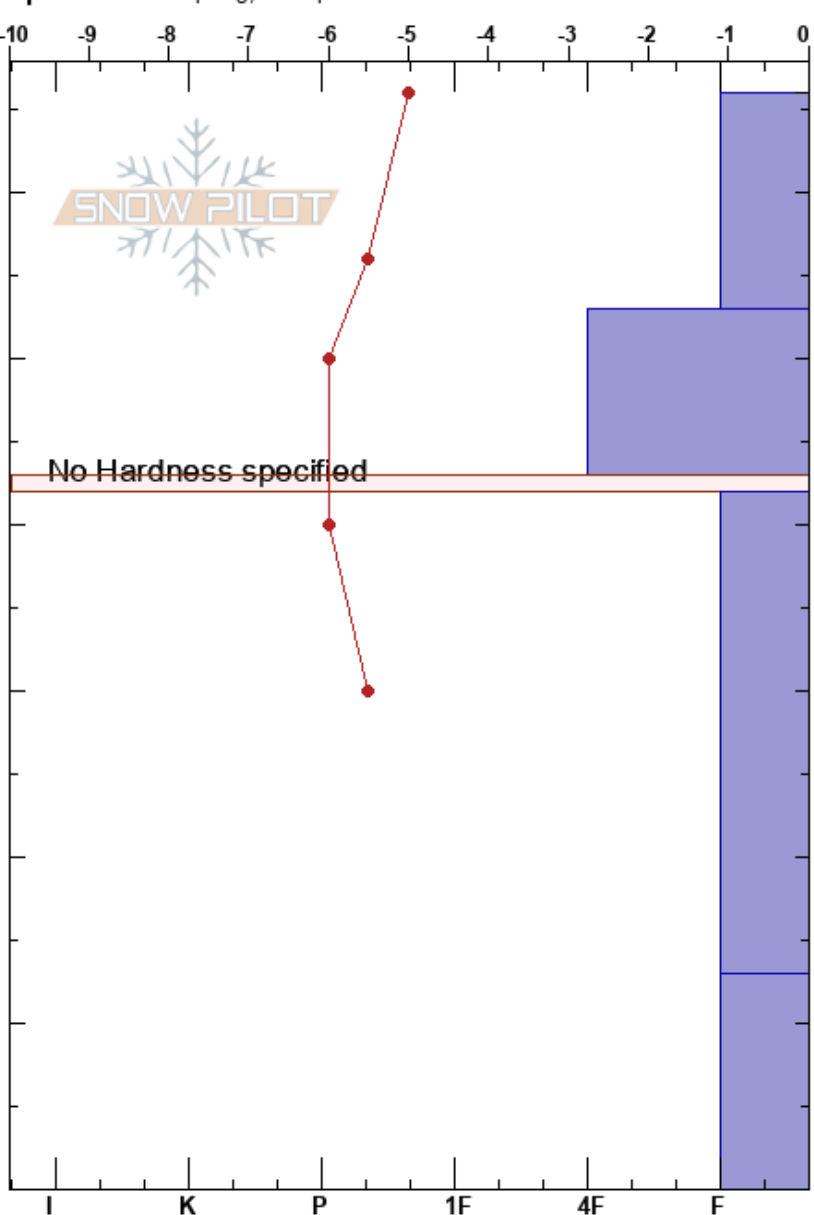

Lower Titus Ridge
 Smoky
 ID
 Elevation: 9480 ft
 Aspect: NW
 Specifics: Collapsing, widespreac

Jeremy Lato
 12/18/2018 - 1:00pm
 Co-ord: 43.86394N, -114.71870W
 Slope Angle: 17°
 Wind Loading:

Stability:
 Air Temperature: -4°C
 Sky Cover: OVC
 Precipitation: S1
 Wind: Light Breeze

HS:66
 PF:65
 43-42cm: 3-4mm SH grain size
 13-0cm: Problematic layer

Form	Crystal		Moisture	ρ kg/m ³	Stability tests & Layer comments
	Size				
+	1				
/	1				
∨	3				43-42cm: 3-4mm SH grain size
□	3				
∧	3				ECTP5 @13cm CT5, Q1 @13cm PST25/100 (End) @13cm