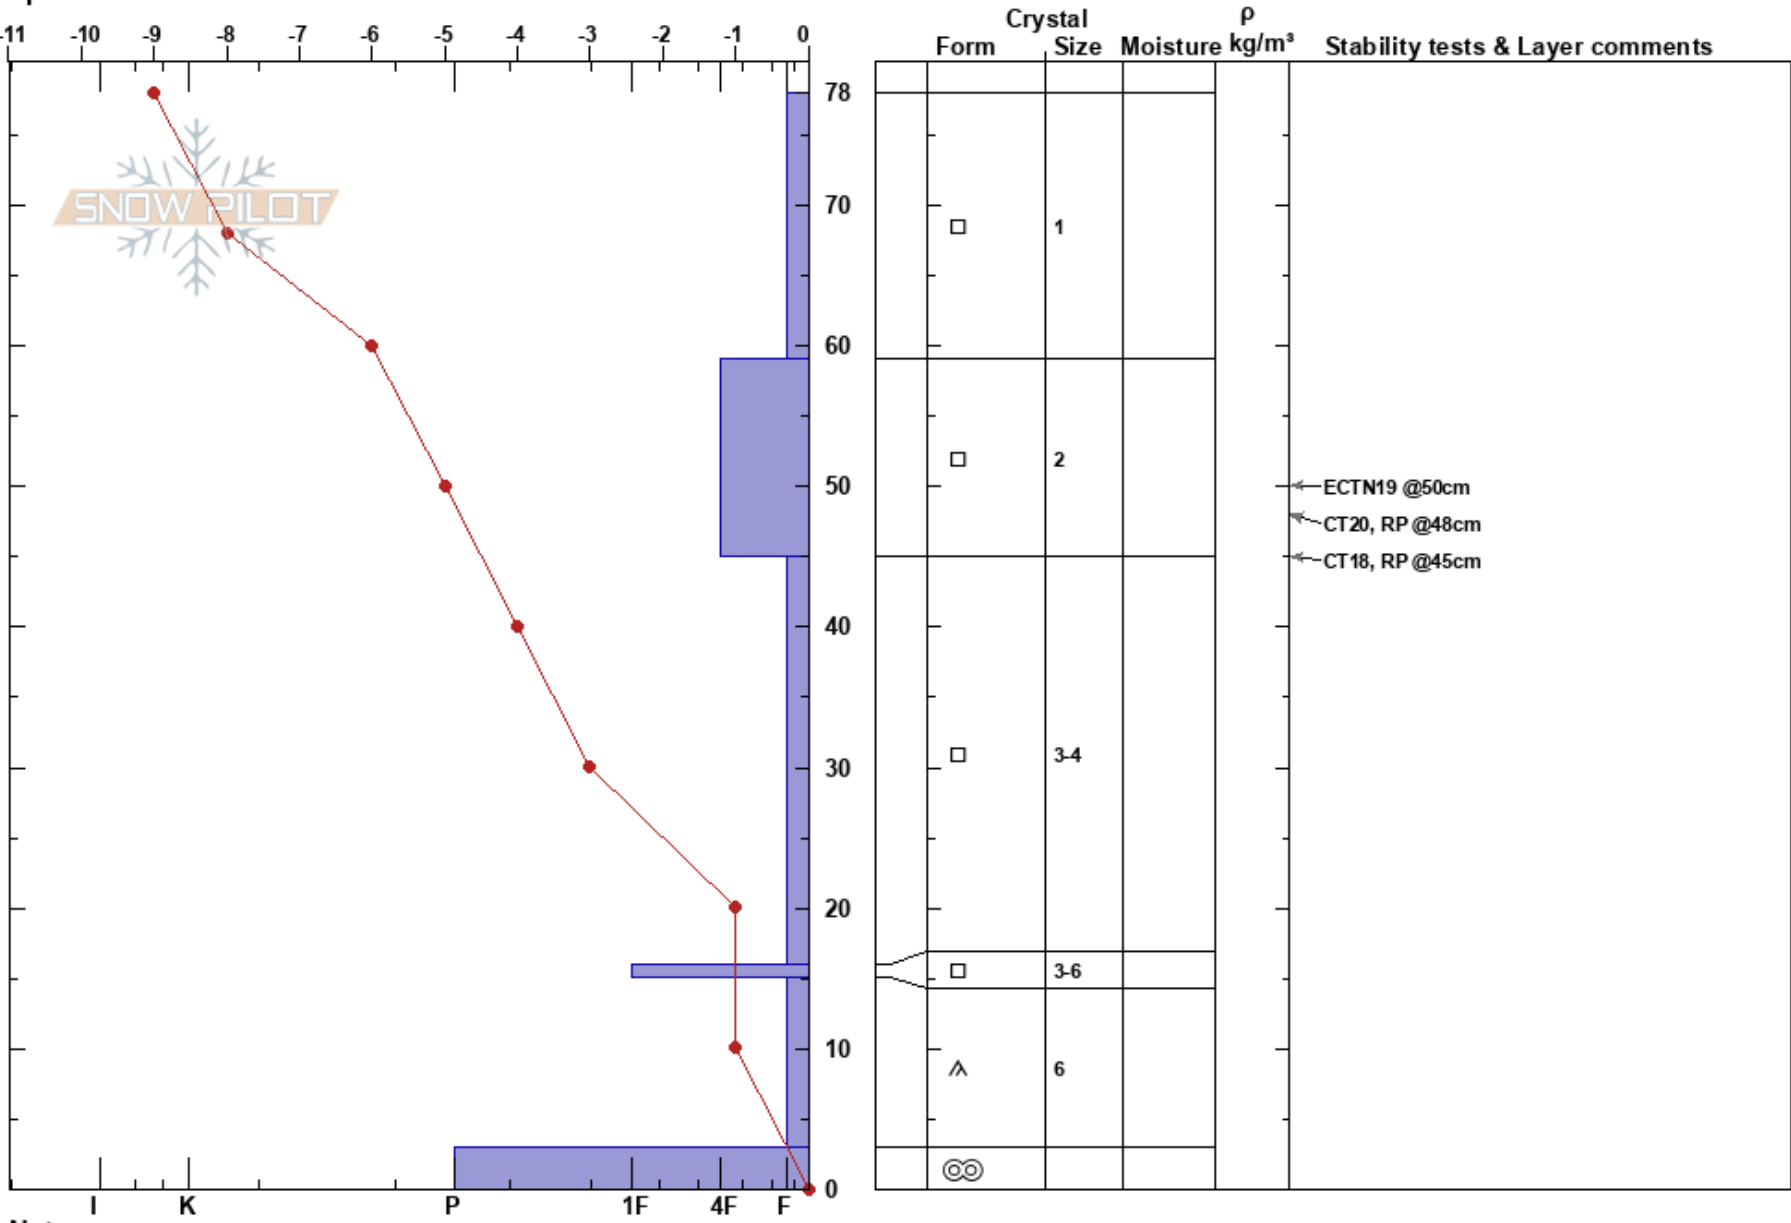

Snowmass Northwoods
 Aspen Snowmass
 CO
 Elevation: 10960 ft
 Aspect: 0°
 Specifics:

Gabi Benel
 12/18/2018 - 1:39pm
 Co-ord:
 Slope Angle: 22°
 Wind Loading: no

Stability:
 Air Temperature:
 Sky Cover: FEW
 Precipitation: NO
 Wind: W Light Breeze

HS:78

Layer Notes:

Notes: Pit dug in shaded area. Grassy ground cover with some small brush at ground.