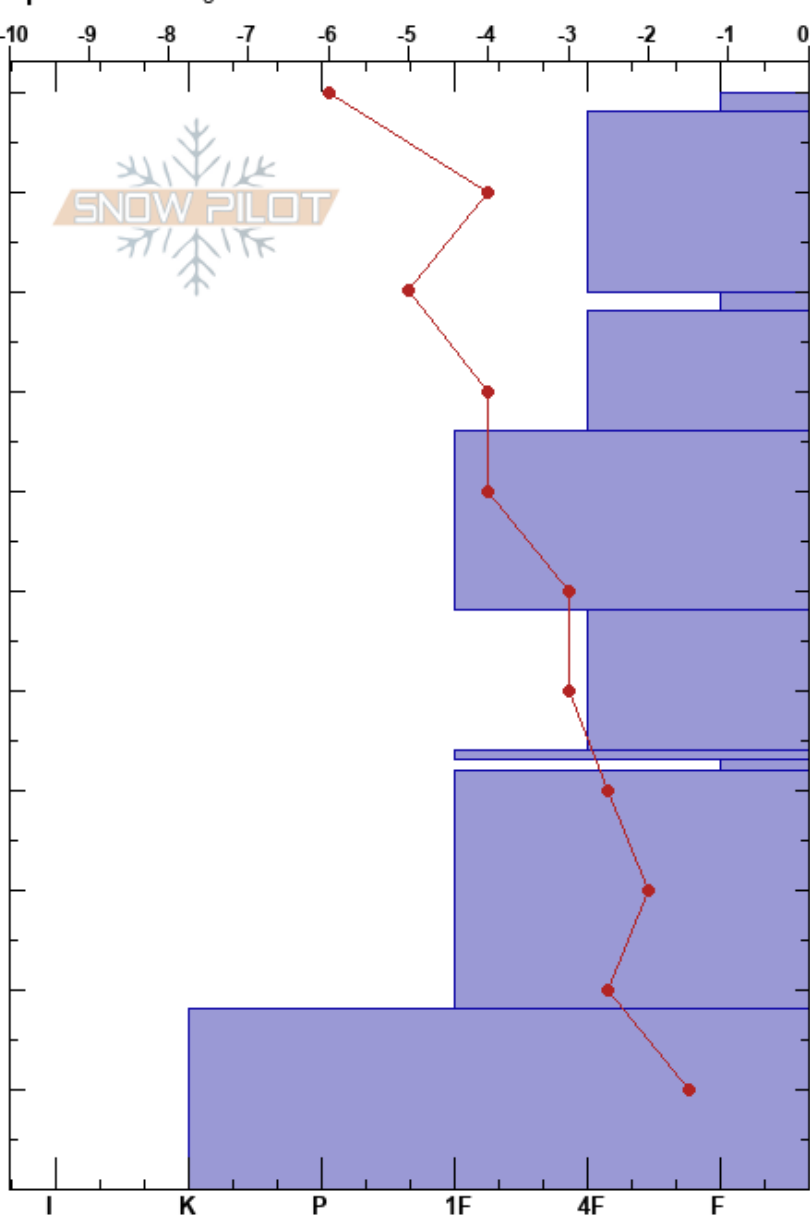

Mellehes
 Teton Range
 WY
Elevation: 8920 ft
Aspect: 277°

Kenny Heidenreich
 12/18/2018 - 12:30pm
Co-ord:
Slope Angle: 35°
Wind Loading: no

Stability: **HS:110** **Layer Notes:**
Air Temperature: -5.5°C
Sky Cover: OVC
Precipitation: S-1
Wind: SW Calm

Specifics: Pit dug in a Ski Area

Height (cm)	Crystal		Moisture	ρ kg/m ³	Stability tests & Layer comments
	Form	Size			
110	/ (Δ)	1-3			
100	/	1-2			
90	V (∕)	2-3			← CT9, Q3 @90cm
80	■	1-2			
70	⊖	1			
60					
50	□	1-2			
45	⊙				
40	□	2-3			
30	□	1-2			
20					
10	⊙		D		
0					← ECTX

Notes: Skied area in Mellehes