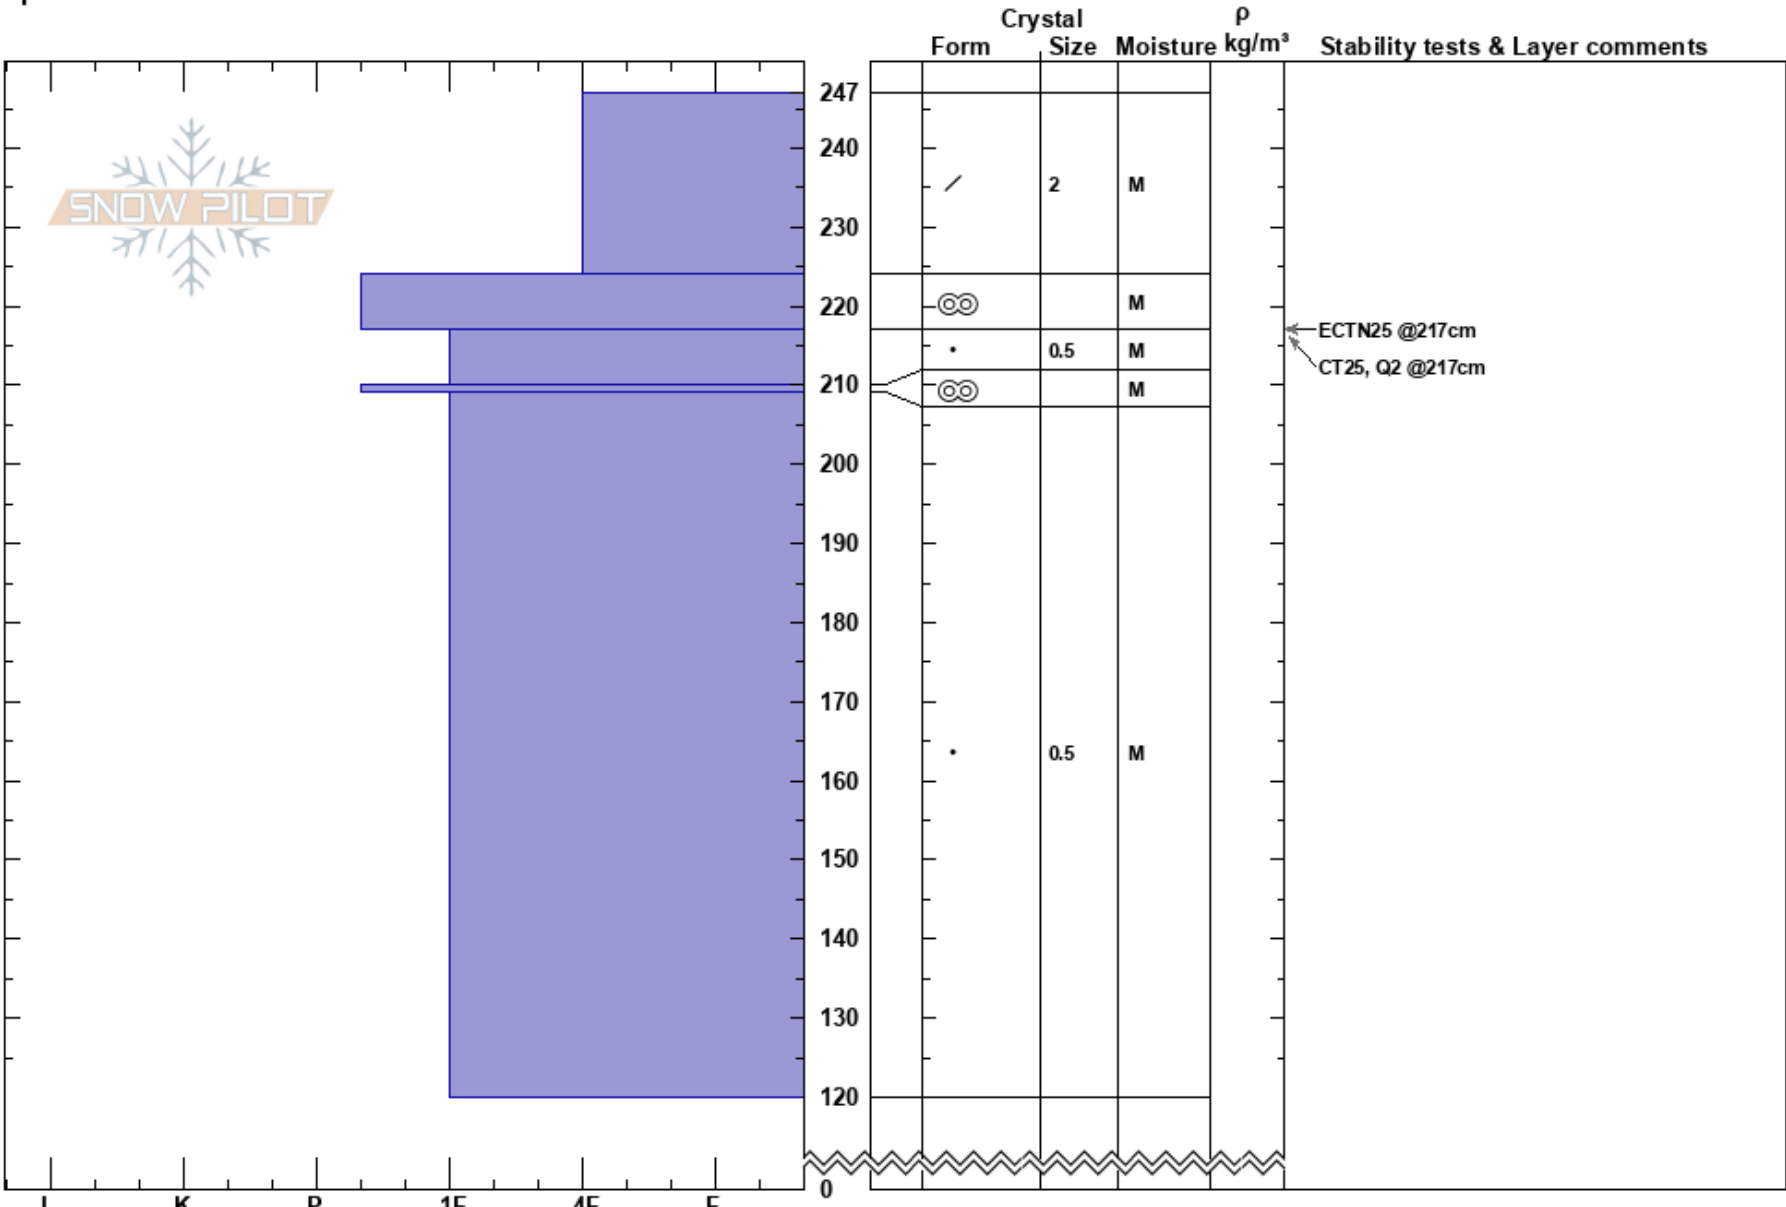

Shed 7 West (Shoulder)
 Lewis Range
 MT
 Elevation: 6400 ft
 Aspect: SE
 Specifics:

BNSF Avalanche Safety
 03/22/2018 - 12:30pm
 Co-ord: 48.25242N, -113.49211W
 Slope Angle: 32°
 Wind Loading:

Stability:
 Air Temperature: 3°C
 Sky Cover: SCT
 Precipitation: NO
 Wind: E Light Breeze

HS:247
 PF:25 247-224cm:Problematic layer

Notes: Did not examine snowpack condition below 120 cm depth.