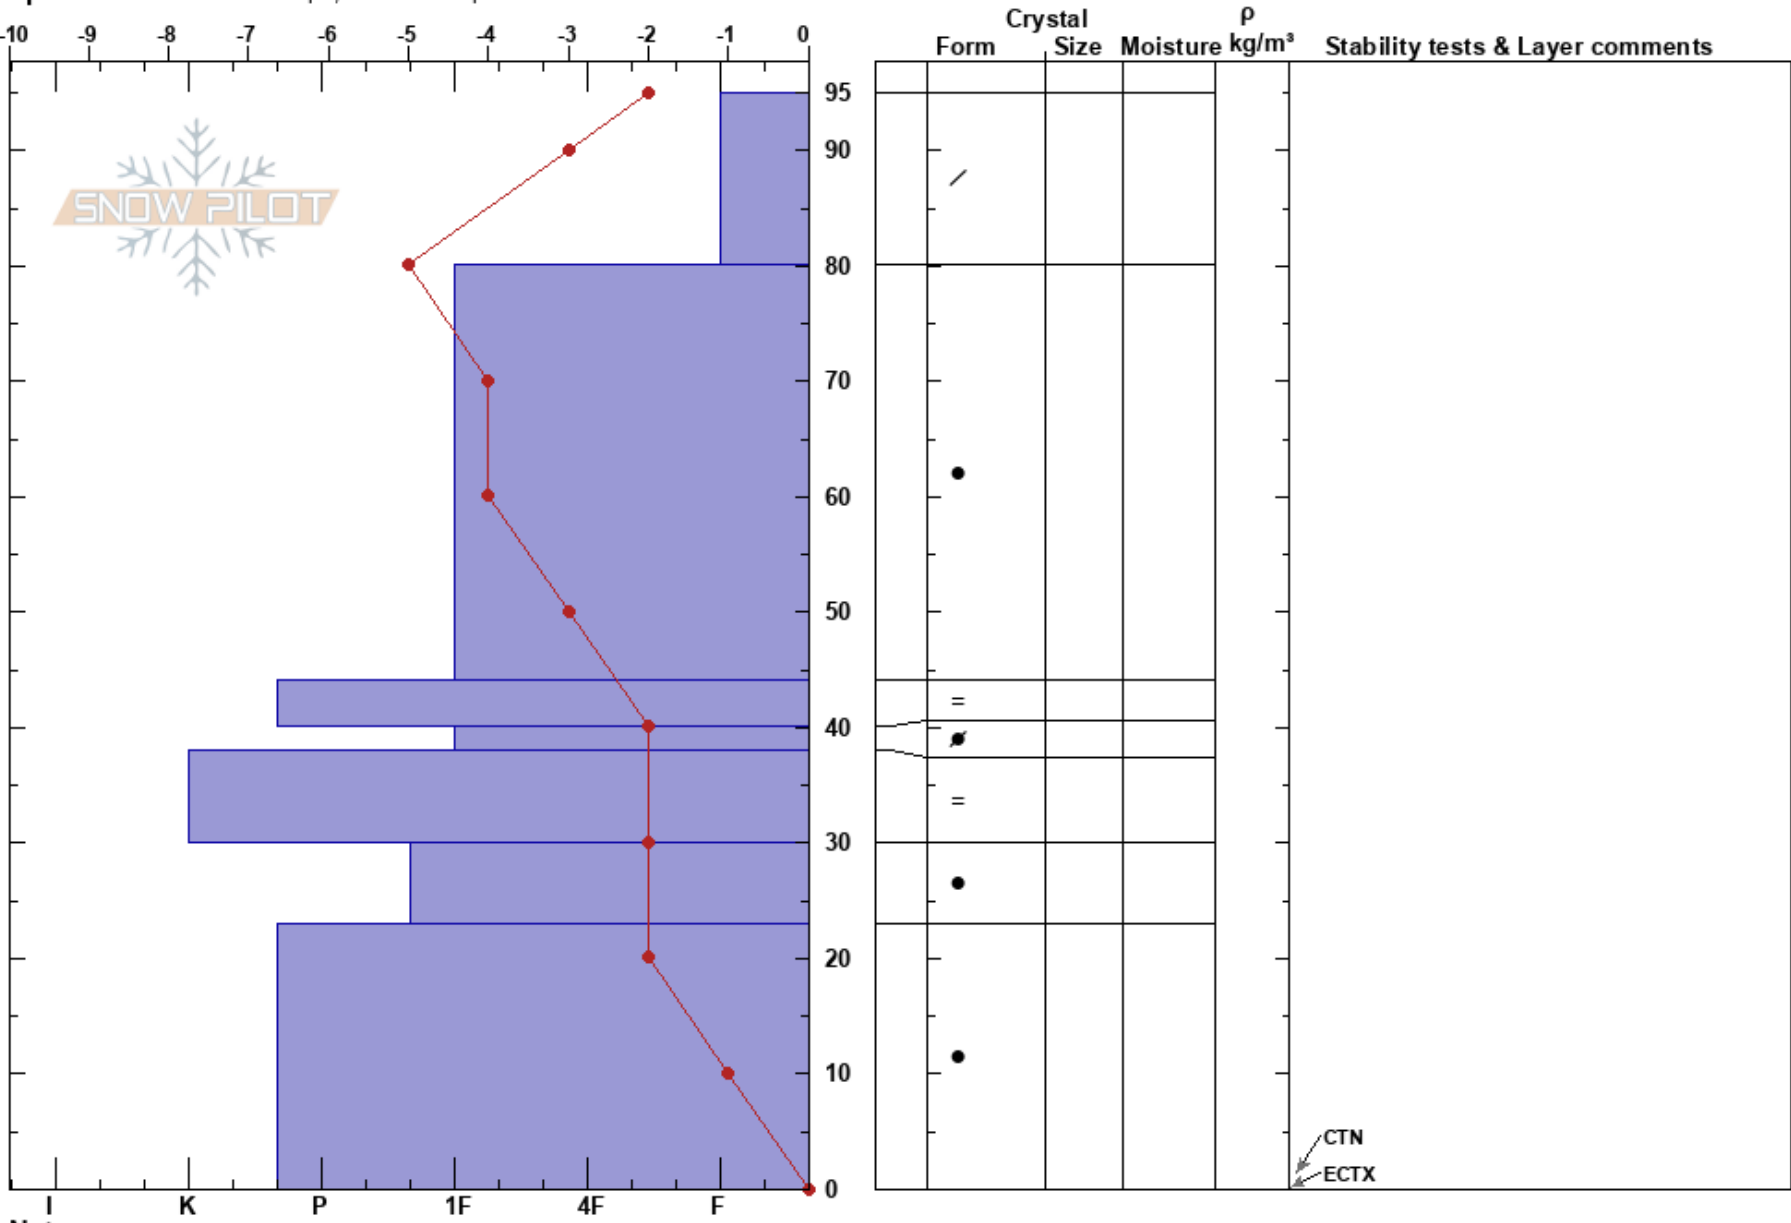

Carson Pass
 Sierra Nevada
 CA
Elevation: 7900 ft
Aspect: W
Specifics: Ski tracks on slope; We skied slope

Clinton Culp
 12/15/2018 - 2:00pm
Co-ord: 39.35841N, -120.36552W
Slope Angle: 14°
Wind Loading: previous

Stability: Very Good **HS:**95
Air Temperature: -2°C **Layer Notes:**
 40-38cm: Problematic layer
Sky Cover: BKN
Precipitation: NO
Wind: SW

Notes: